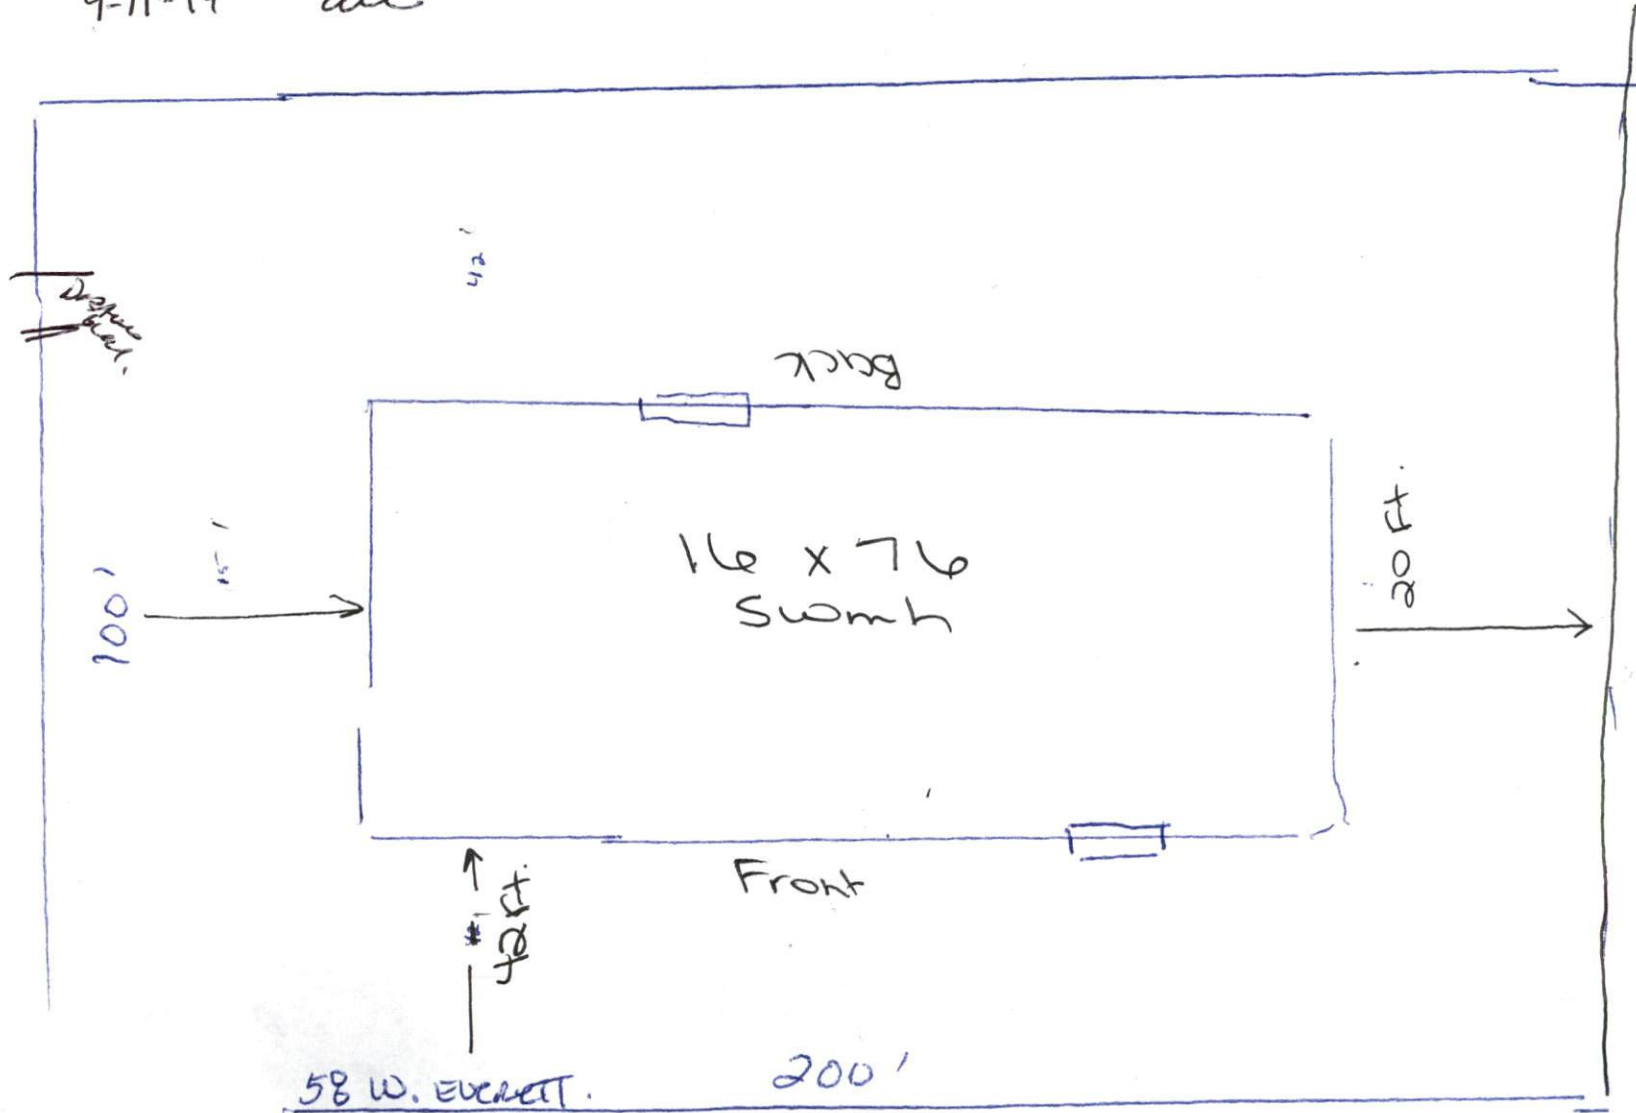

SITE PLAN APPROVAL

DISTRICT RA20 USE Swmh

#BEDROOMS 3

9-11-19 K.A.G.
ZONING REGISTRATION

9-11-19 dll

WEST EVERETT RD