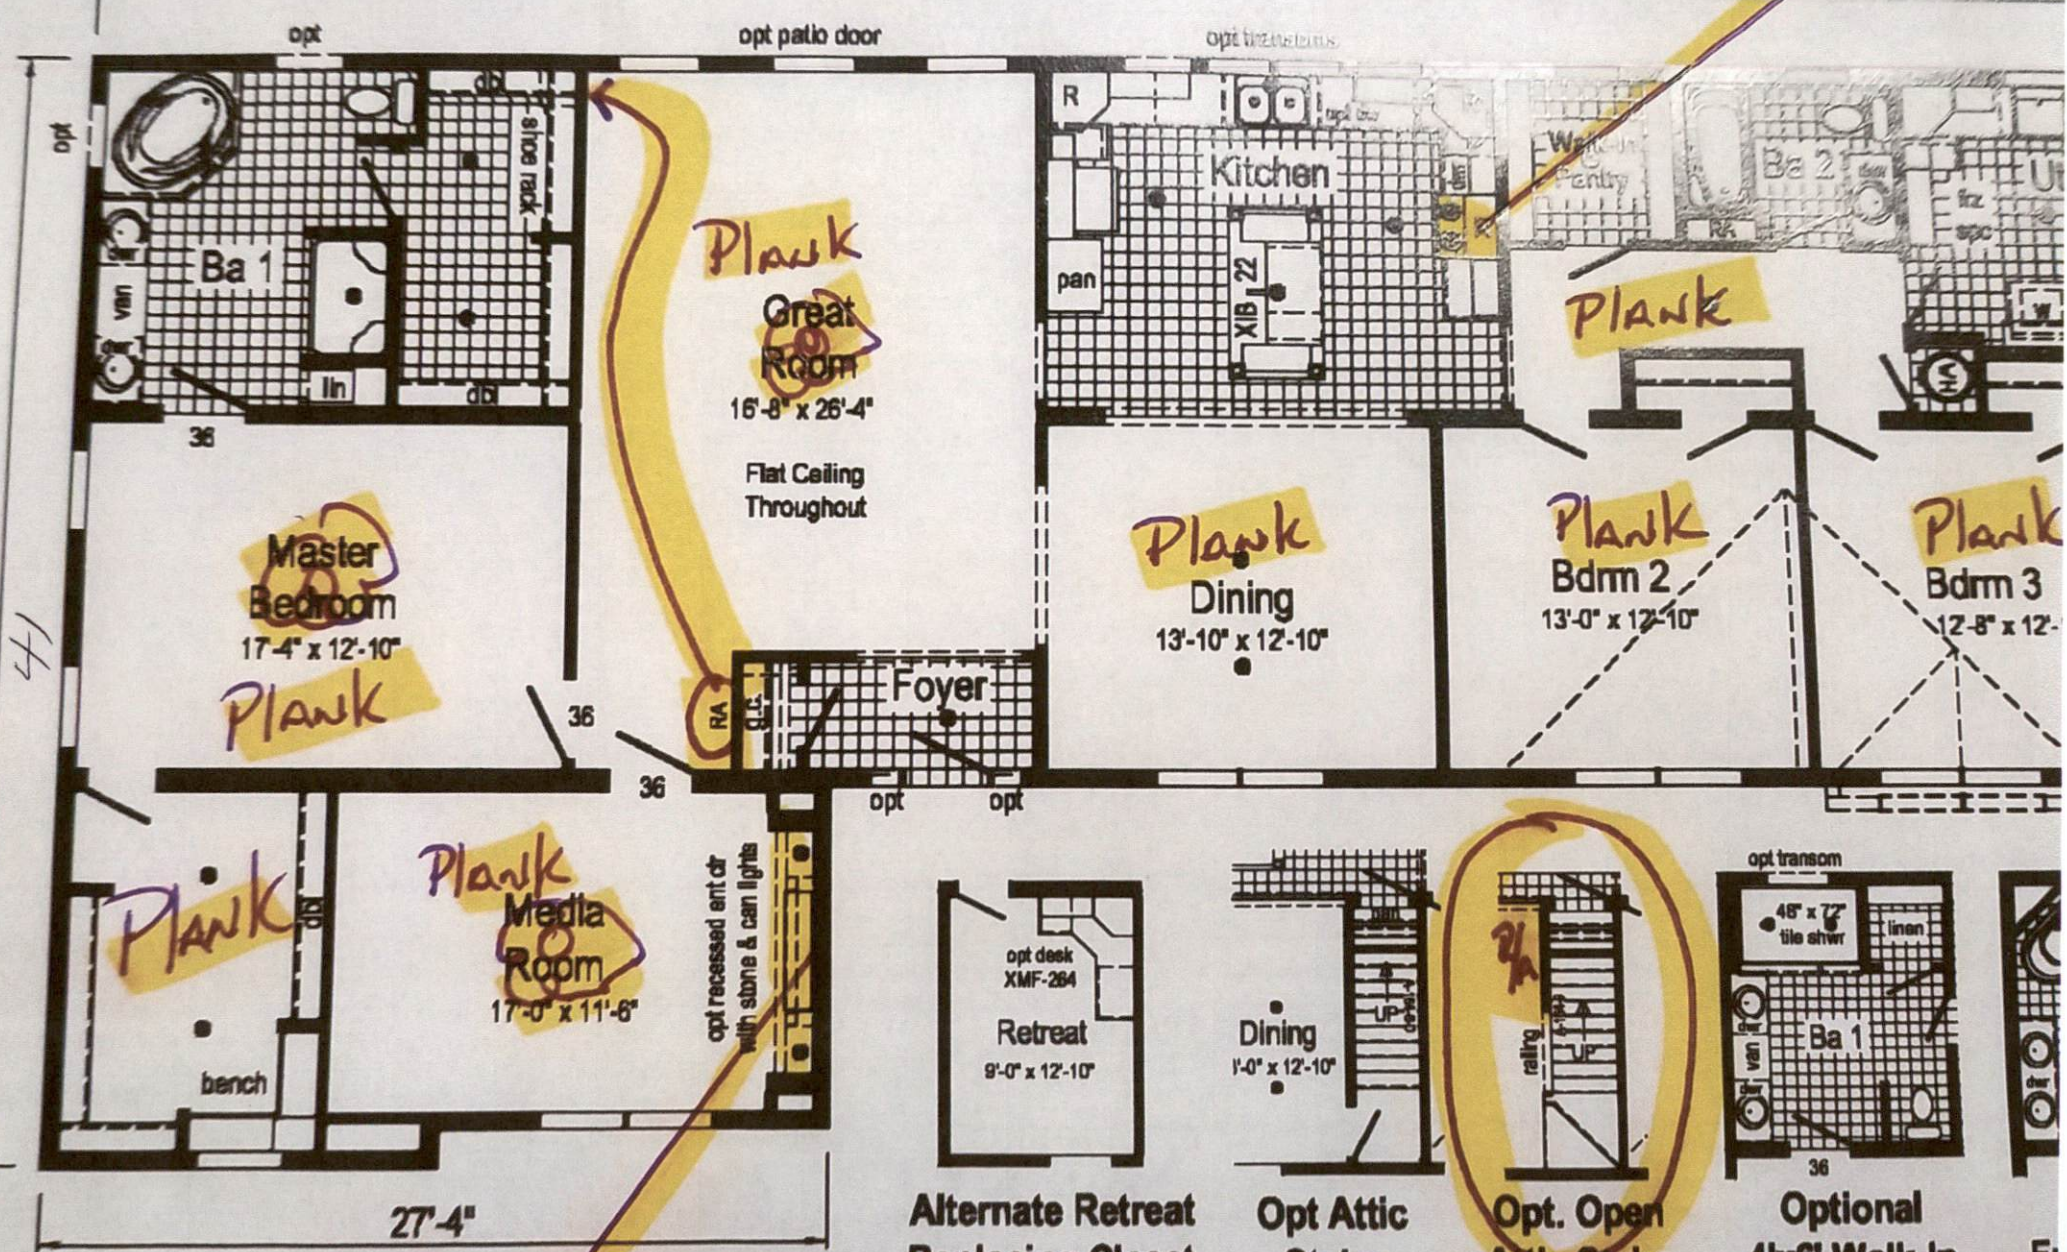

CA

41x70 = 2870
41x76 = 3116

76'

3BR 2.5 BA

Alternate Retreat Replacing Closet

Opt Attic Stairs

Opt. Open Attic Stairs

Optional 4'x6' Walk-In Tile Shower