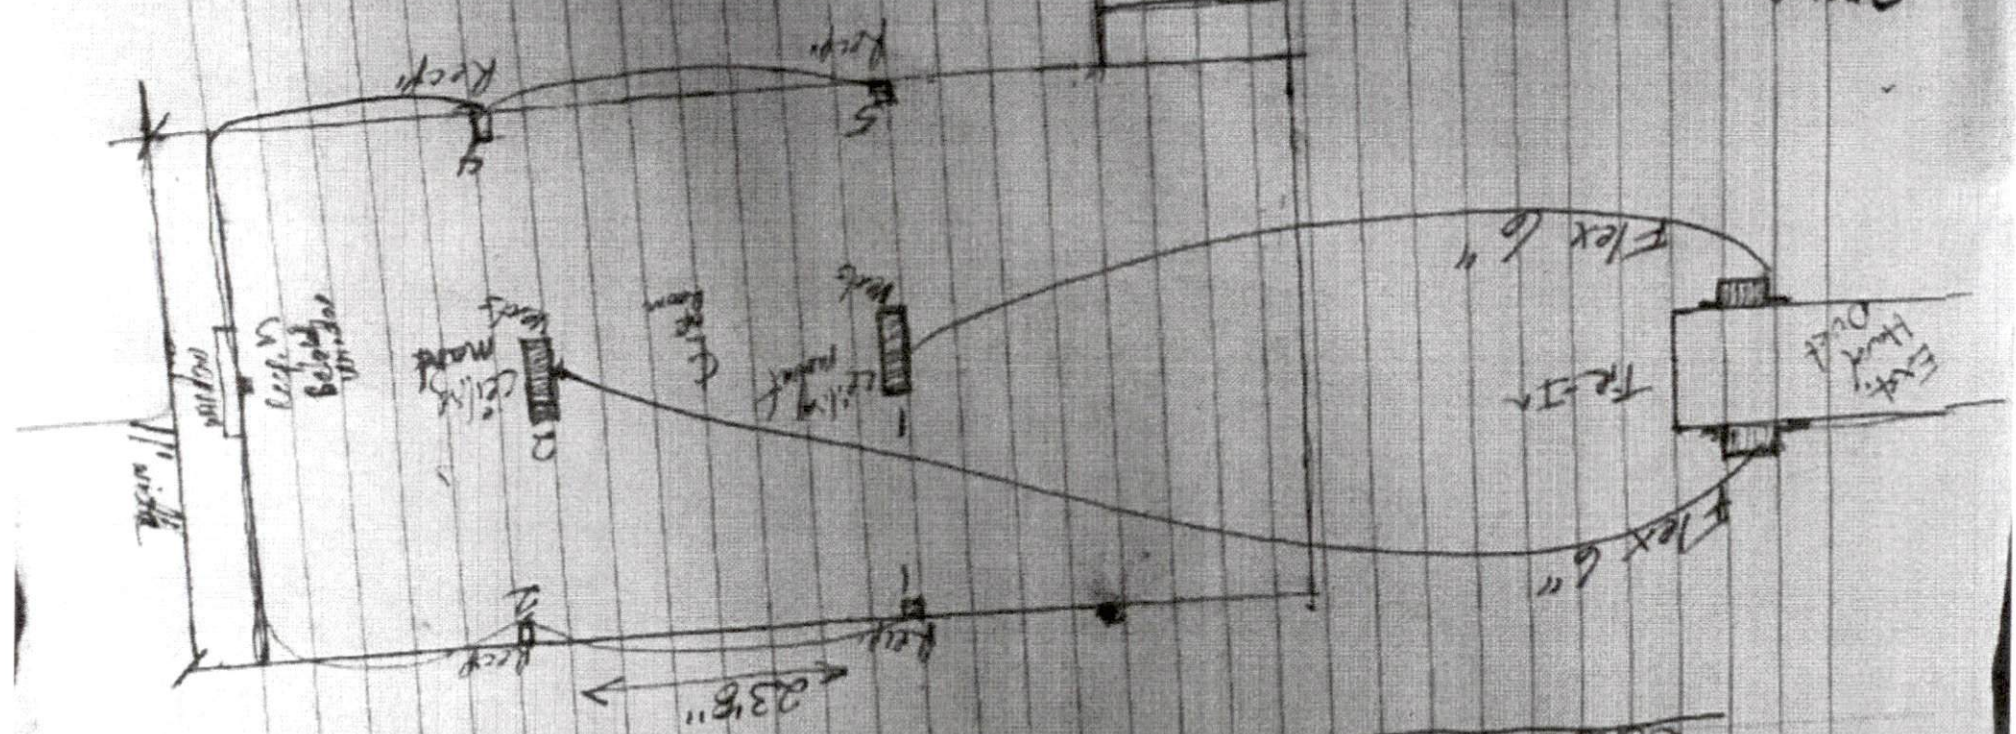

- 981 Sierra Villa
- 5 Traps total added.
- 2 Vents HVAC in Ceiling
- 10 1/4" Flex from
- Traps made
- Long Drywall 4'8" x 1/2" thick

Stairs to 6 Room

- Boards Room Finishes -