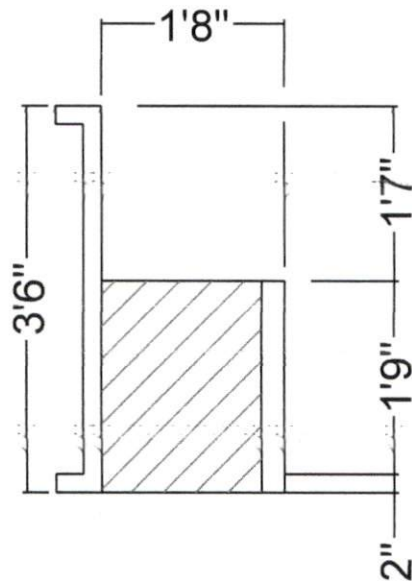

Side View

Royal Palm Pools, Inc.
 Monroe, NC

7R Panel Step - 8" Top Step
 Dwg No.: RPSPF017-5

Side View

Royal Palm Pools, Inc.
 Monroe, NC

7R 20" Panel Bench
 Dwg No.: RPBPF009-2