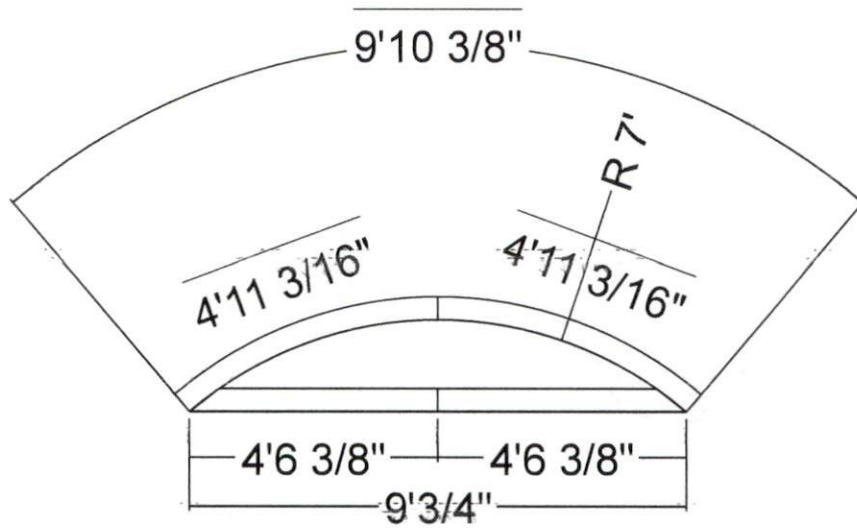

Side View

Royal Palm Pools, Inc.
 Monroe, NC

7R Panel Step - 8" Top Step
 Dwg No.: RPSPF017-5

Side View

Royal Palm Pools, Inc.
 Monroe, NC

7R 20" Panel Bench
 Dwg No.: RPBPF009-2