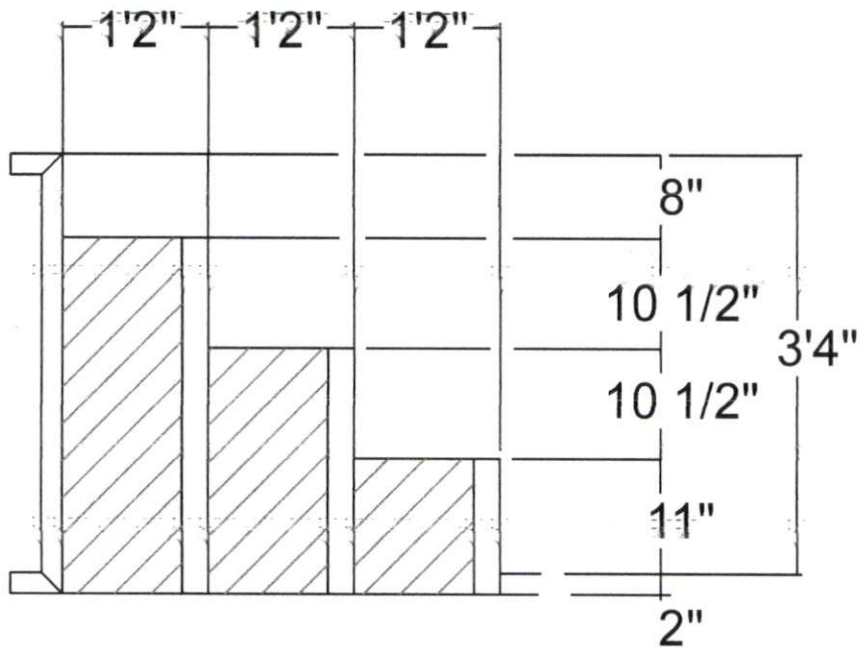

Side View

Royal Palm Pools, Inc.
 Monroe, NC

7R Panel Step - 8" Top Step
 Dwg No.: RPSPF017-5

Side View

Royal Palm Pools, Inc.
 Monroe, NC

7R 20" Panel Bench
 Dwg No.: RPBPF009-2