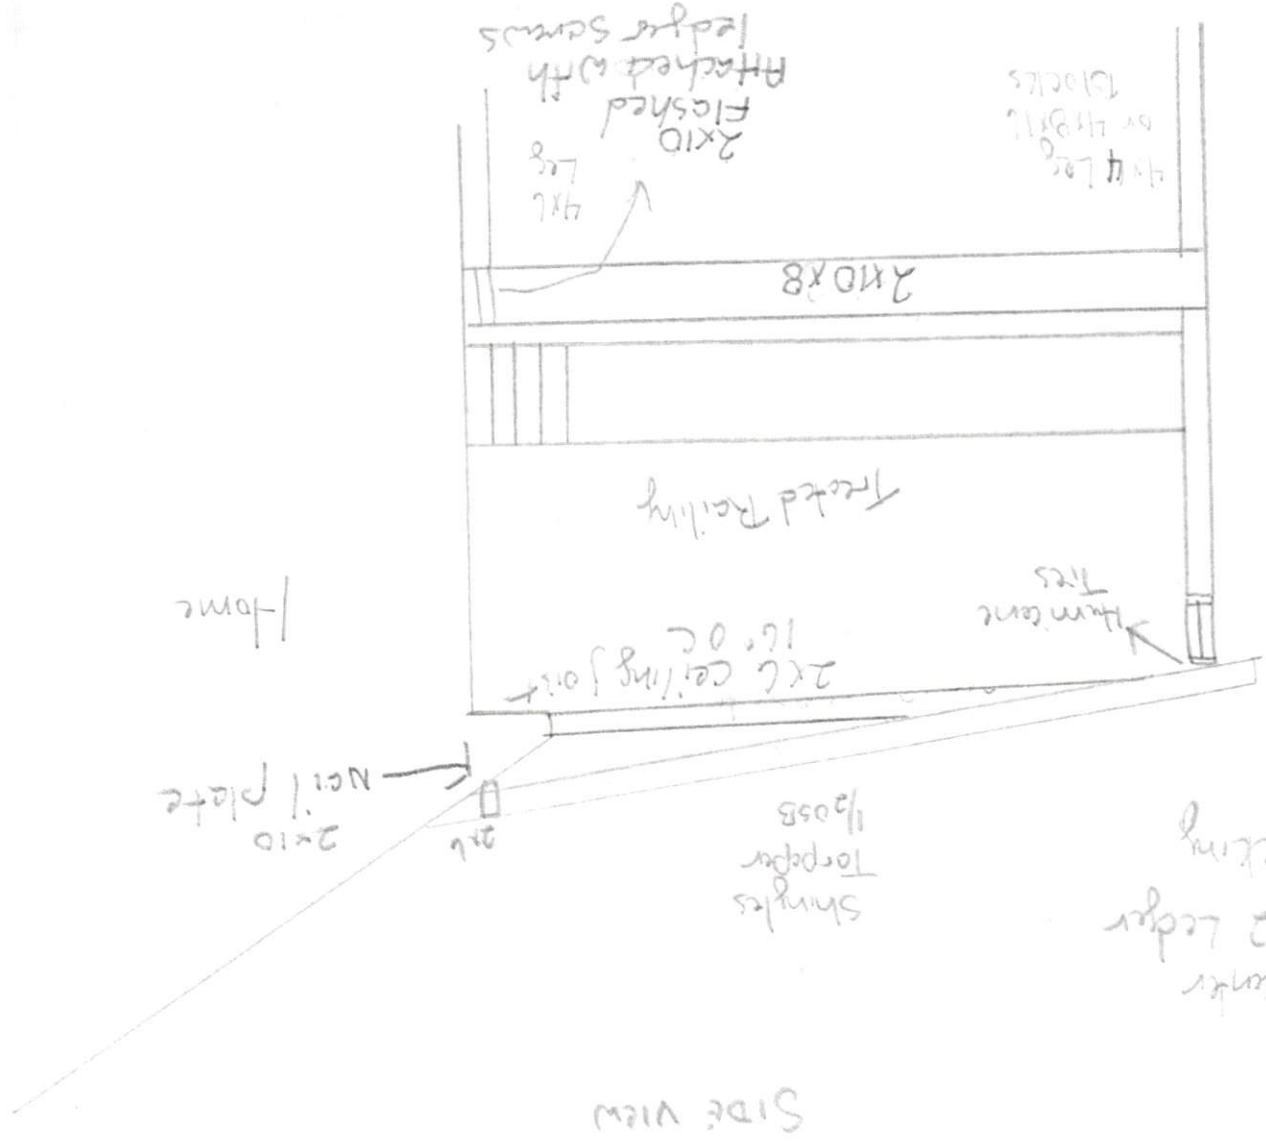

FRONT VIEW

4 Legs  
8' Apart

SIDE VIEW

\* FLOOR  
 2x8 16" on center  
 resting on 2x2 ledger  
 5/4x12 Decking

Shingles  
 Topper  
 1/2x8

2x6  
 Nail plate

Home