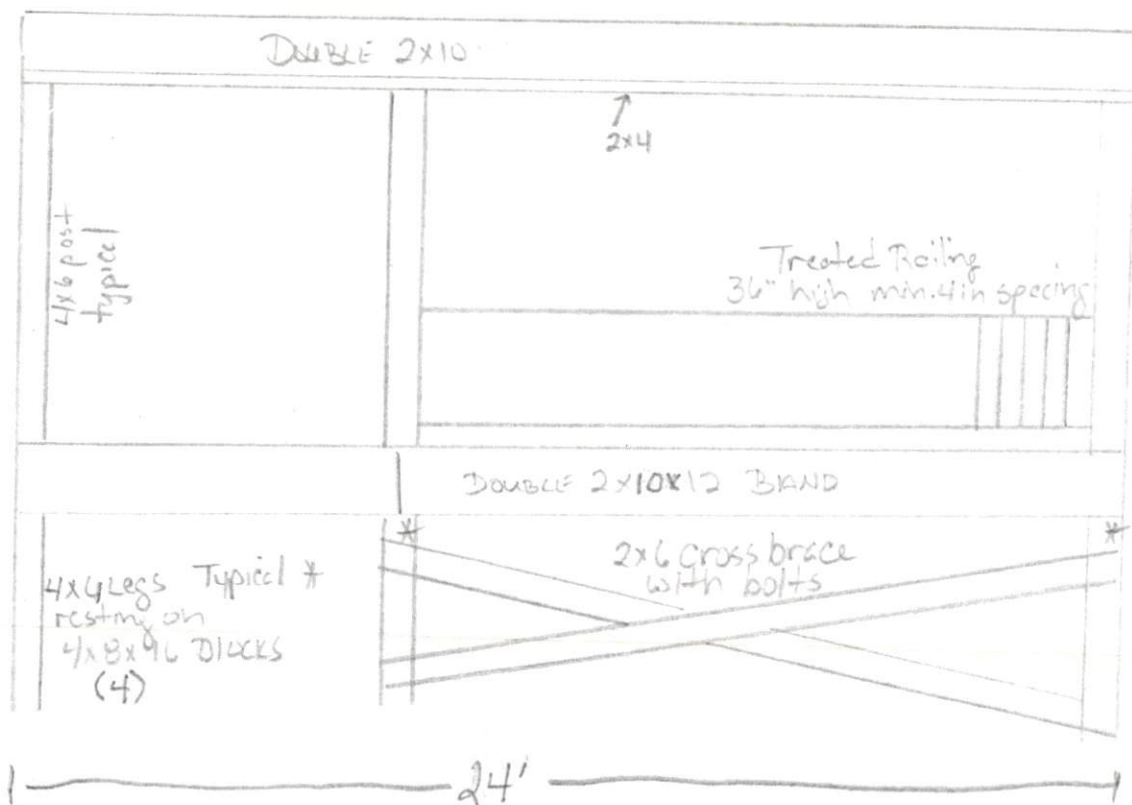

FRONT VIEW

4 Legs  
8' Apart

SIDE VIEW

\* FLOOR  
 2x8 16" on center  
 resting on 2x2 ledger  
 5/4x12 Decking

Shingles  
 Topper  
 1/2x8

2x6  
 Nail plate

Home