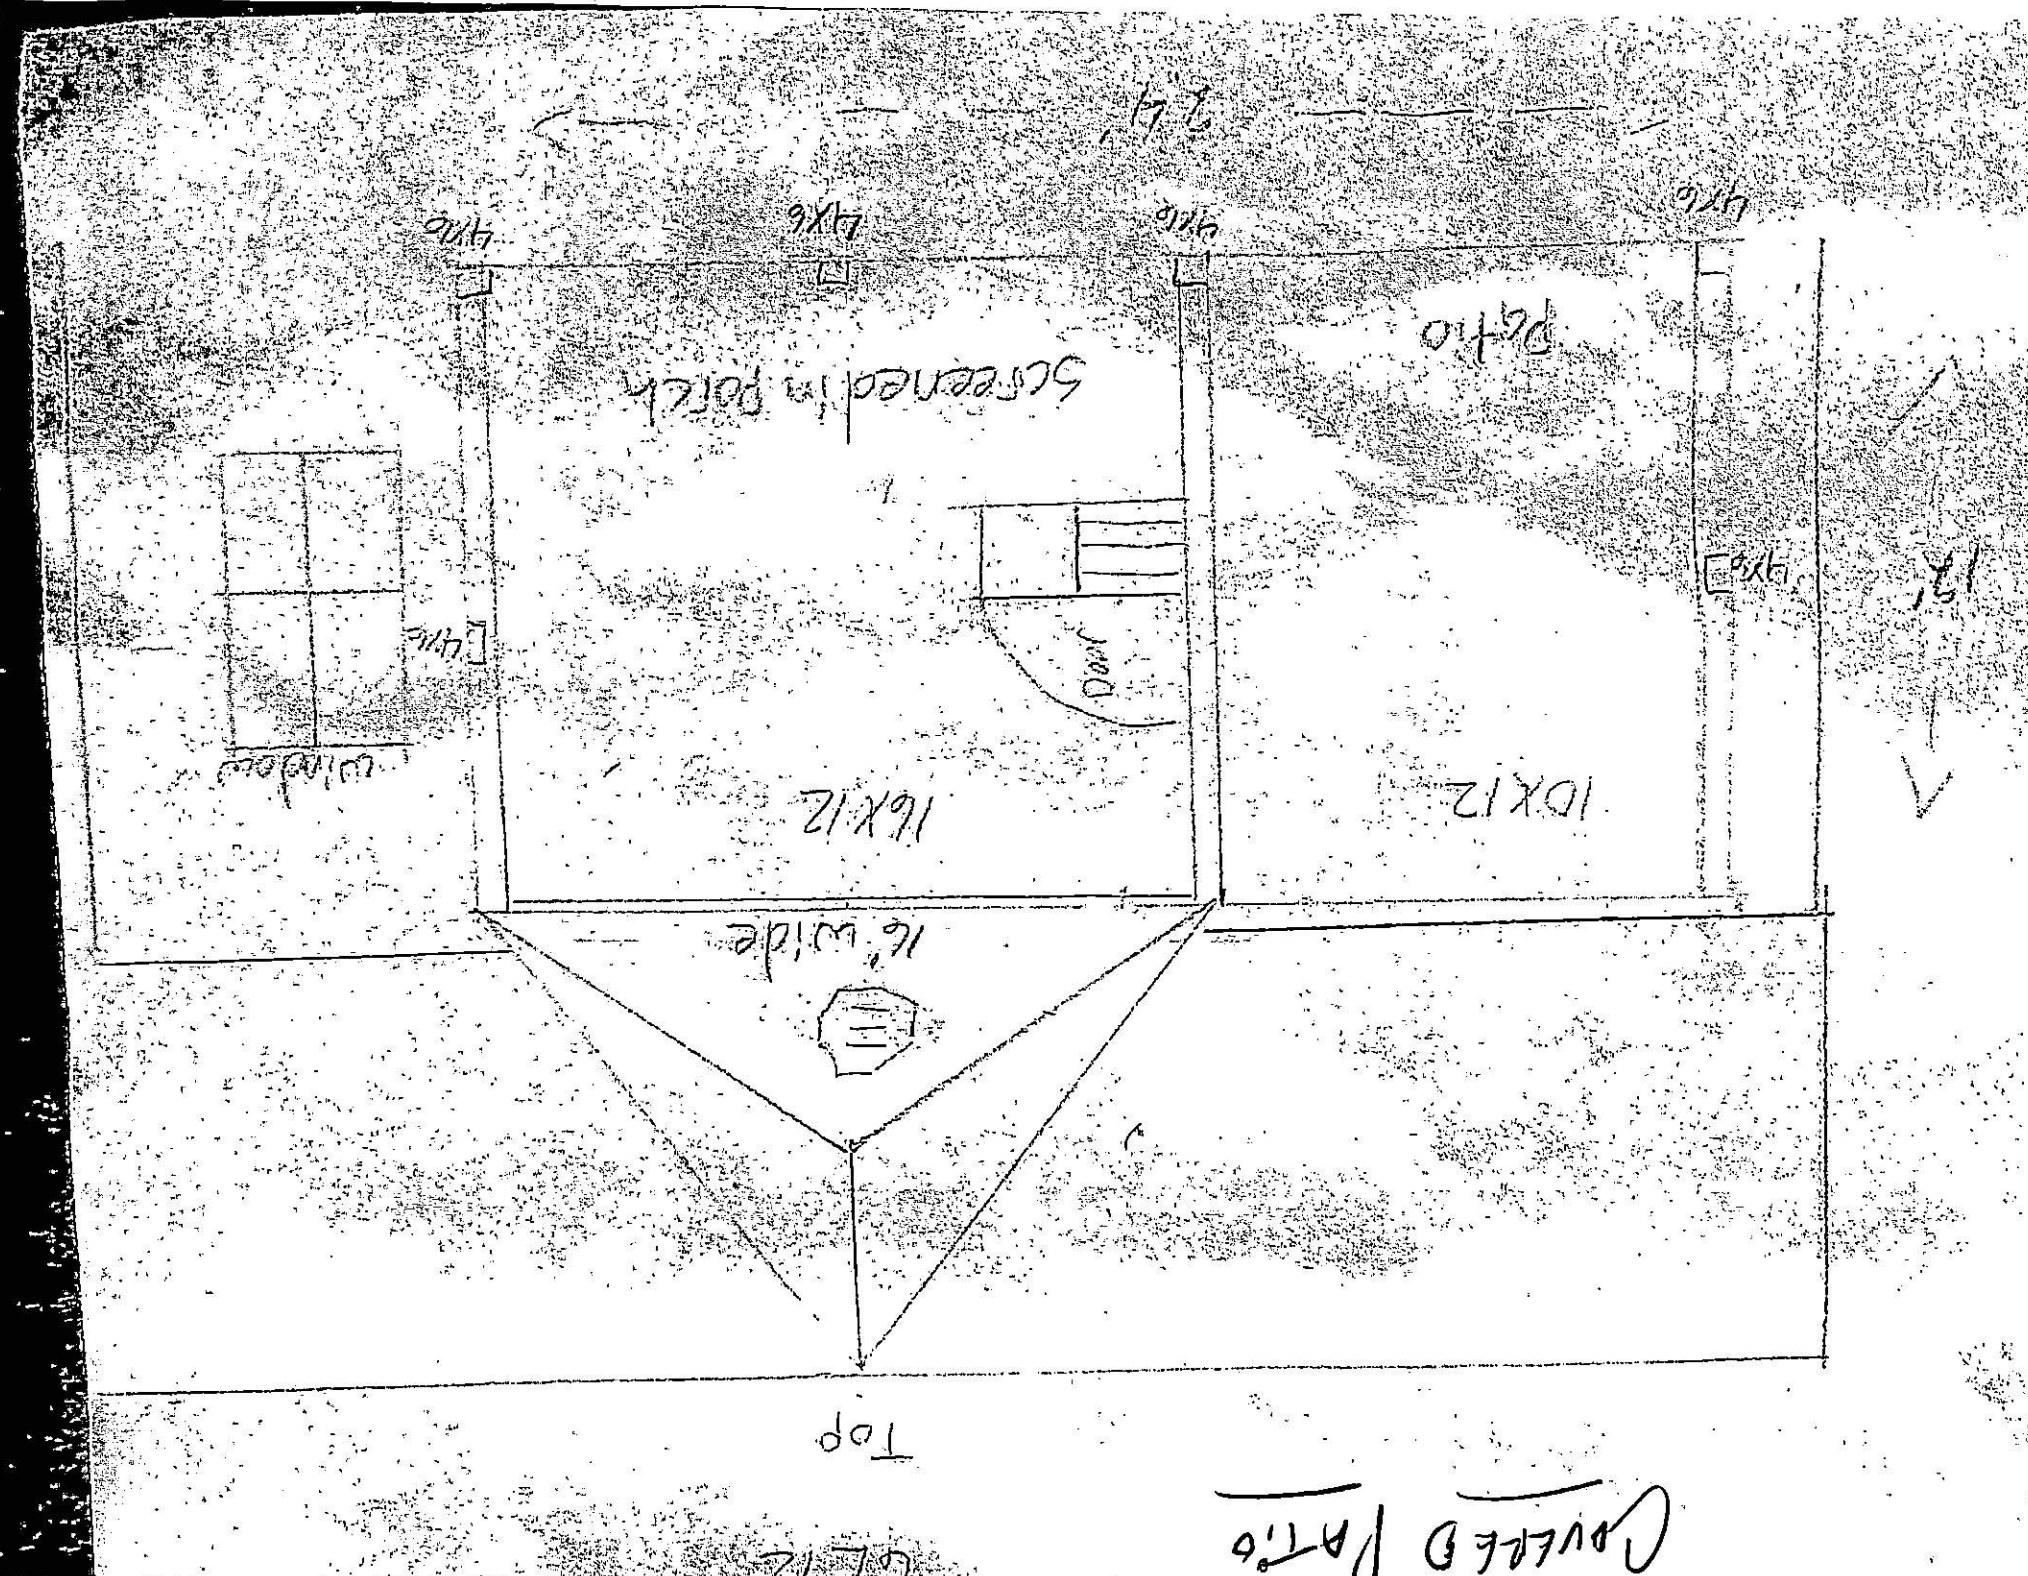

COVERED PATIO

6' x 12'

Top

16' wide

16' x 12'

10' x 12'

Patio

Screened in porch

* No
Electrical

* - Selling BRANDS to House Double PLATES OUT 12'

Pkth ON EXISTENT FLOOR

- 7/12

- 2x6x10 - 16' DC

- 2x8 BRANDS

- 4x6 POSTS

Valley Acct. Shingls

Valley
7/12 OSB

Vinyl Cable

1 Ag Bolted \longleftrightarrow 16' \longleftrightarrow 1 Ag Bolted

2x8x16 2x2
16 OC

12'
12' \updownarrow

12' 5"
Decking
BOARDS

Dug FOOTINGS \rightarrow 2'x2'x8" \rightarrow 2'x2'x8" \rightarrow 2'x2'x8"