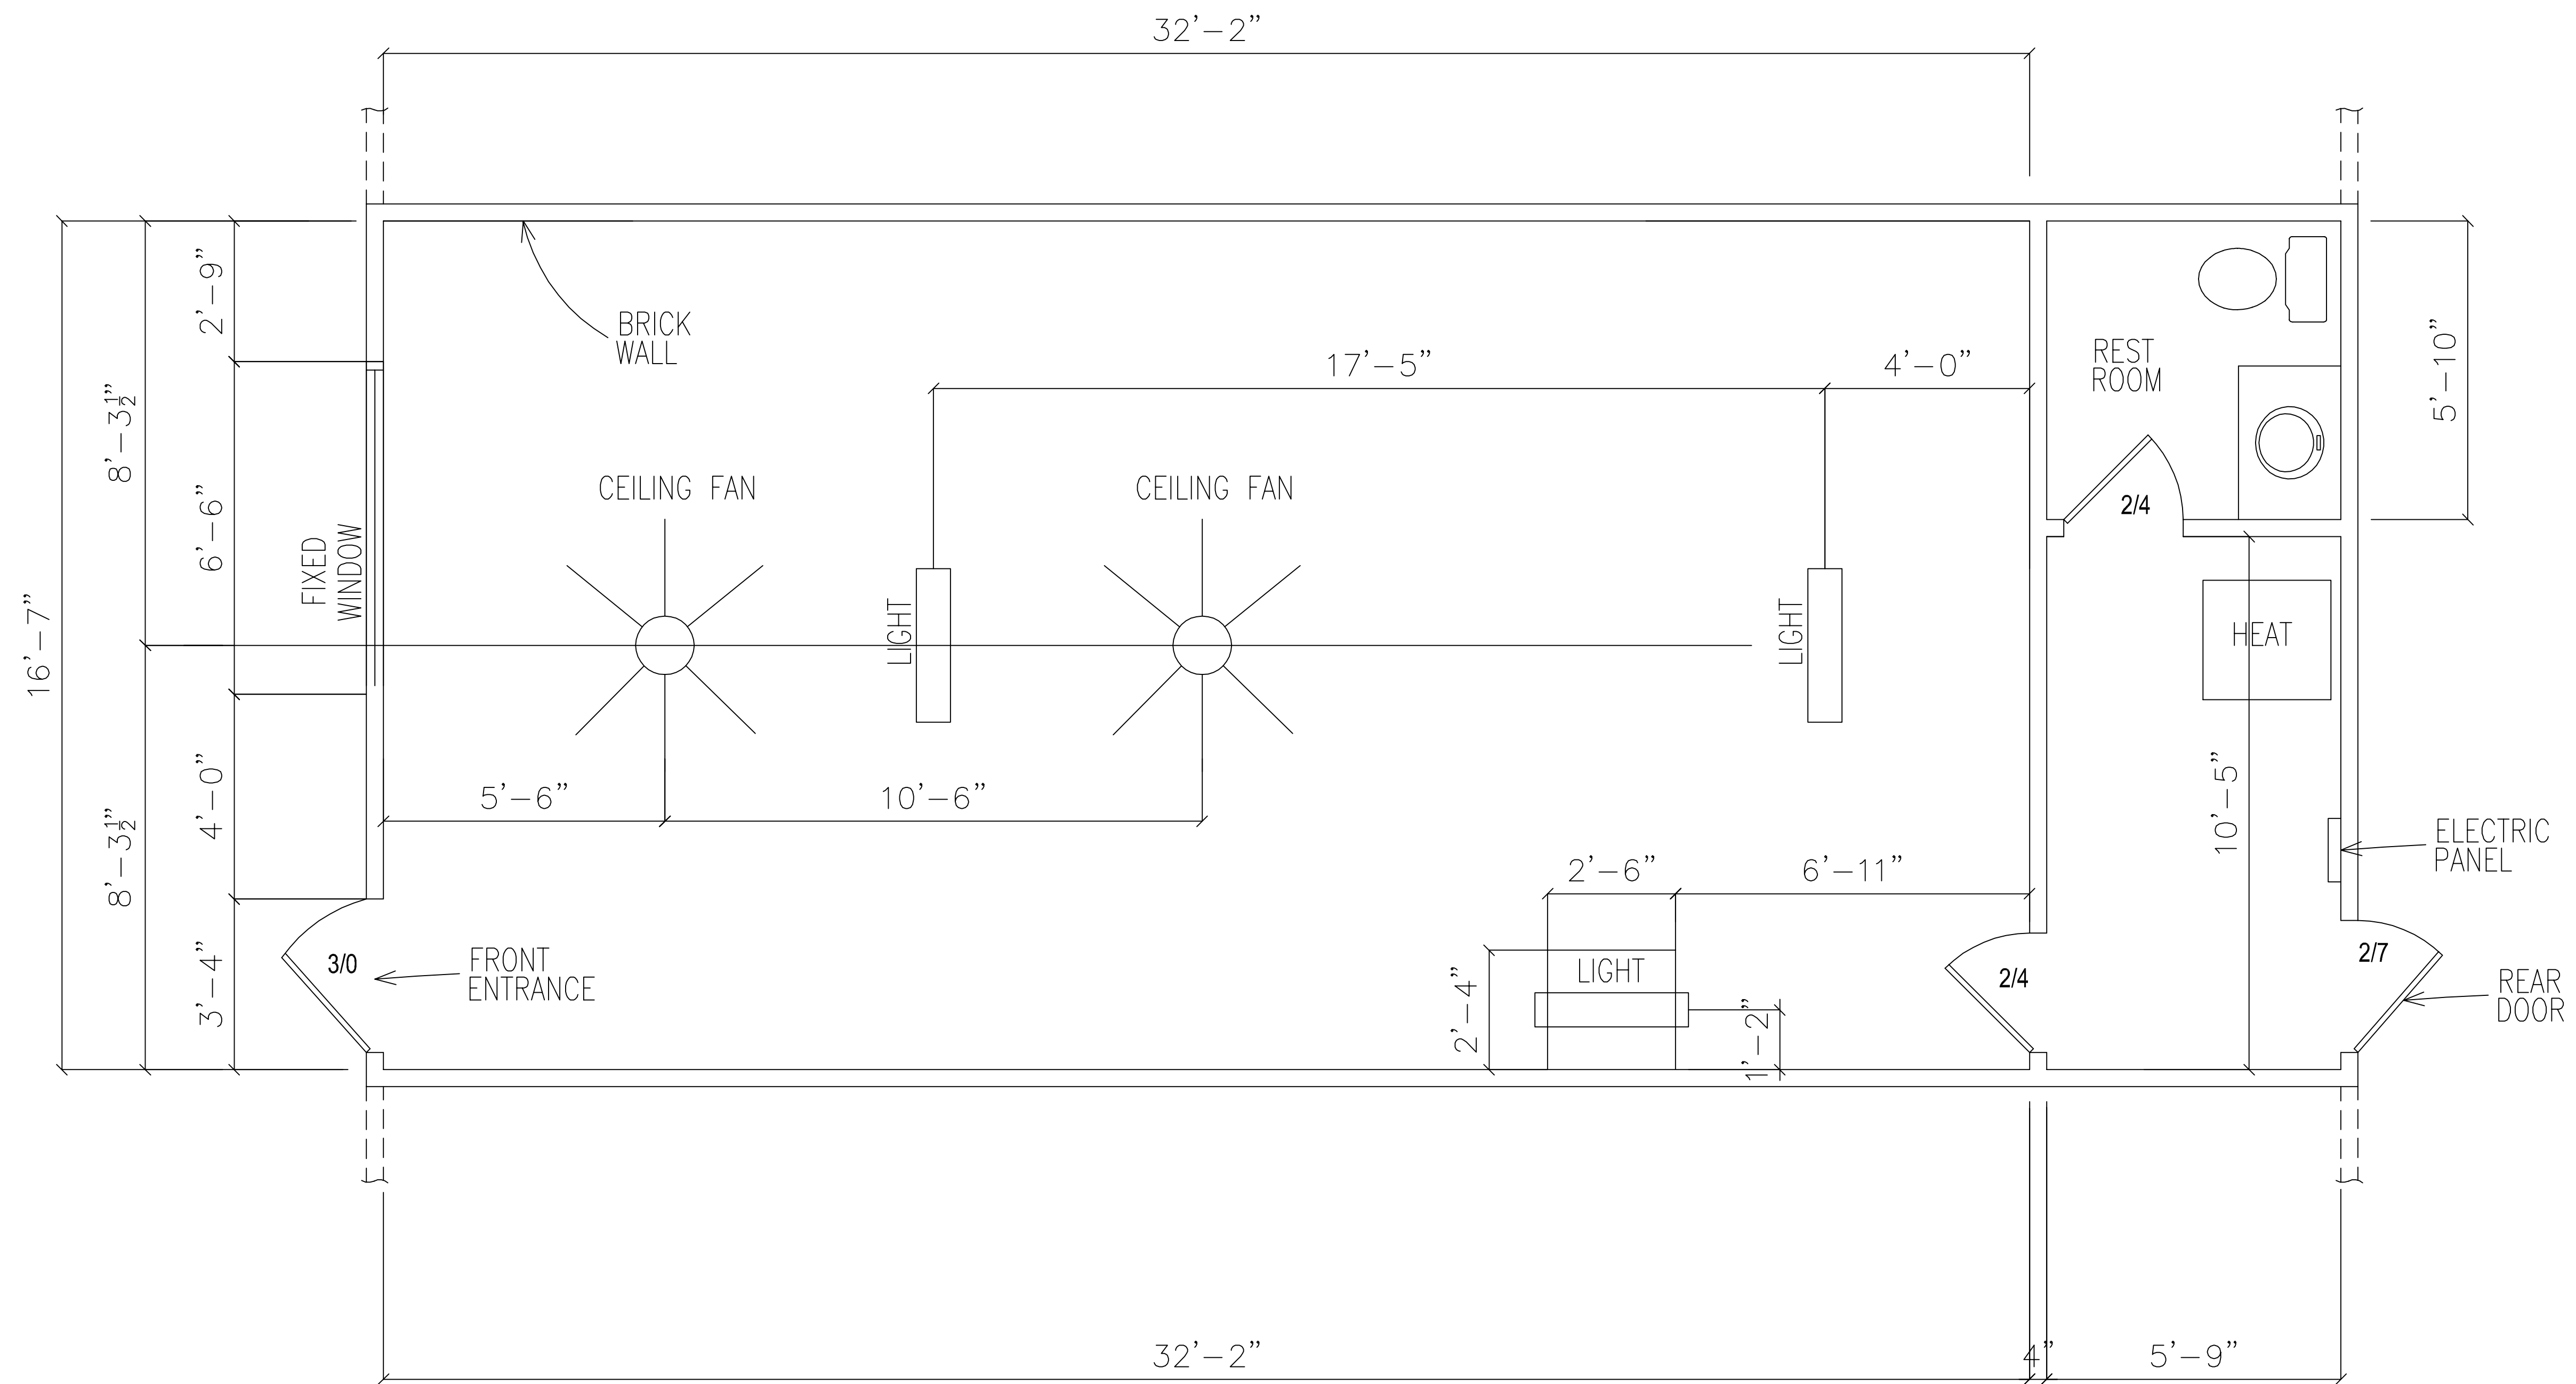

PARKING LOT

KEY

⊕ = 110 ELEC. OUTLET

LA COSECHA SNACKS
 161 S McKinley Street, Coats, NC 27521

SCALE: 1/2" = 1'-0

MAY 11, 2026

SHEET 1 OF 2

PARKING LOT

LA COSECHA SNACKS
161 S McKinley Street, Coats, NC 27521

SCALE: 1/2" = 1'-0"

MAY 11, 2026

SHEET 2 OF 2