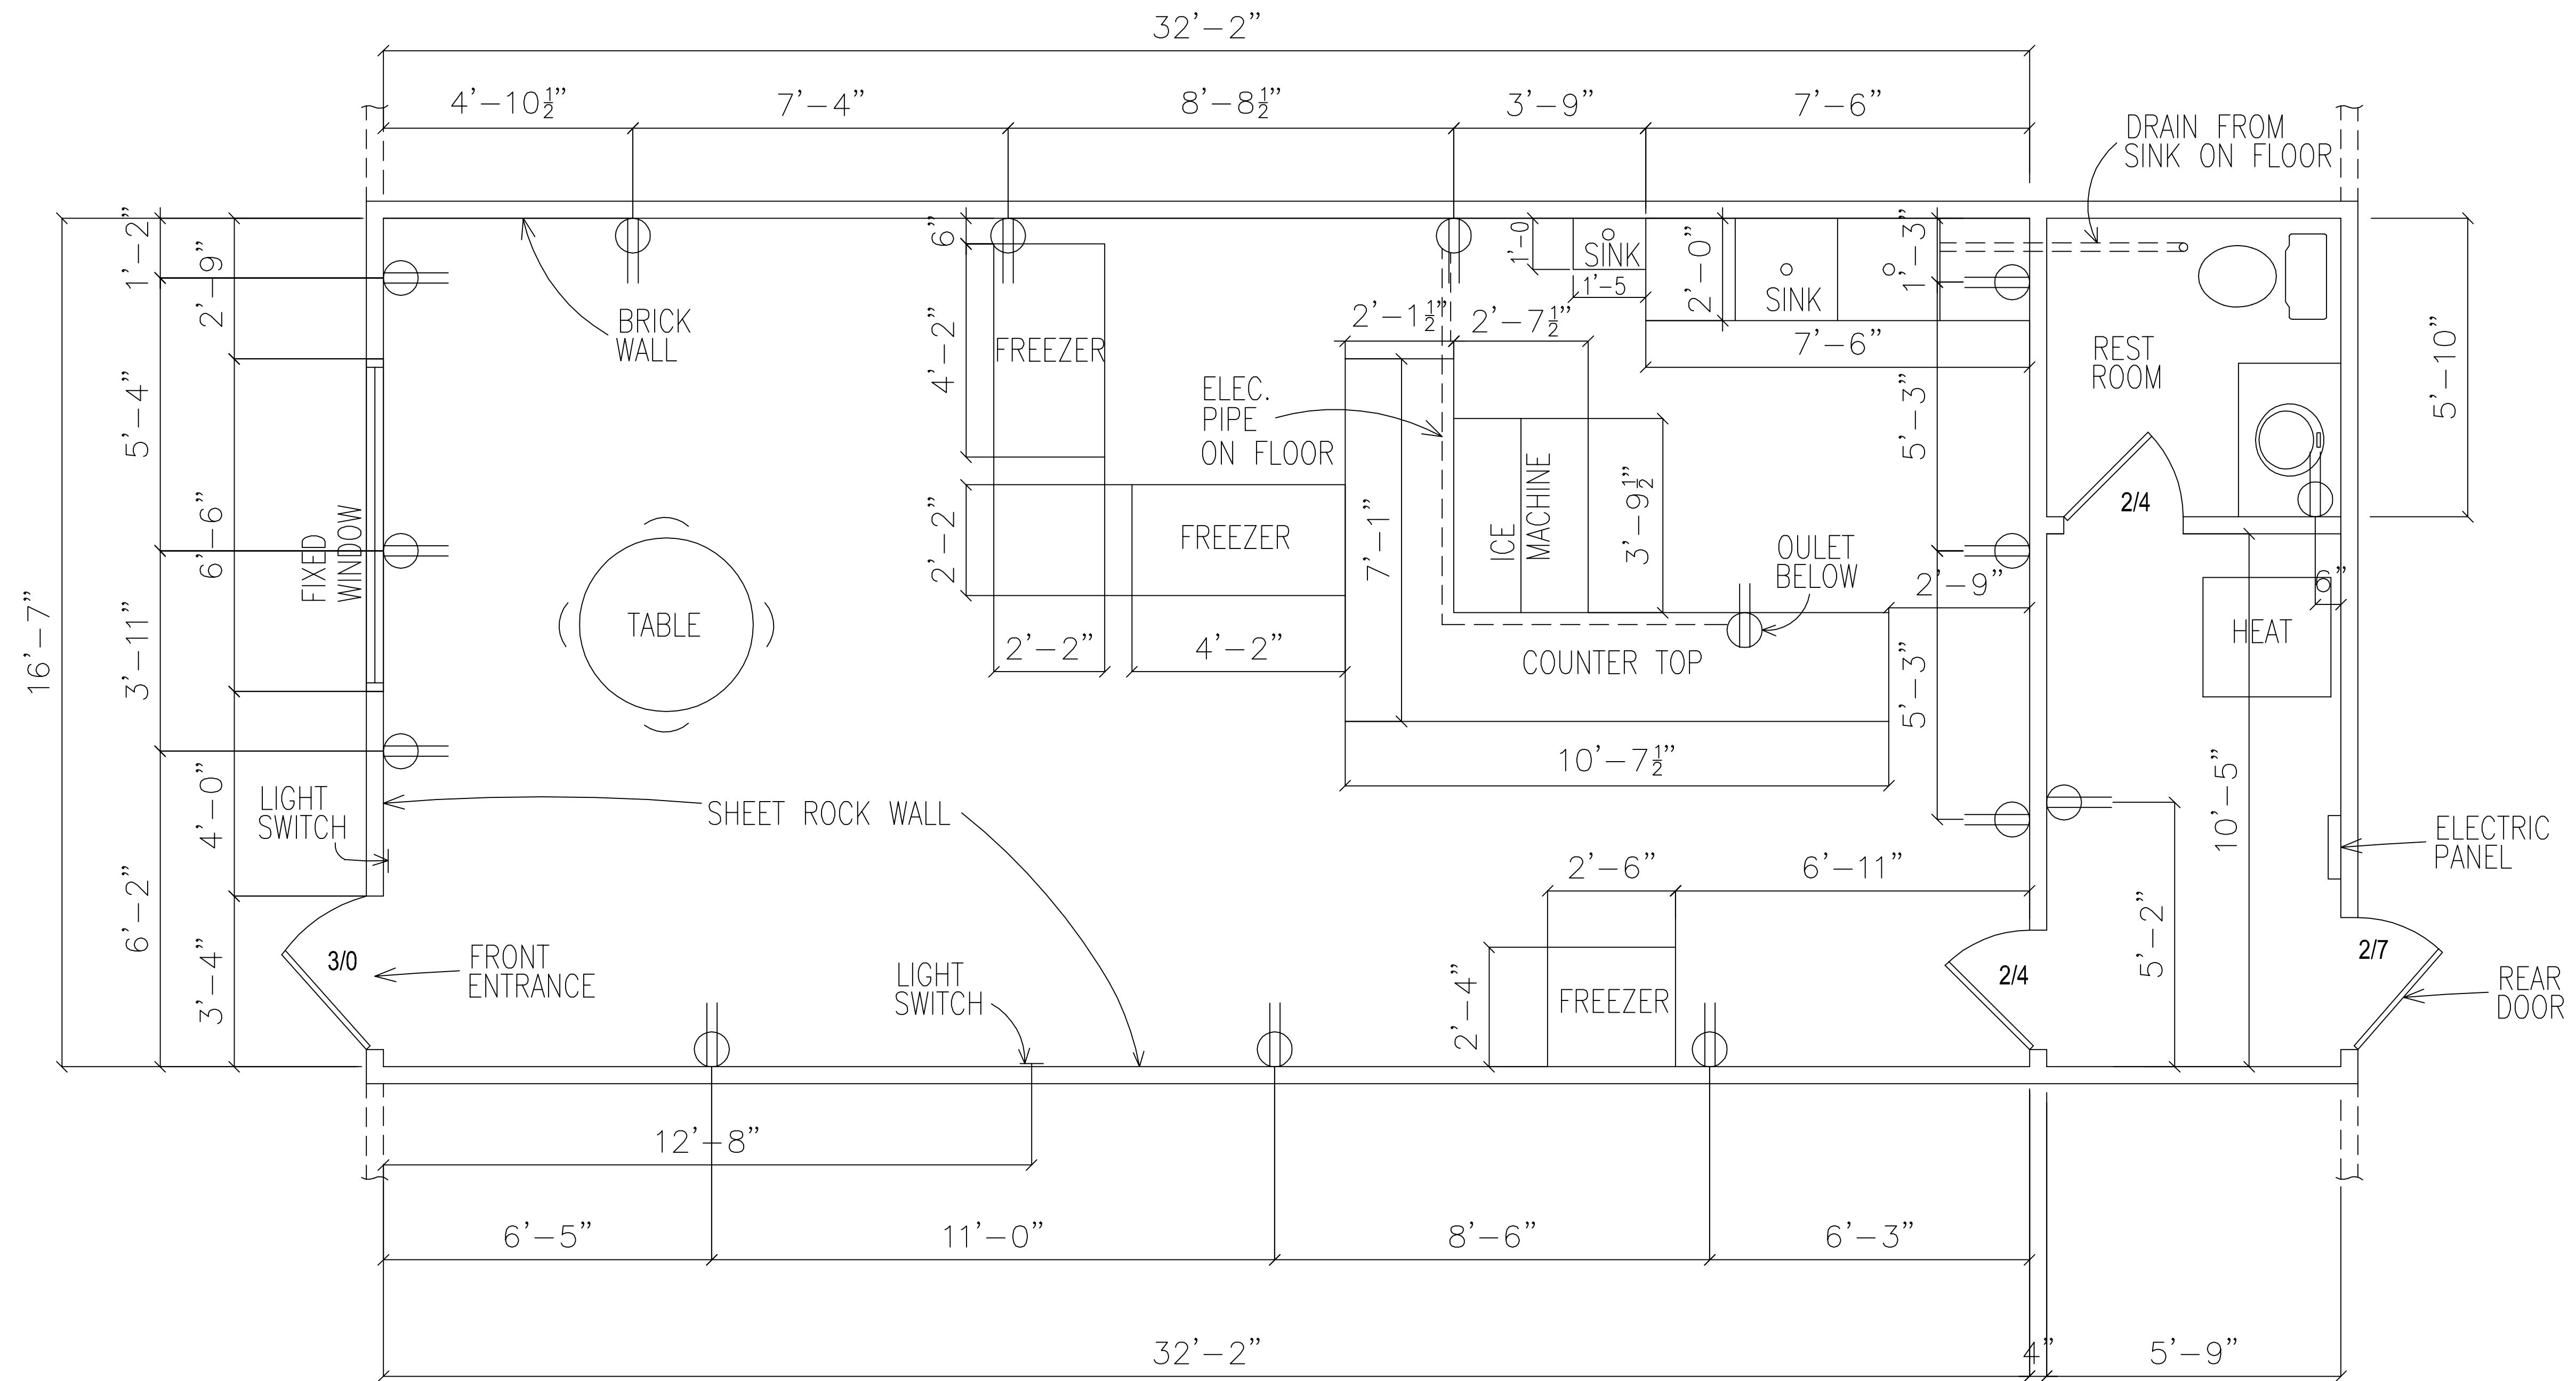

PARKING LOT

KEY

⊕ = 110 ELEC. OUTLET

LA COSECHA SNACKS
 161 S McKinley Street, Coats, NC 27521

SCALE: 1/2" = 1'-0

MAY 11, 2026

SHEET 1 OF 2

PARKING LOT

LA COSECHA SNACKS
161 S McKinley Street, Coats, NC 27521

SCALE: 1/2" = 1'-0"

MAY 11, 2026

SHEET 2 OF 2