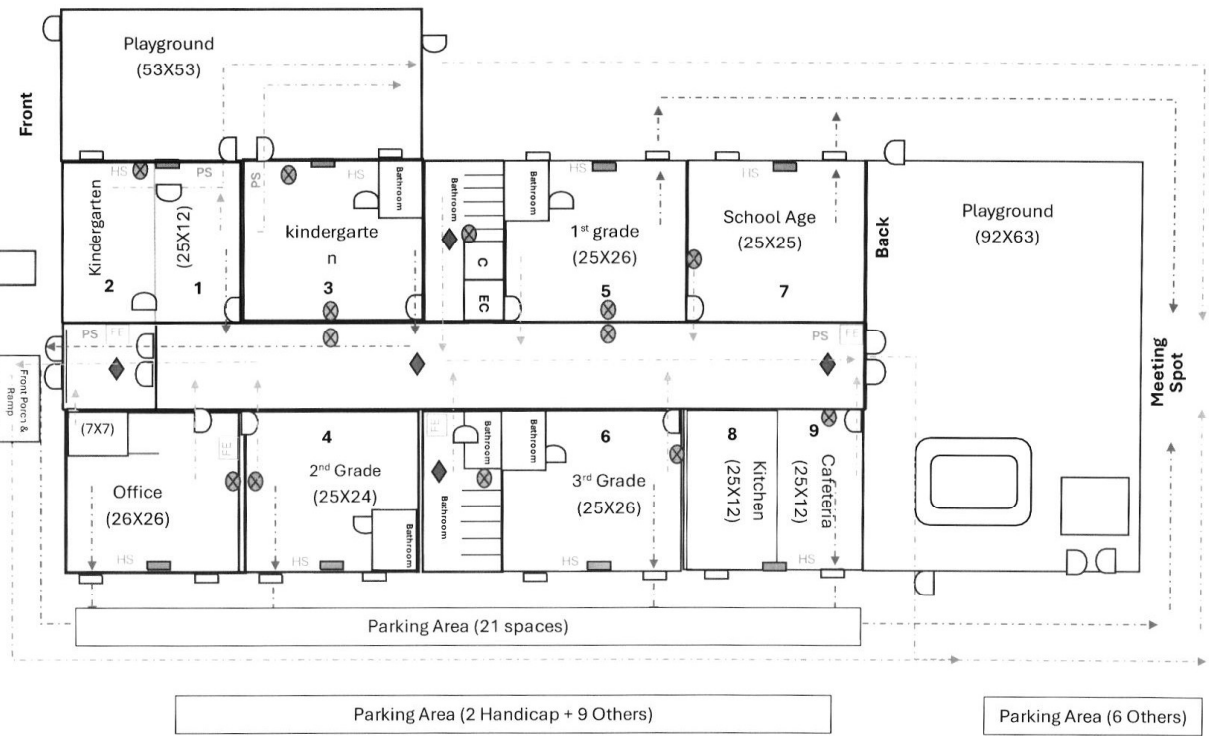

Dream Builders Leadership Academy

Exterior Drawing

KEY	
	Evacuation Route 1
	Evacuation Route 2
	Horn Strobe
	Breaker Box
	Pull Station
	Strobe
	Smoke Detector
	Fire Extinguisher