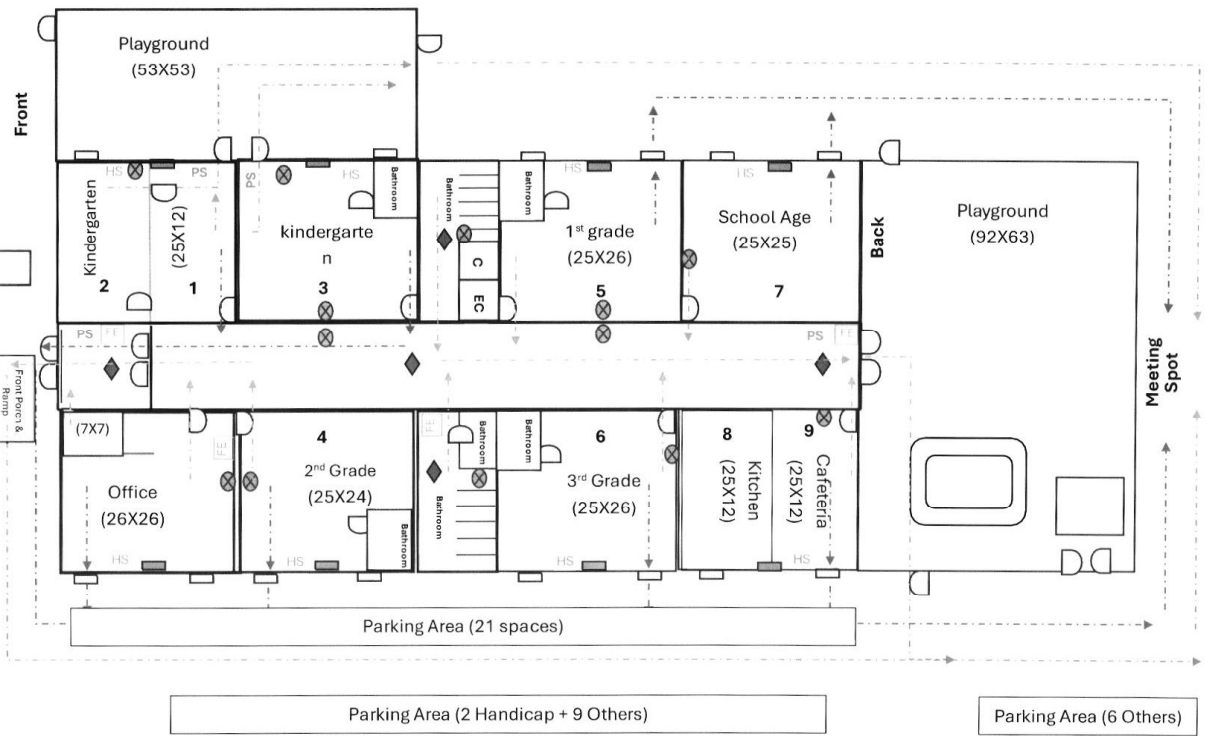

Dream Builders Leadership Academy

Exterior Drawing

KEY	
	Evacuation Route 1
	Evacuation Route 2
	Horn Strobe
	Breaker Box
	Pull Station
	Strobe
	Smoke Detector
	Fire Extinguisher