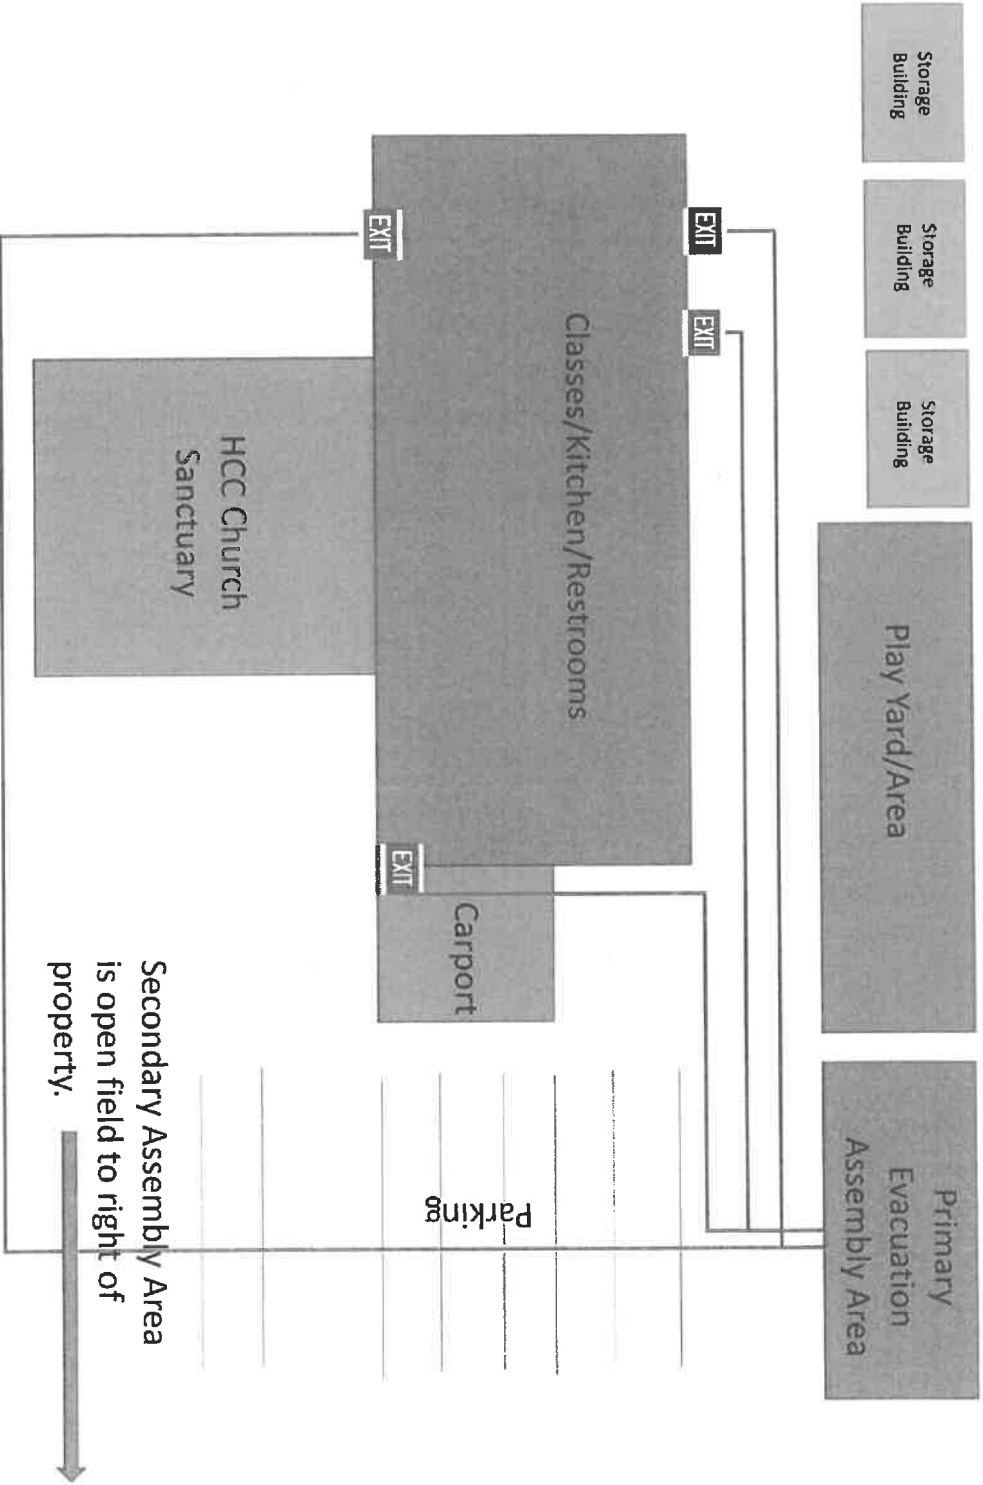

Hogges Chapel Church
 Benson, NC

Page 1

780 Hodges Chapel Rd. Benson 27504

- EXIT DOORS HAVE PUSH BAR EXIT.
- EXIT DOORS ARE SLIDING
- ALL FIRE EXTINGUISHERS ARE MAINTAINED YEARLY
- SIGNS MARKS ARE ADA COMPLIANT

Evacuation Routes from Exits to Assembly Area

Parking

Hodges Chapel Church Life Safety Plan
 EXIT IN CASE OF EMERGENCY

Fire Extinguisher Location

AED Automated External Defibrillator Location

Hallway to classrooms

Front of Church