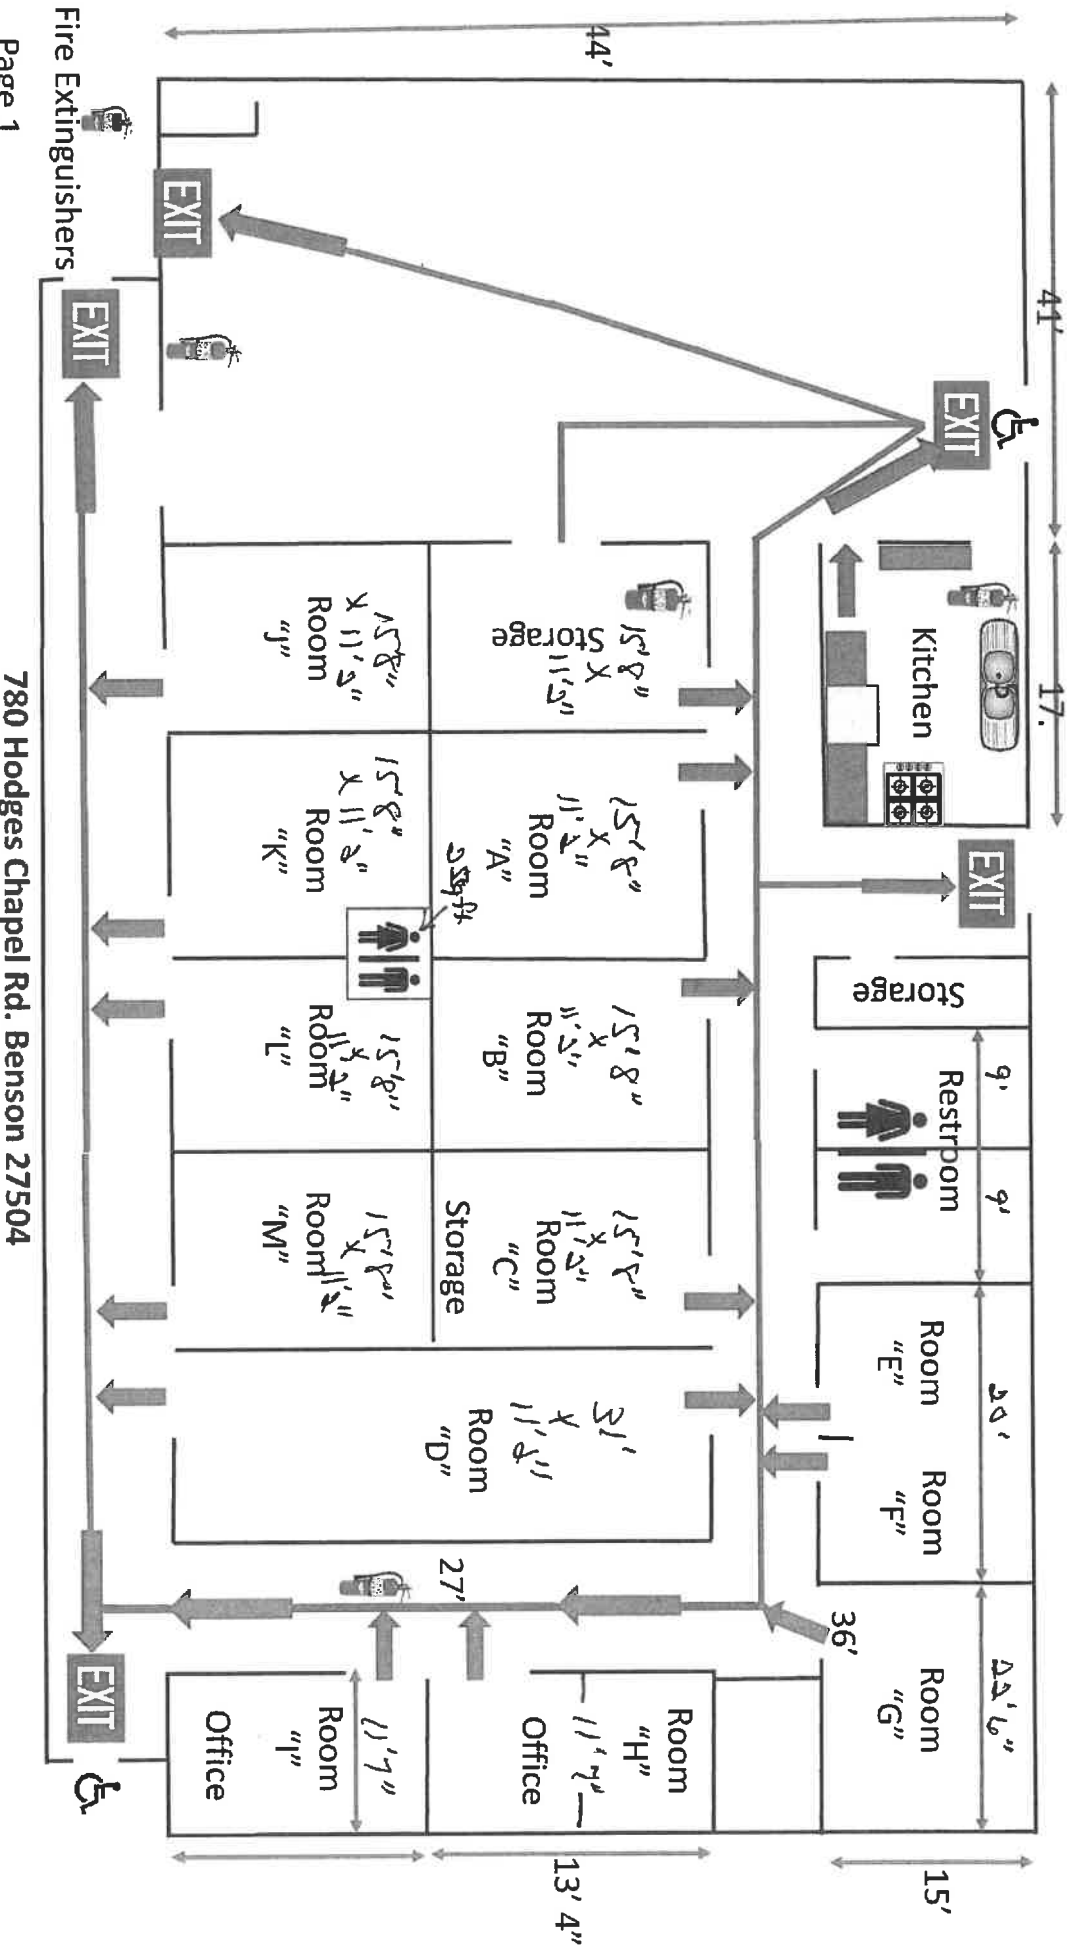

Hogges Chapel Church
 Benson, NC

Page 1

780 Hodges Chapel Rd. Benson 27504

- EXIT DOORS HAVE PUSH BAR EXIT.
- EXIT DOORS ARE SLIDING
- ALL FIRE EXTINGUISHERS ARE MAINTAINED YEARLY
- SIGNS MARKS ARE ADA COMPLIANT

Evacuation Routes from Exits to Assembly Area

Parking

Hodges Chapel Church Life Safety Plan
 EXIT IN CASE OF EMERGENCY

Fire Extinguisher Location

AED Automated External Defibrillator Location

Hallway to classrooms