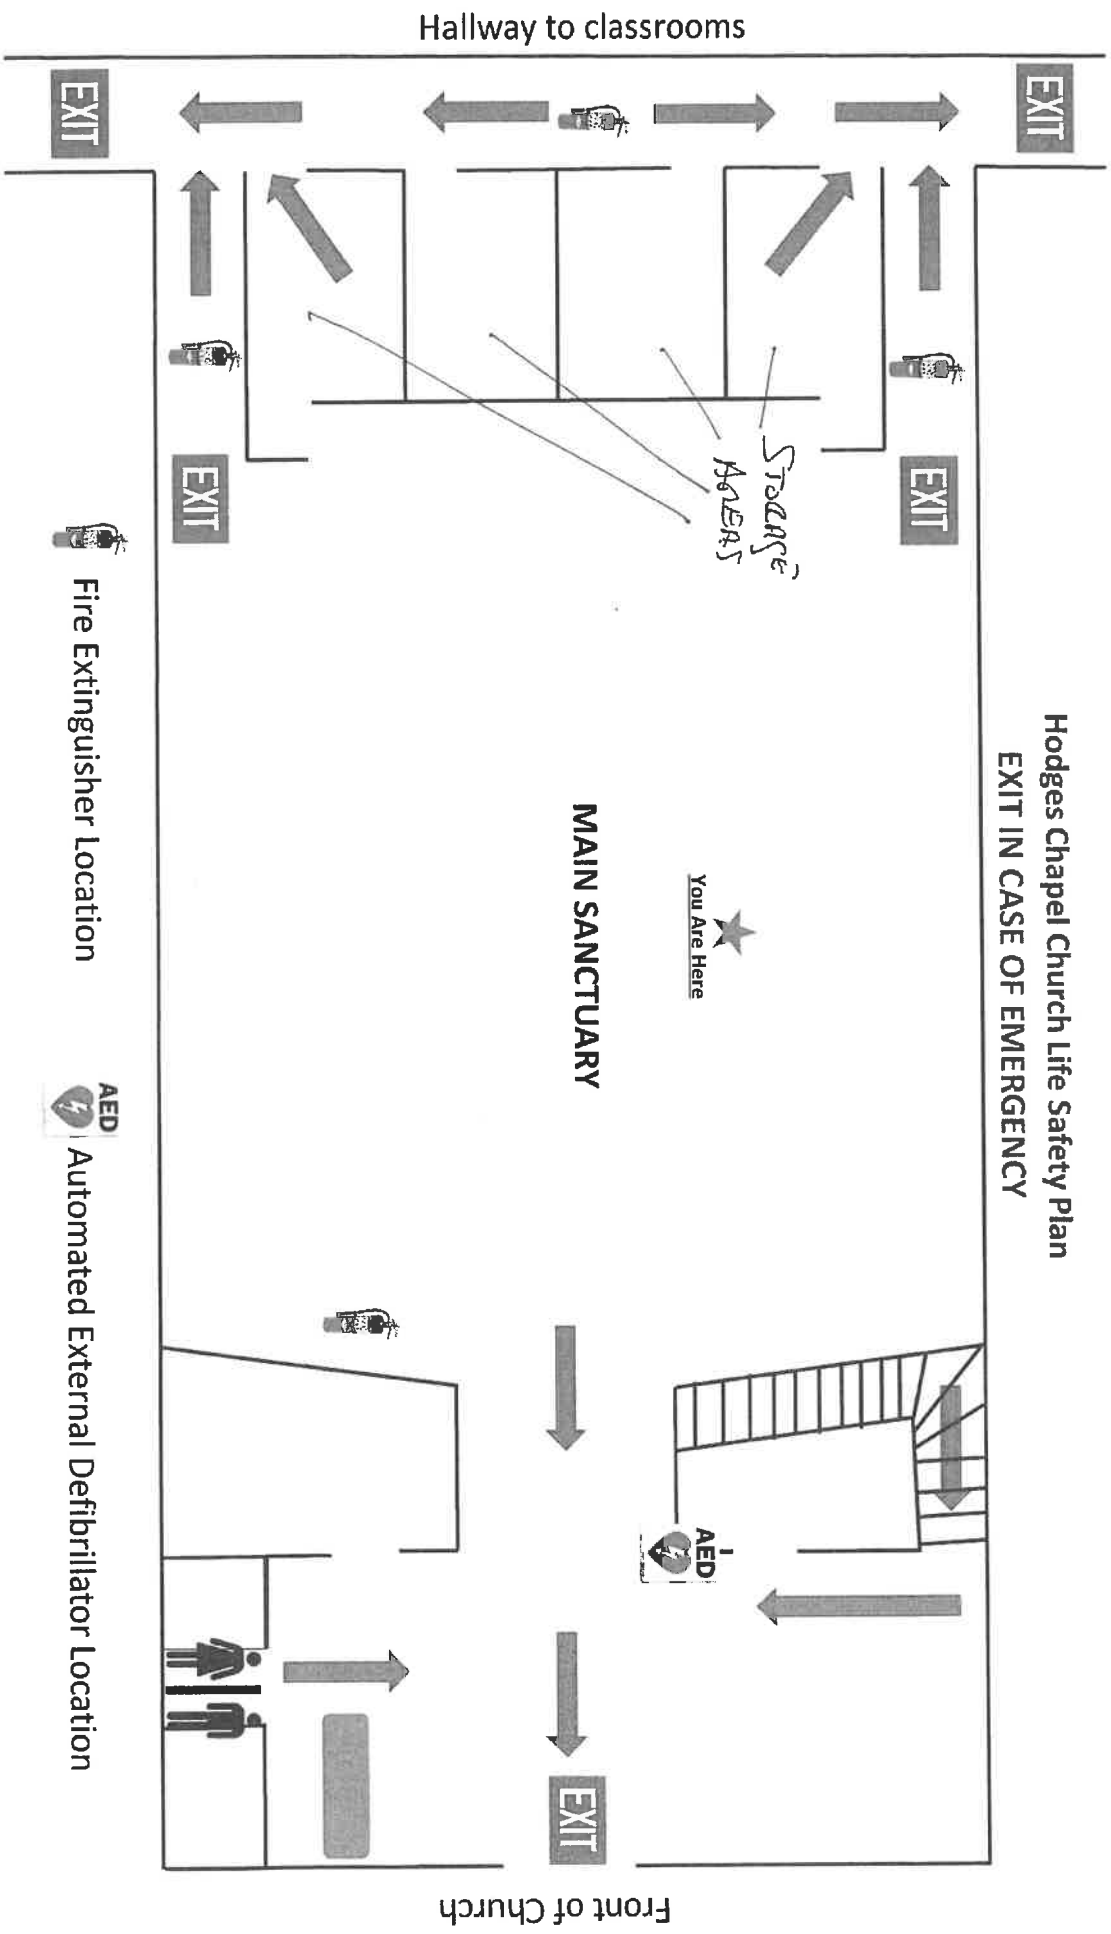

Hogges Chapel Church
 Benson, NC

Page 1

780 Hodges Chapel Rd. Benson 27504

- EXIT DOORS HAVE PUSH BAR EXIT.
- EXIT DOORS ARE SLIDING
- ALL FIRE EXTINGUISHERS ARE MAINTAINED YEARLY
- SIGNS MARKS ARE ADA COMPLIANT

Evacuation Routes from Exits to Assembly Area

Parking

Hodges Chapel Church Life Safety Plan
 EXIT IN CASE OF EMERGENCY

Fire Extinguisher Location

AED Automated External Defibrillator Location

Hallway to classrooms