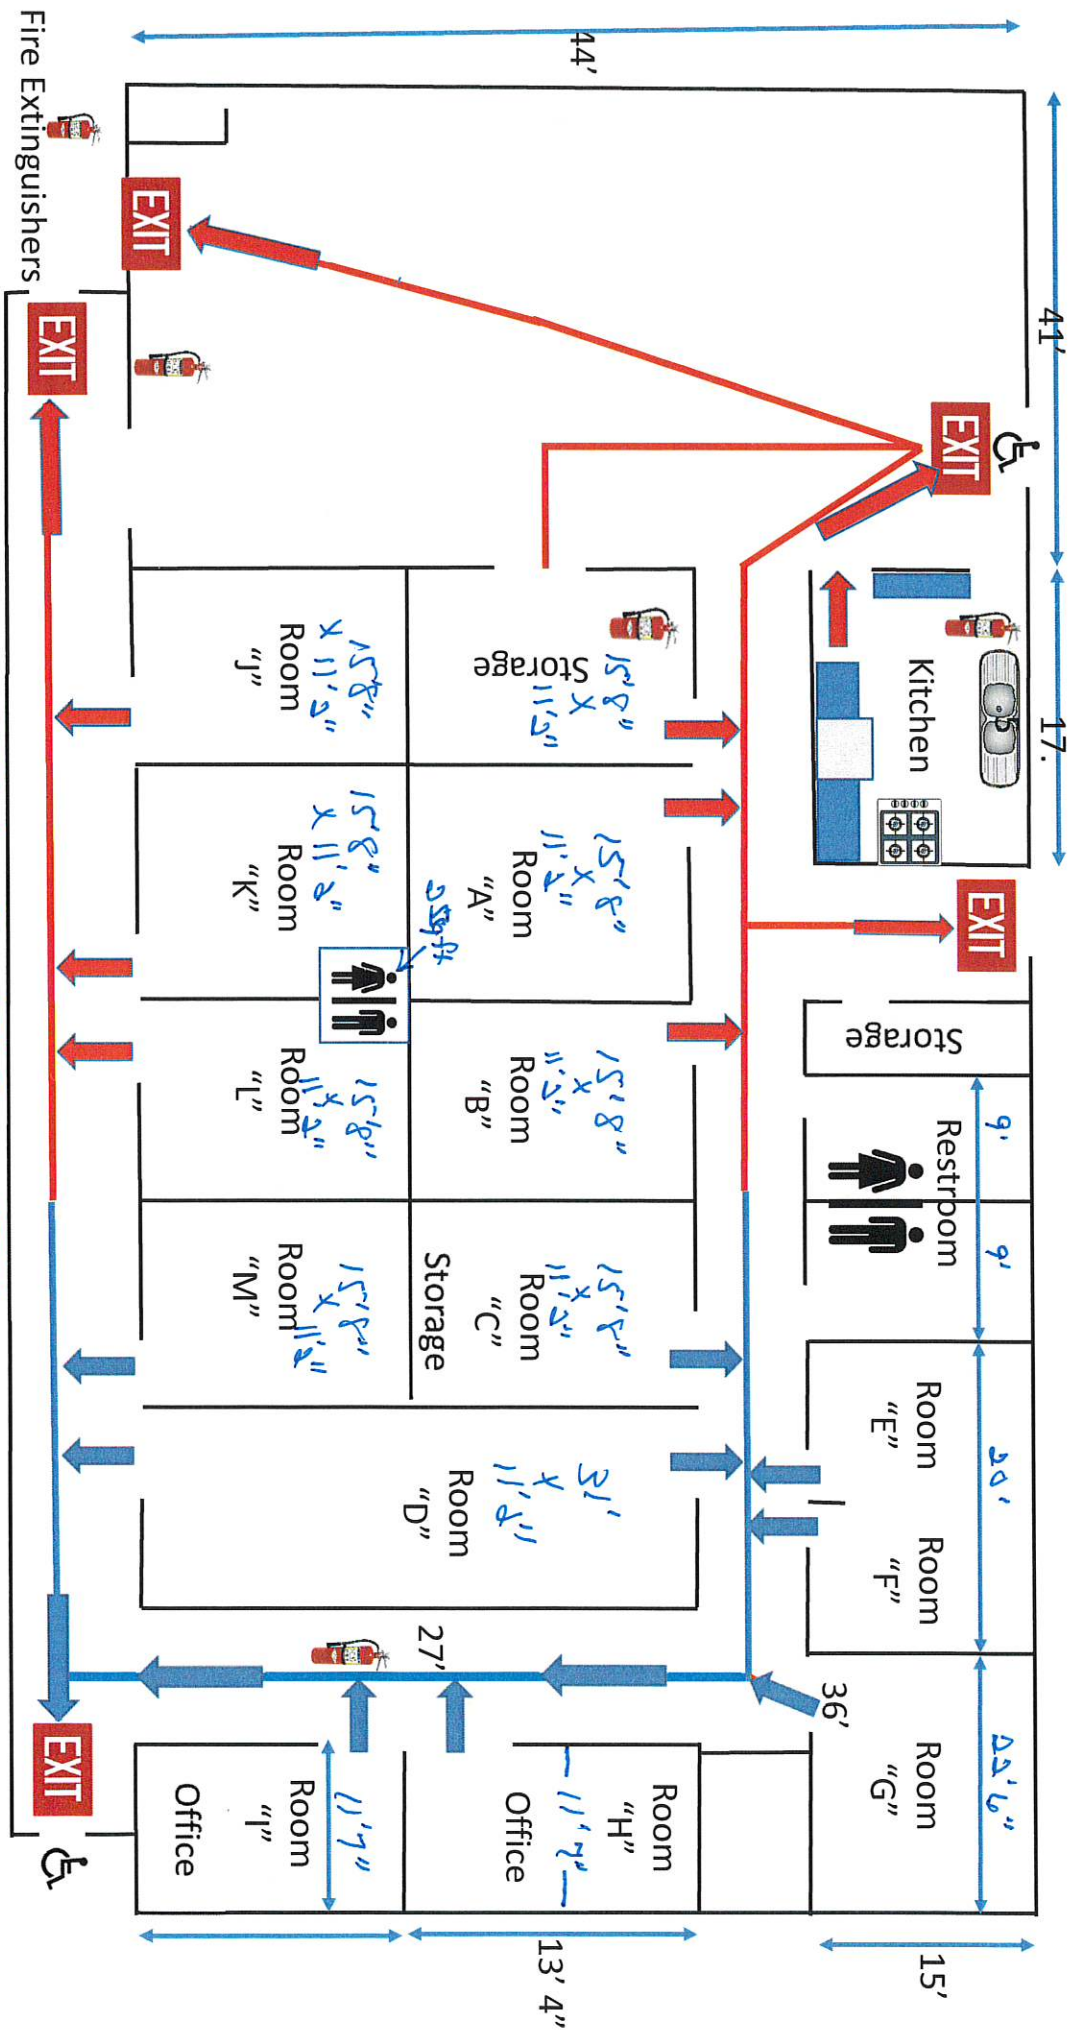

Hosser Chapel Blvd
Benson, NC

780 Hodges Chapel Rd. Benson 27504

Page 1

- EXIT DOORS HAVE PUSH BAR EXIT.
- EXIT DOORS ARE 36" W
- ALL FIRE EXTINGUISHERS WERE MAINTAINED YESTERDAY
- SIGNS MARKS ARE ADA COMPLIANT

Evacuation Routes from Exits to Assembly Area

**Hodges Chapel Church Life Safety Plan
EXIT IN CASE OF EMERGENCY**

Hallway to classrooms

EXIT

EXIT

EXIT

EXIT

Fire Extinguisher Location

Automated External Defibrillator Location

You Are Here

MAIN SANCTUARY

Front of Church