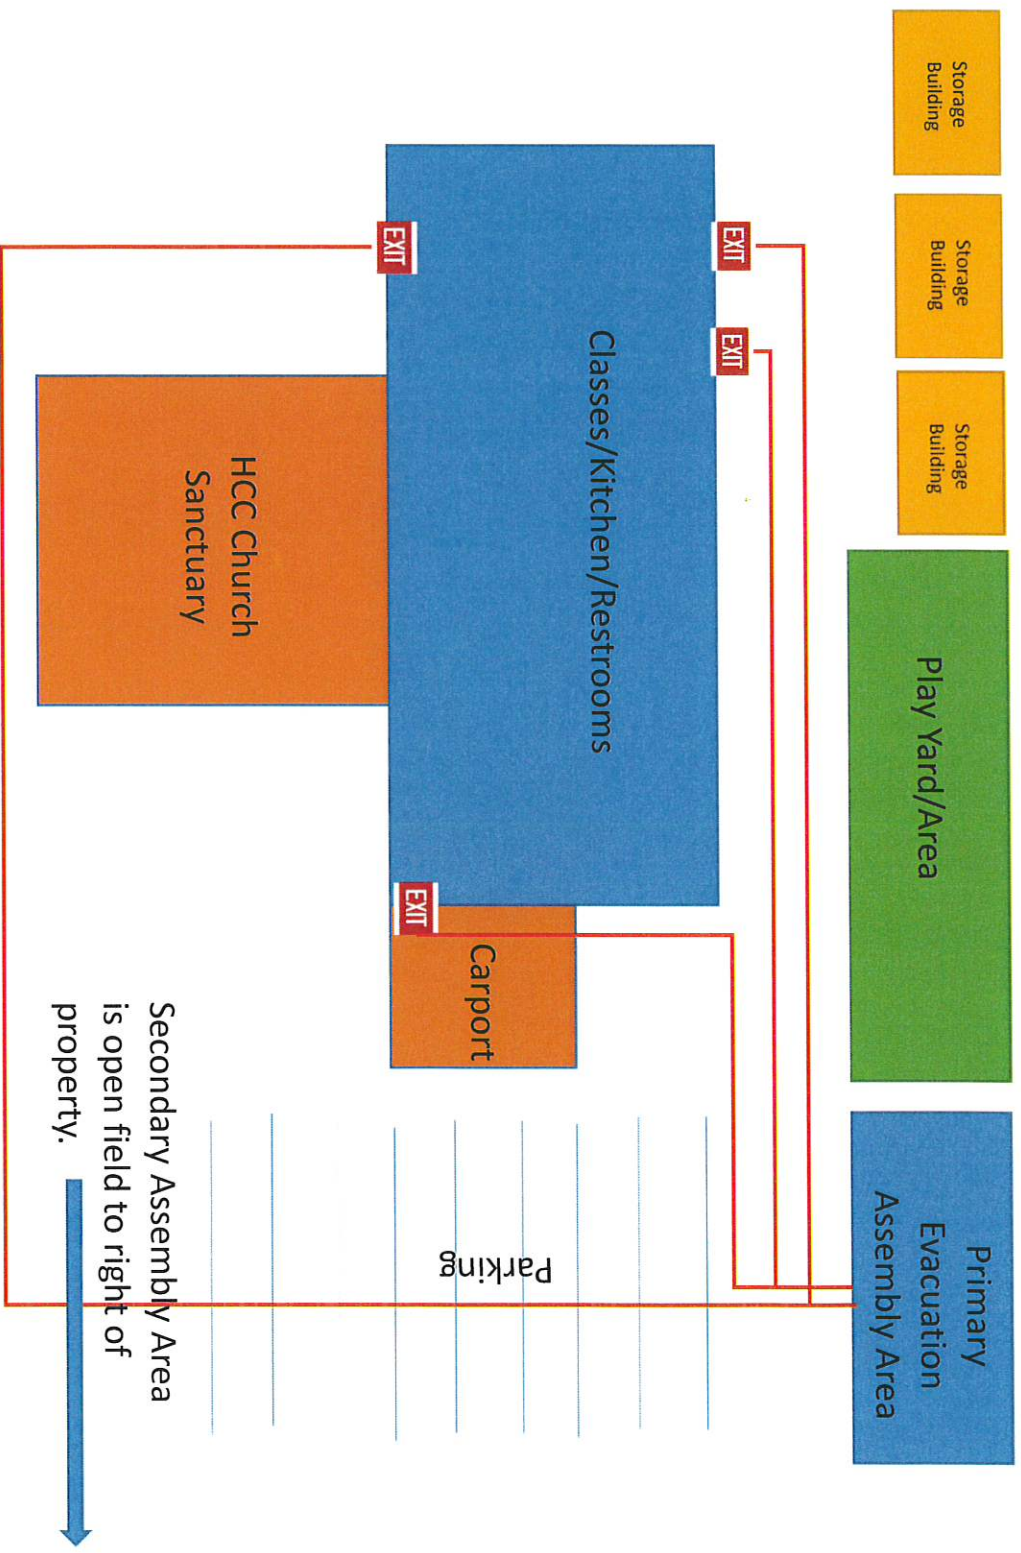

Hosser Chapel Blvd
Benson, NC

780 Hodges Chapel Rd. Benson 27504

Page 1

- EXIT DOORS HAVE PUSH BAR EXIT.
- EXIT DOORS ARE 36" W
- ALL FIRE EXTINGUISHERS WERE MAINTAINED YESTERDAY
- SIGNS MARKS ARE ADA COMPLIANT

Evacuation Routes from Exits to Assembly Area

**Hodges Chapel Church Life Safety Plan
EXIT IN CASE OF EMERGENCY**

Hallway to classrooms

EXIT

EXIT

EXIT

EXIT

Fire Extinguisher Location

Automated External Defibrillator Location

You Are Here

MAIN SANCTUARY

Front of Church