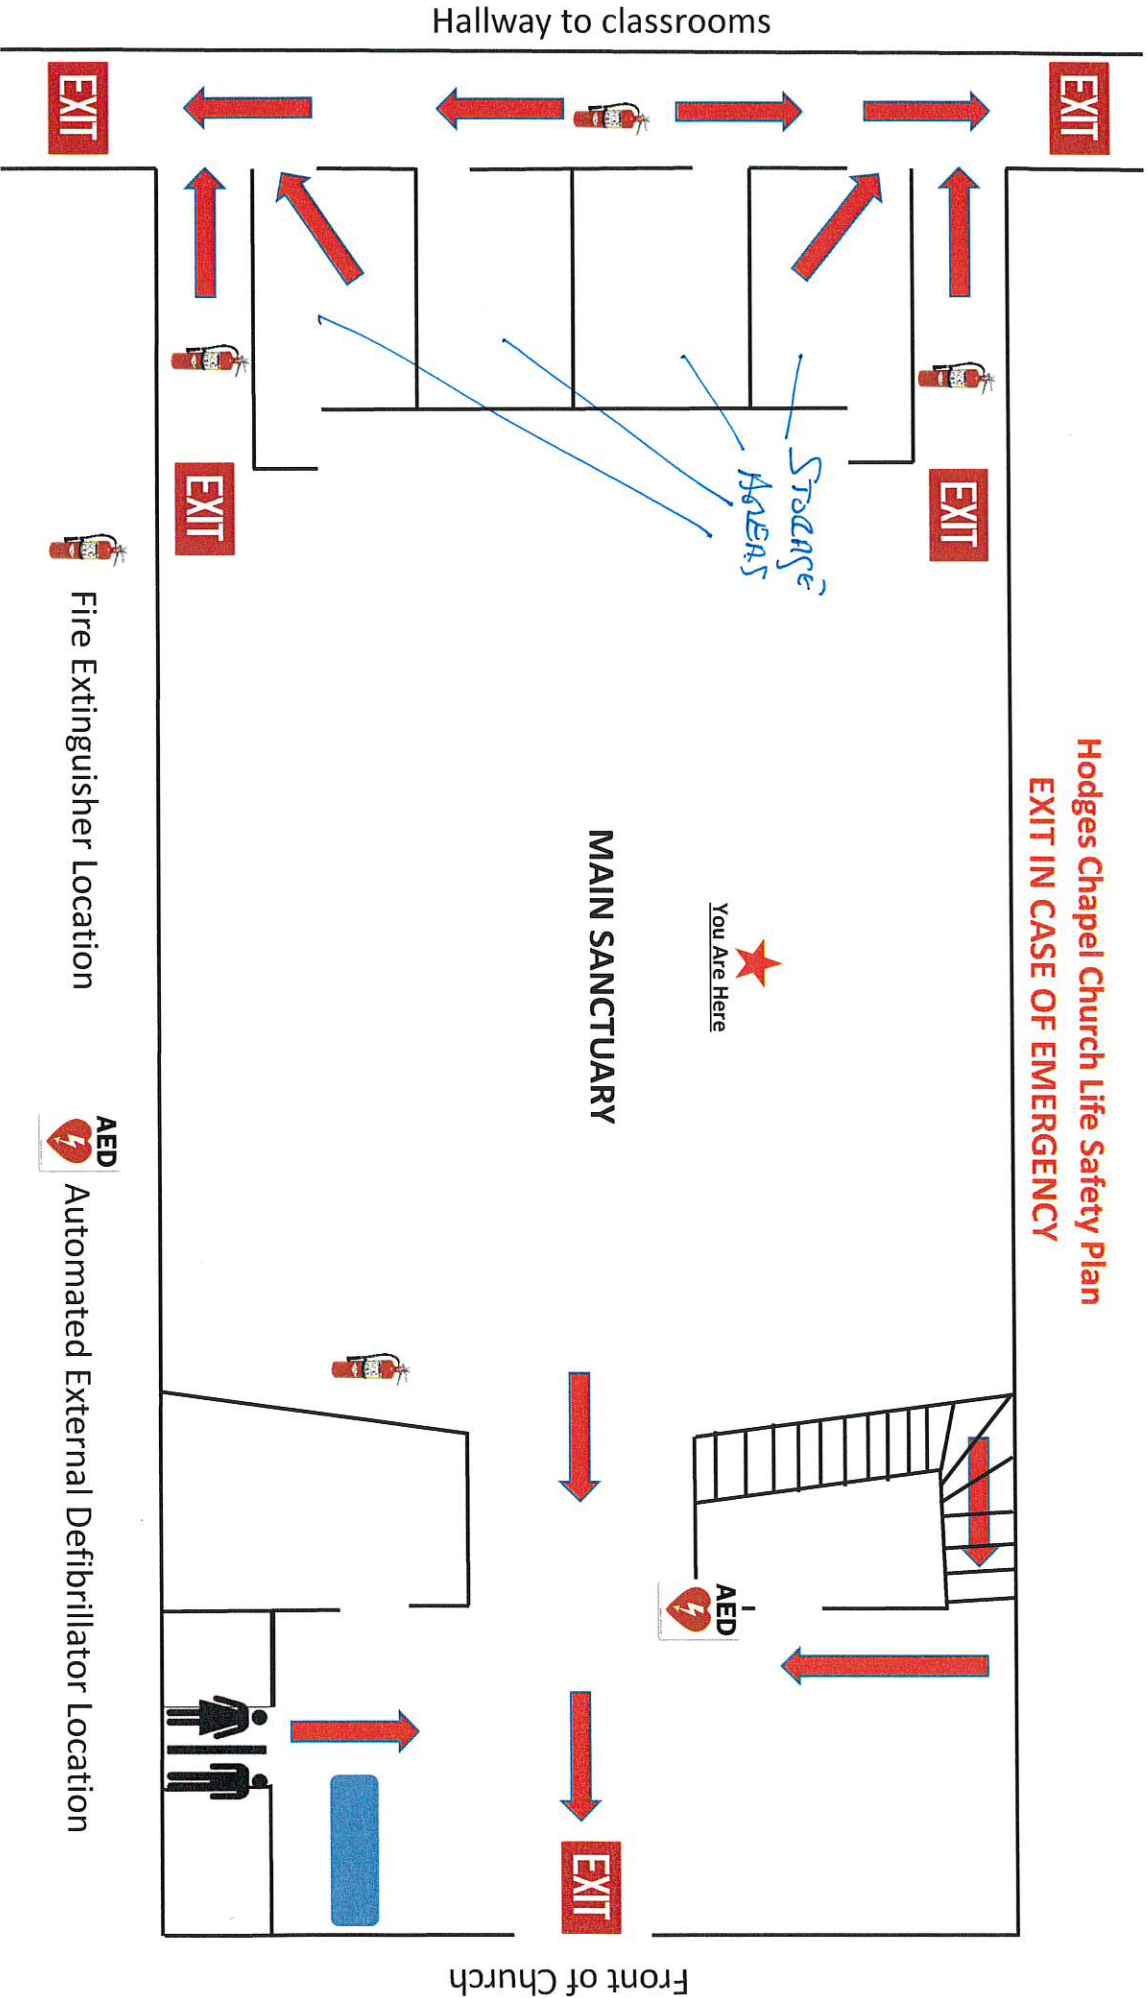

Hosser Chapel Blvd
Benson, NC

780 Hodges Chapel Rd. Benson 27504

Page 1

- EXIT DOORS HAVE PUSH BAR EXIT.
- EXIT DOORS ARE 36" W
- ALL FIRE EXTINGUISHERS WERE MAINTAINED YESTERDAY
- SIGNS MARKS ARE ADA COMPLIANT

Evacuation Routes from Exits to Assembly Area

**Hodges Chapel Church Life Safety Plan
EXIT IN CASE OF EMERGENCY**

Hallway to classrooms

EXIT

EXIT

EXIT

EXIT

Fire Extinguisher Location

Automated External Defibrillator Location

You Are Here

MAIN SANCTUARY

Front of Church