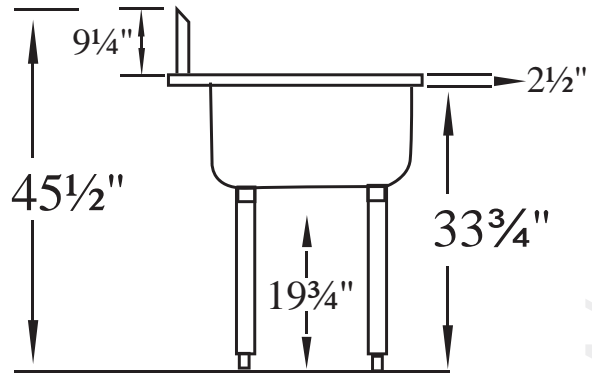

Item# _____
Project: _____
Qty: _____

1 Bowl Economy Sink Stainless Steel 18 Gauge, 14" Deep

Serv-Ware

Features

- 304 Series Stainless Steel
- 18 Gauge Construction
- Stainless Steel Gussets
- 14" Deep Bowls Welded Together
- 9¼" Backsplash (11¾" from Deck to Tile Edge)
- Galvanized Legs with Adjustable Feet
- Basket Strainers Included

1 Bowl Economy Sink Stainless Steel 18 Gauge, 14" Deep

Model	Bowl Size (W x D)	Drain Boards	Size (Wx D)	Weight/lbs (Shipping)
E1CWP1818	18" x 18"	N/A	23" x 23.5"	57
E1CWP1818L-18	18" x 18"	18" Left	38.5" x 23.5"	65
E1CWP1818R-18	18" x 18"	18" Right	38.5" x 23.5"	65
E1CWP18182-18	18" x 18"	Two 18"	54" x 23.5"	106
E1CWP1818L-24	18" x 18"	24" Left	44.5" x 23.5"	69
E1CWP1818R-24	18" x 18"	24" Right	44.5" x 23.5"	69
E1CWP18182-24	18" x 18"	Two 24"	66" x 23.5"	110
E1CWP1824	18" x 24"	N/A	23" x 29.5"	86
E1CWP18242-24	18" x 24"	Two 24"	66" x 29.5"	78
E1CWP1824L-24	18" x 24"	24" Left	44.5" x 29.5"	78
E1CWP1824R-24	18" x 24"	24" Right	44.5" x 29.5"	78
E1CWP2424	24" x 24"	N/A	29" x 29.5"	65
E1CWP2424L-24	24" x 24"	24" Left	50.5" x 29.5"	135
E1CWP2424R-24	24" x 24"	24" Right	50.5" x 29.5"	135
E1CWP3024	30" x 24"	N/A	35" x 29.5"	53
E1CWP3624	36" x 24"	N/A	41" x 29.5"	58

Part #SSLS - Optional stainless steel leg set for 14" deep sinks

Serv-Ware
www.servware.com

Phone: (800).768.5953

Fax: (800).976.1299

Revised 7/18