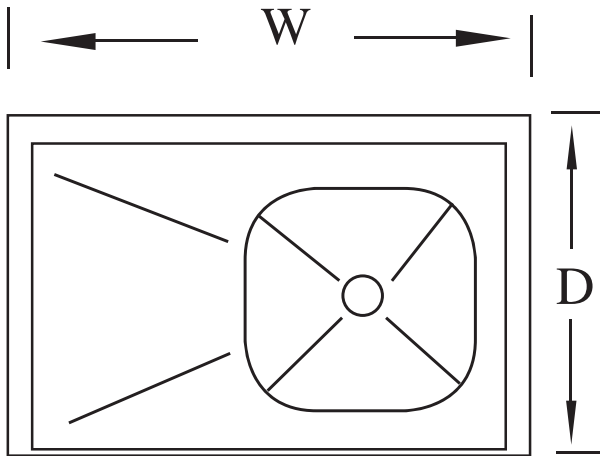

Item# _____
Project: _____
Qty: _____

1 Bowl Economy Sink Stainless Steel 18 Gauge, 14" Deep

Serv-Ware

Features

- 304 Series Stainless Steel
- 18 Gauge Construction
- Stainless Steel Gussets
- 14" Deep Bowls Welded Together
- 9¼" Backsplash (11¾" from Deck to Tile Edge)
- Galvanized Legs with Adjustable Feet
- Basket Strainers Included

1 Bowl Economy Sink Stainless Steel 18 Gauge, 14" Deep

Model	Bowl Size (W x D)	Drain Boards	Size (Wx D)	Weight/lbs (Shipping)
E1CWP1818	18" x 18"	N/A	23" x 23.5"	57
E1CWP1818L-18	18" x 18"	18" Left	38.5" x 23.5"	65
E1CWP1818R-18	18" x 18"	18" Right	38.5" x 23.5"	65
E1CWP18182-18	18" x 18"	Two 18"	54" x 23.5"	106
E1CWP1818L-24	18" x 18"	24" Left	44.5" x 23.5"	69
E1CWP1818R-24	18" x 18"	24" Right	44.5" x 23.5"	69
E1CWP18182-24	18" x 18"	Two 24"	66" x 23.5"	110
E1CWP1824	18" x 24"	N/A	23" x 29.5"	86
E1CWP18242-24	18" x 24"	Two 24"	66" x 29.5"	78
E1CWP1824L-24	18" x 24"	24" Left	44.5" x 29.5"	78
E1CWP1824R-24	18" x 24"	24" Right	44.5" x 29.5"	78
E1CWP2424	24" x 24"	N/A	29" x 29.5"	65
E1CWP2424L-24	24" x 24"	24" Left	50.5" x 29.5"	135
E1CWP2424R-24	24" x 24"	24" Right	50.5" x 29.5"	135
E1CWP3024	30" x 24"	N/A	35" x 29.5"	53
E1CWP3624	36" x 24"	N/A	41" x 29.5"	58