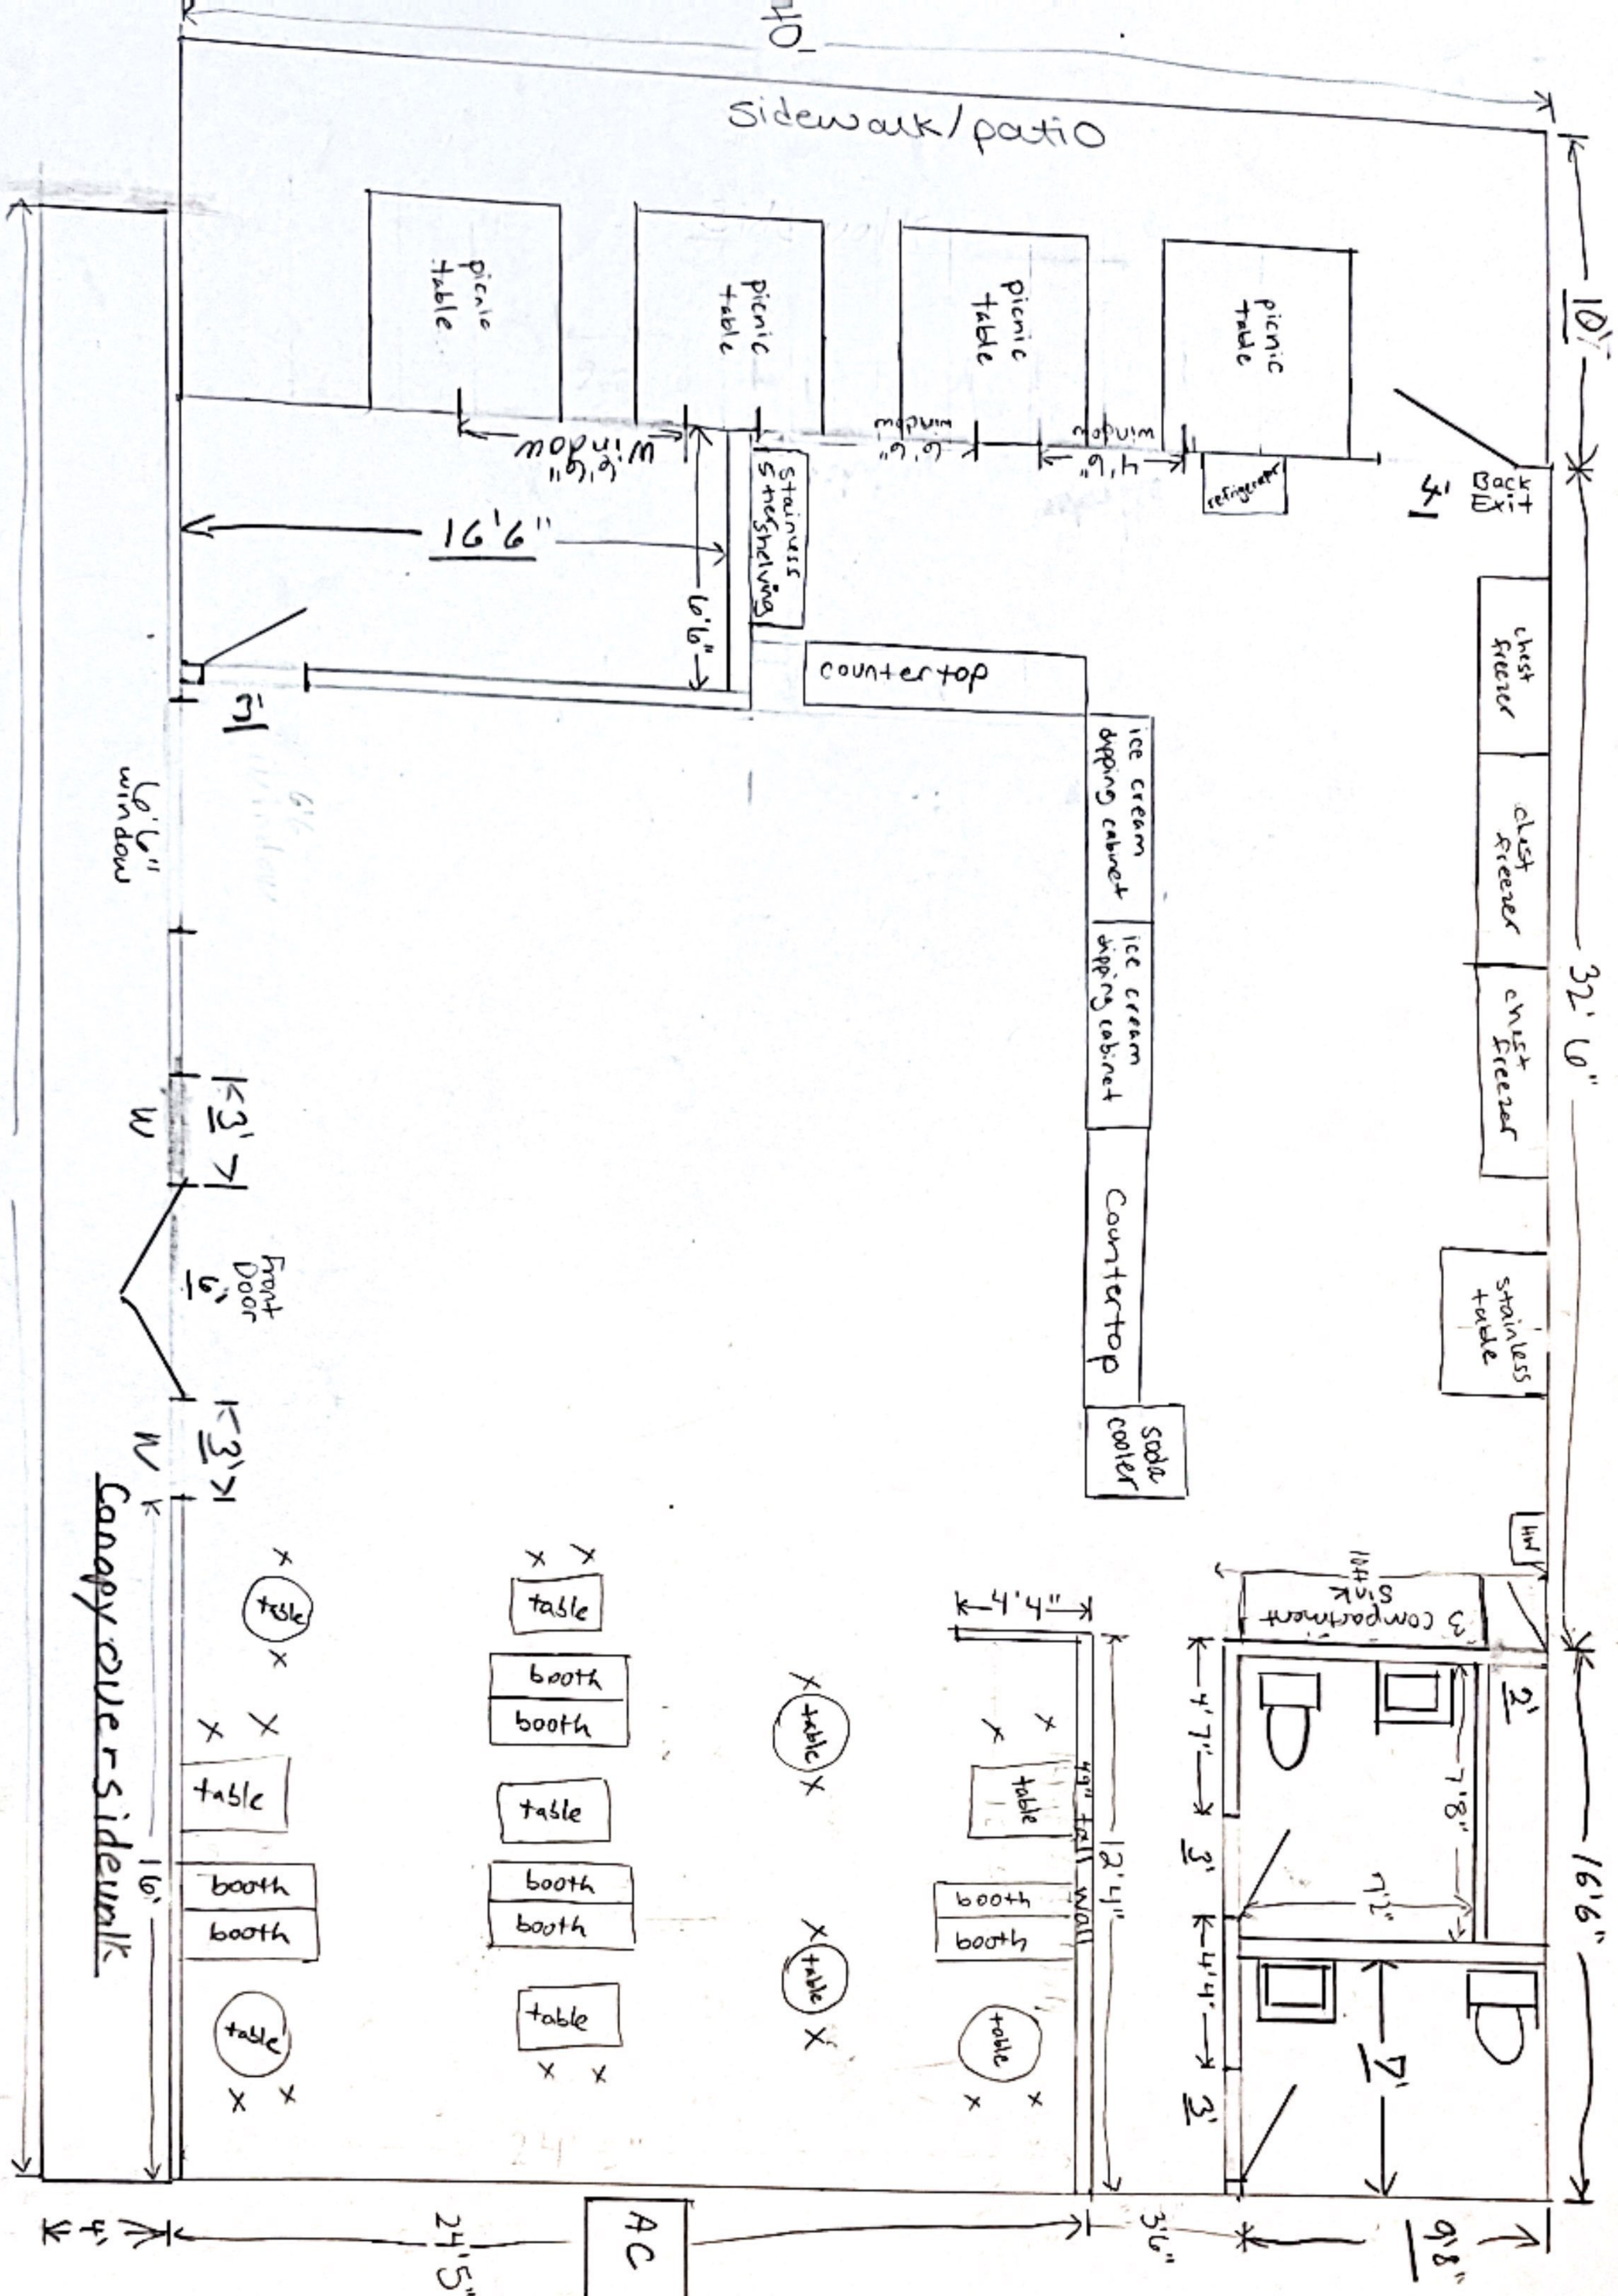

CM

CM

CM

CM

Key Crepe
Myrtle

CM

Parking Lot

Key
 HW = 12x14 handwashing sink
 1/4" = 1 ft
 x = chair