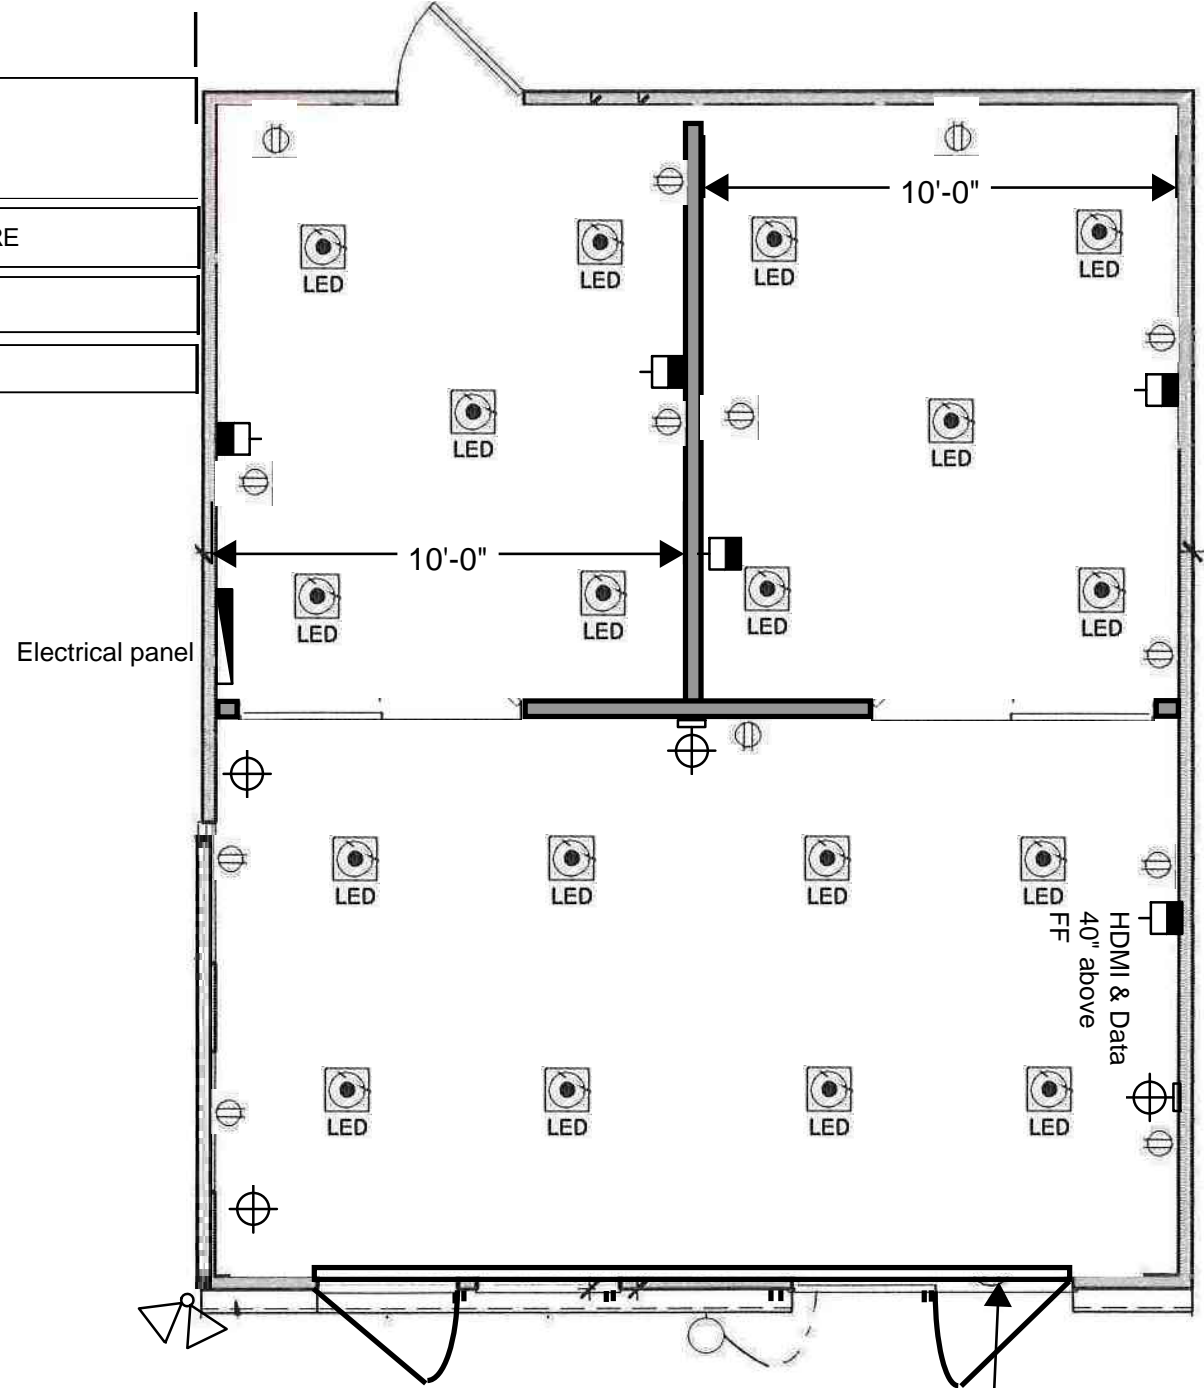

	HANGING
	ELECTRICAL PANEL
	FLOOD LIGHT
	WALL MOUNT FIXTURE
	MEDIA JACK
	110V OUTLET

**SALES CENTER
ELECTRICAL PLAN**

ILLUMINATED EXIT SIGN ABOVE DOOR