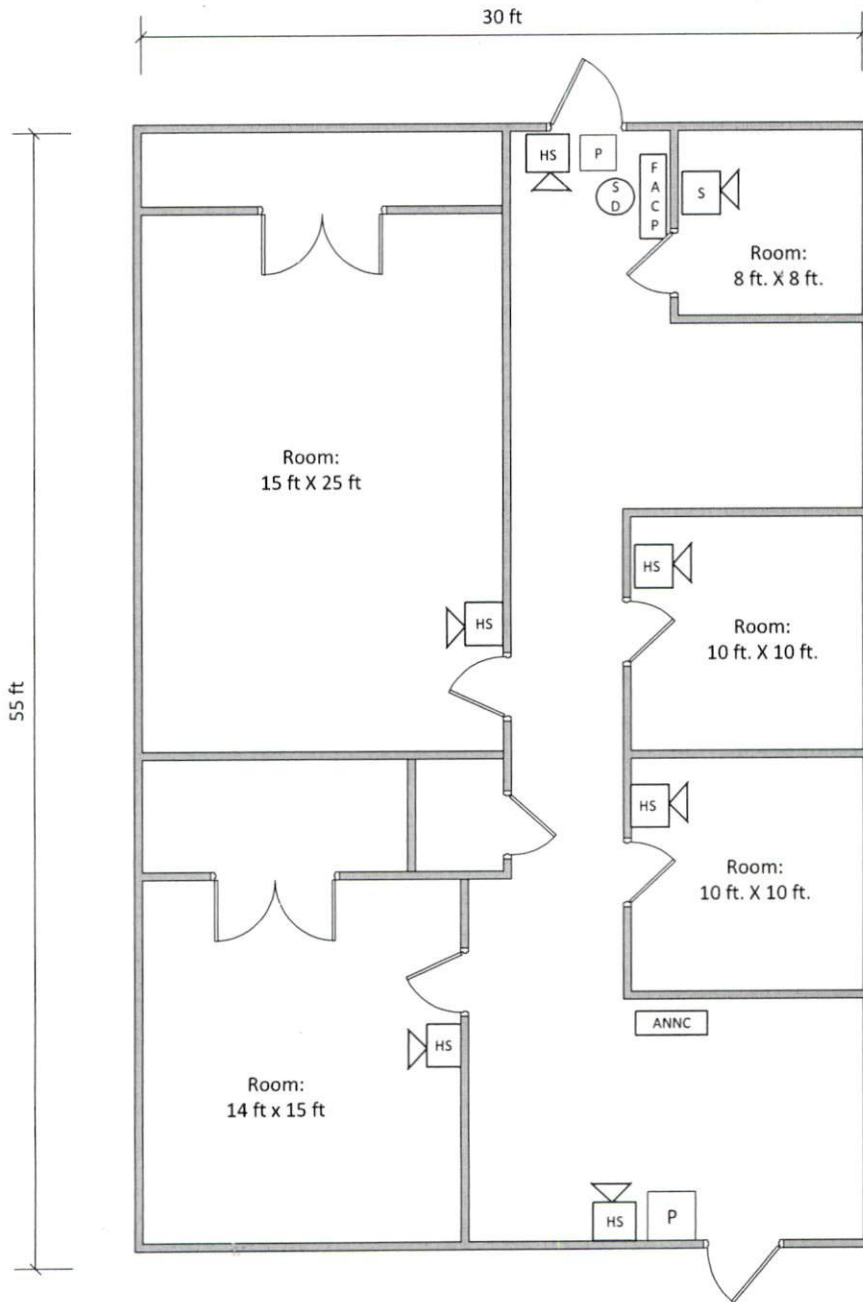

After School Care  
 1503 Denim Drive, Erwin NC

Legend

After School Care  
1503 Denim Drive, Erwin NC