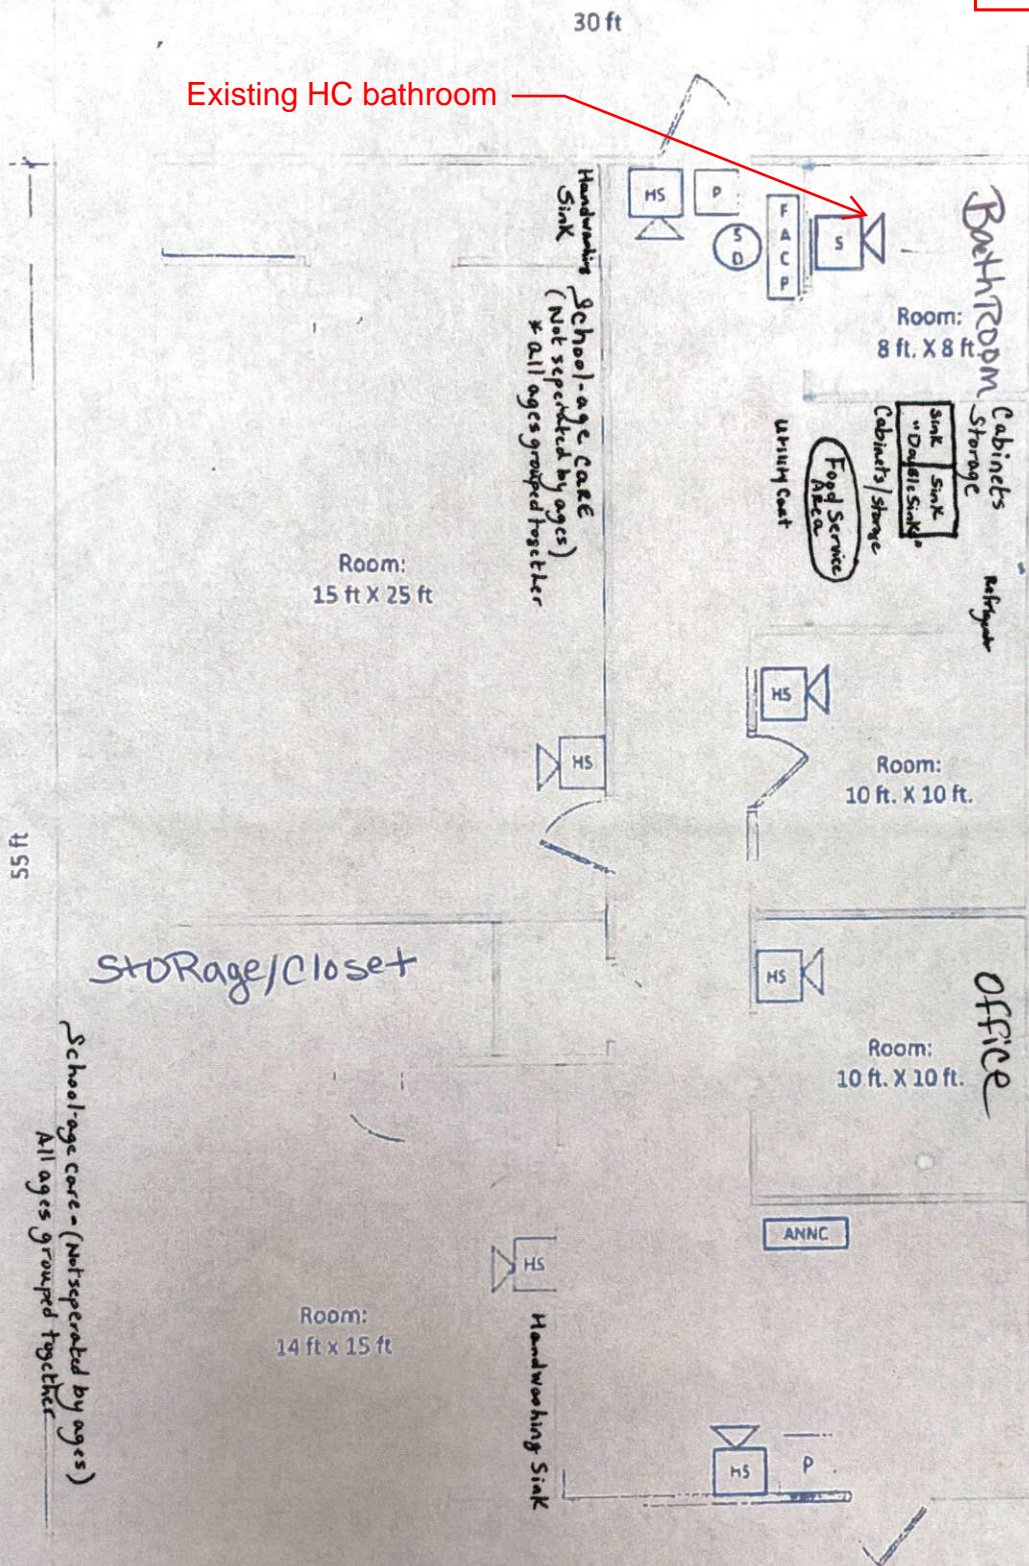

After School Care  
1503 Denim Drive, Erwin NC

Max Occupant load is 30

Legend

School-age care - (Not separated by ages)  
All ages grouped together