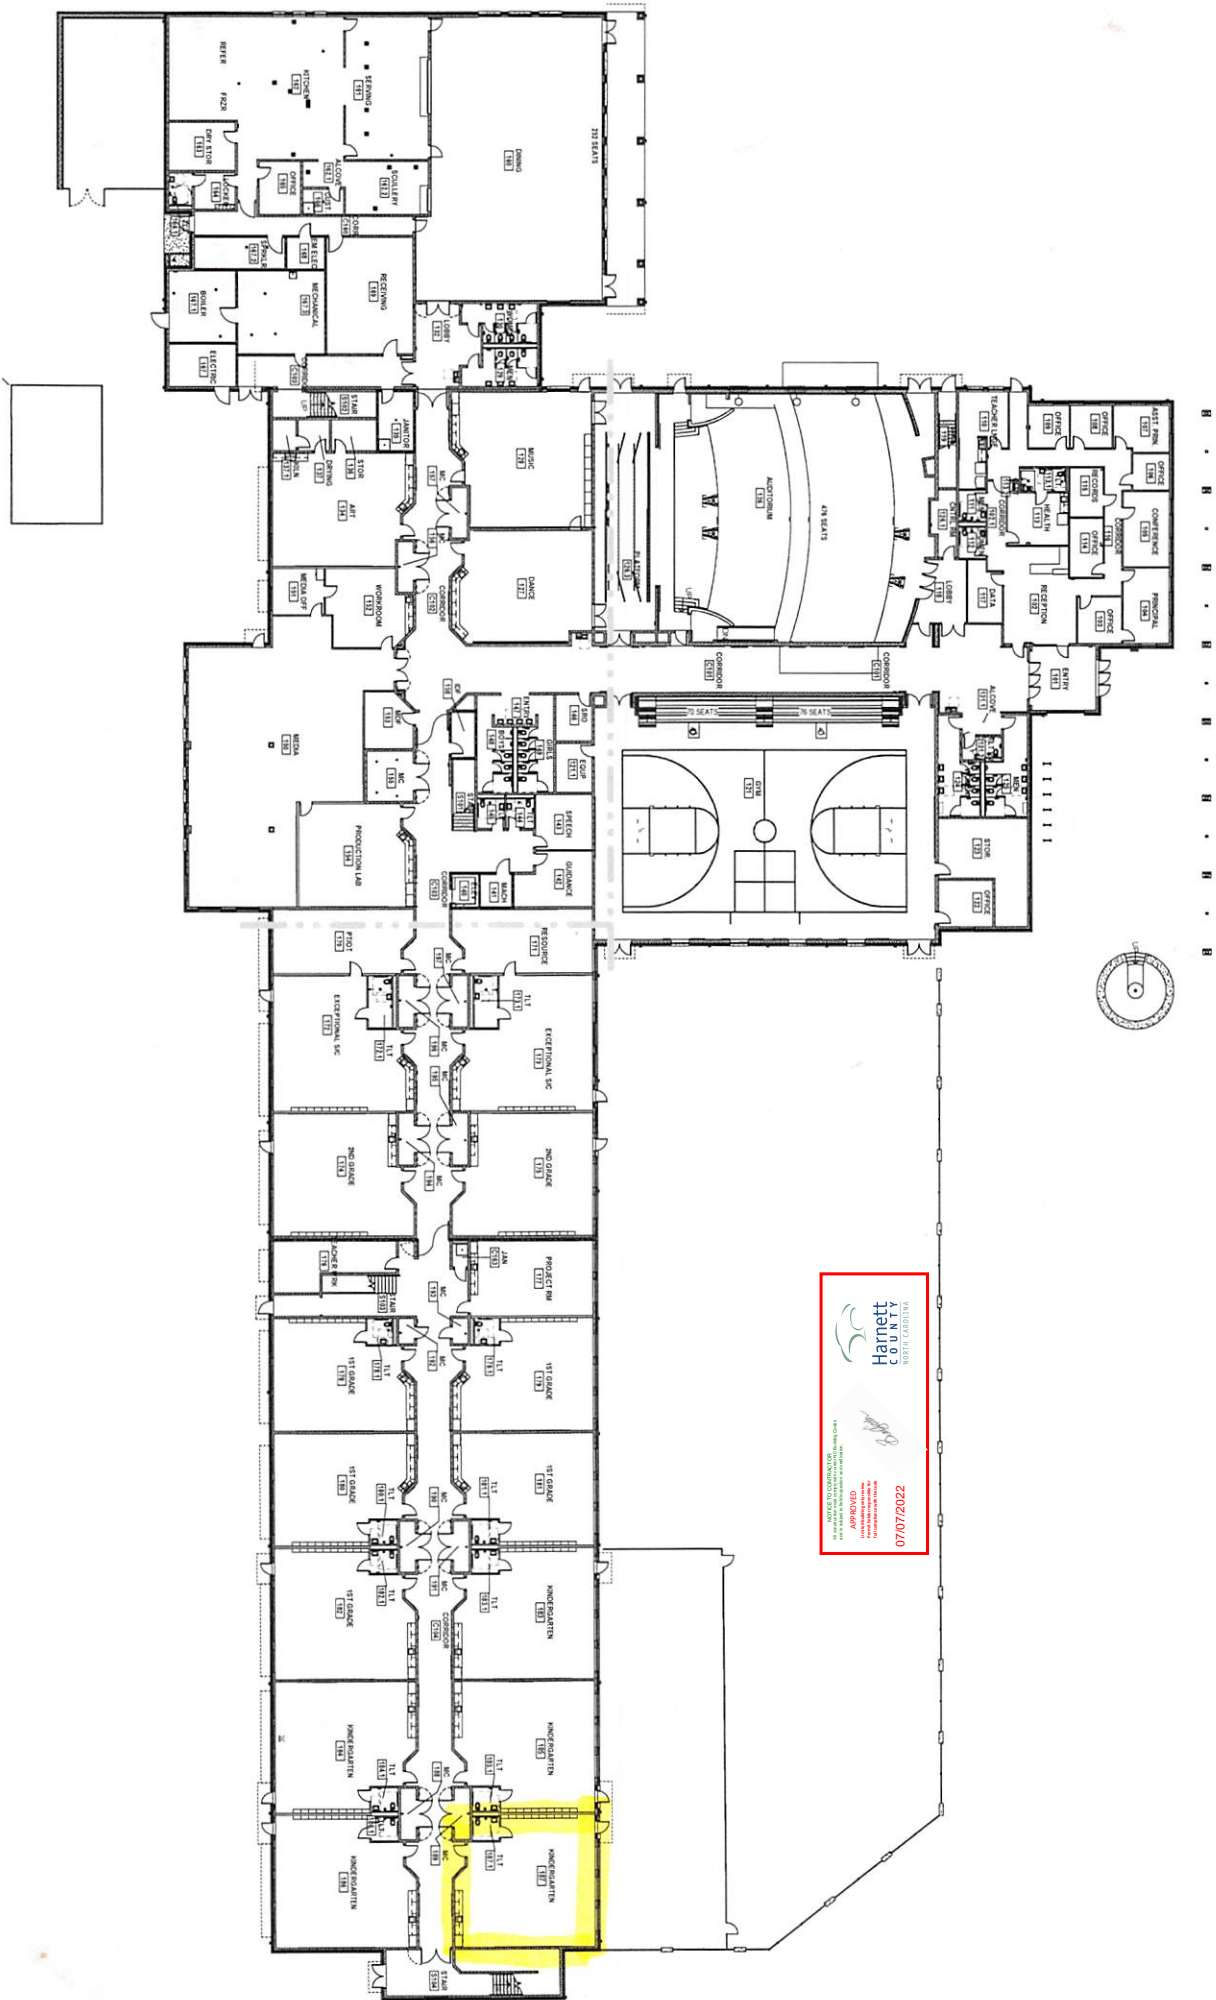

Ervin Elementary
2nd floor

Erwin Elementary
1st Floor

APPROVED FOR CONSTRUCTION
APPROVED
07/07/2022

Harnett
COUNTY
NORTH CAROLINA

STATE OF NORTH CAROLINA
 DEPARTMENT OF HEALTH AND HUMAN
 RESOURCES
 DIVISION OF CHILD DEVELOPMENT AND
 EARLY EDUCATION
 333 E. SIX FORKS ROAD
 RALEIGH, NC 27609
 2201 MAIL SERVICE CENTER
 RALEIGH, NC 27699-2201

Center Name Erwin Elementary ID# _____
 Center Capacity 18 children, 2 adults Ceiling Height _____
 Building Inspection Date _____ # of Rooms Approved _____
 Prepared By _____ Date _____
 Checked By _____ Date _____

FLOOR PLAN DIAGRAM

Rev. 6/19

Erwin Elementary - Rm 187
 Students: 18 adults: 2
 Ages 3-5 Hours: 8:00 - 3:30