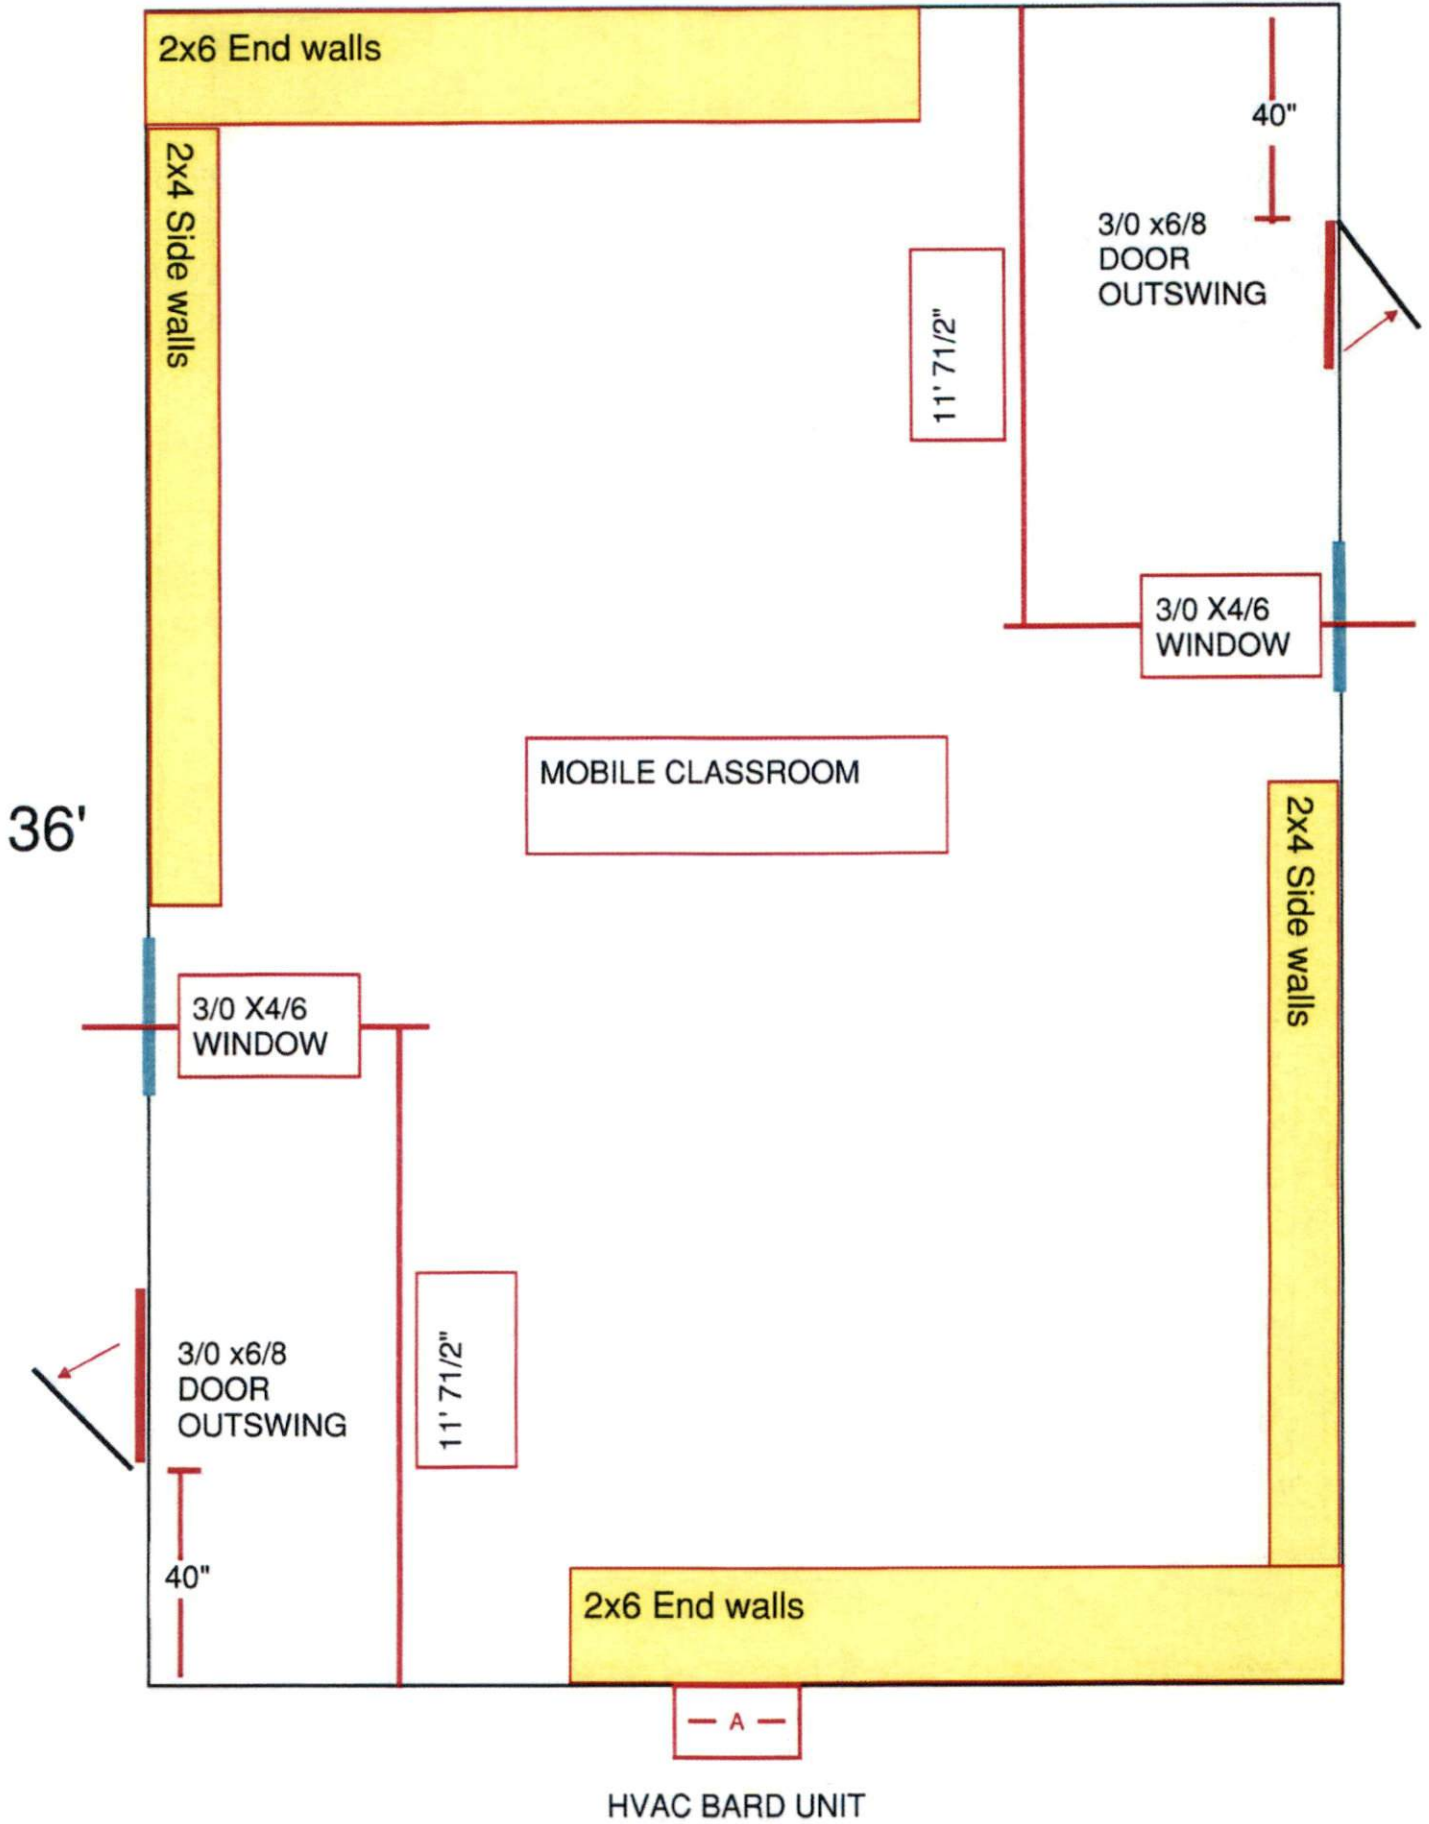

1  
**MOBILE CLASSROOM FOUNDATION PLAN**  
 1/4" = 1'-0"

Project #: 100-FOUND  
 Design By: JG  
 Checked By: 04/19/2013  
 Issue Date: 04/19/2013

24'

# OUTSIDE WALL DETAILS

Reviewed for Fire Code Compliance

Leslie Jackson

05/19/2022 7:22:40 AM

*1/2 SHEETROCK*

*R-15 INSULATION*