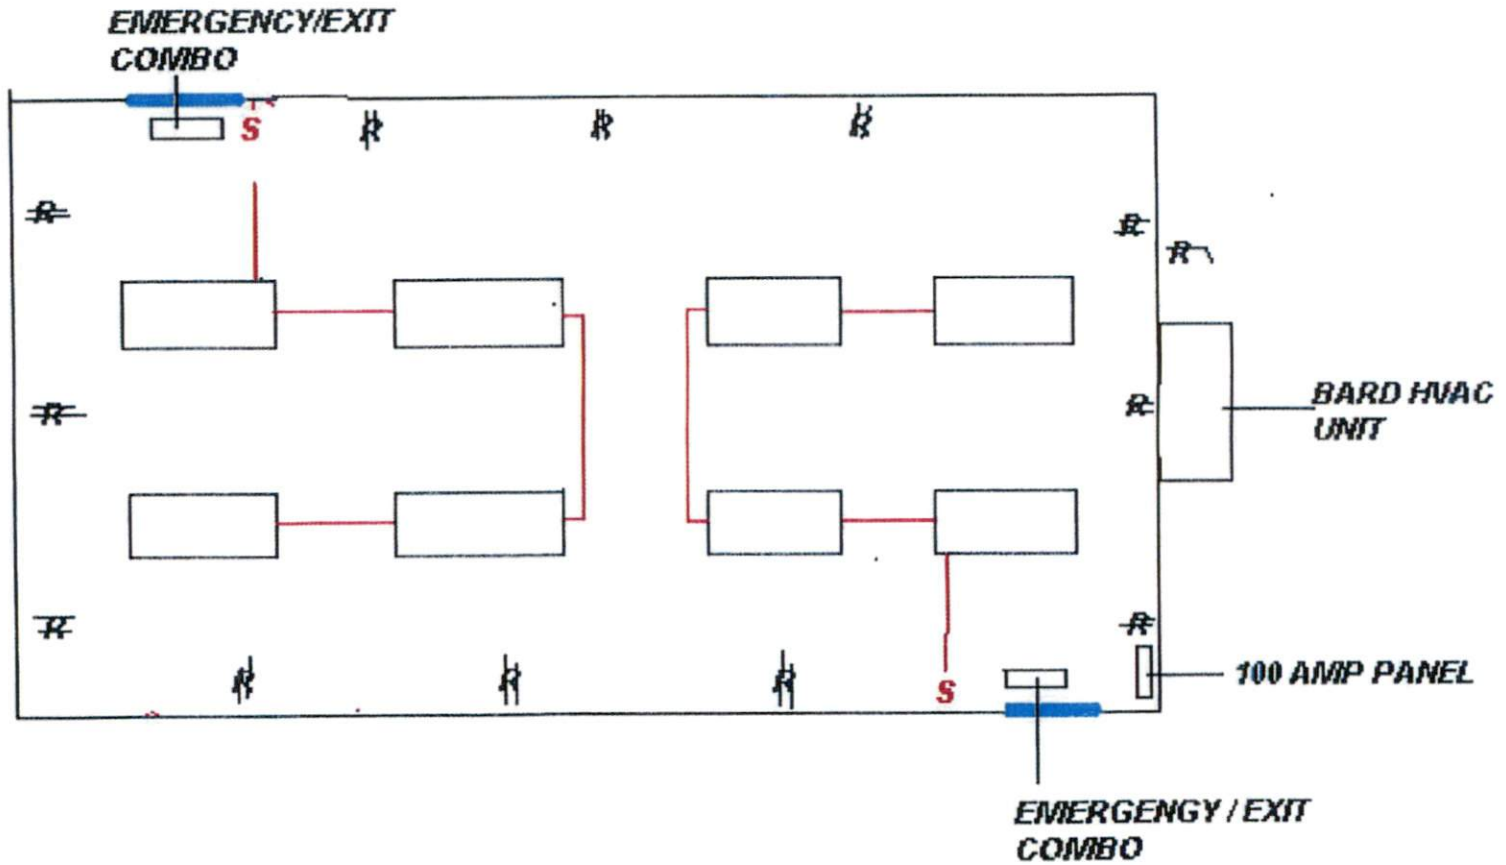

1  
**MOBILE CLASSROOM FOUNDATION PLAN**  
 1/4" = 1'-0"

Project #: 100-FOUND  
 Design By: JG  
 Checked By: 04/19/2013  
 Issue Date: 04/19/2013

24'

# OUTSIDE WALL DETAILS

Reviewed for Fire Code Compliance

Leslie Jackson

05/19/2022 7:22:40 AM

*1/2 SHEETROCK*

*R-15 INSULATION*