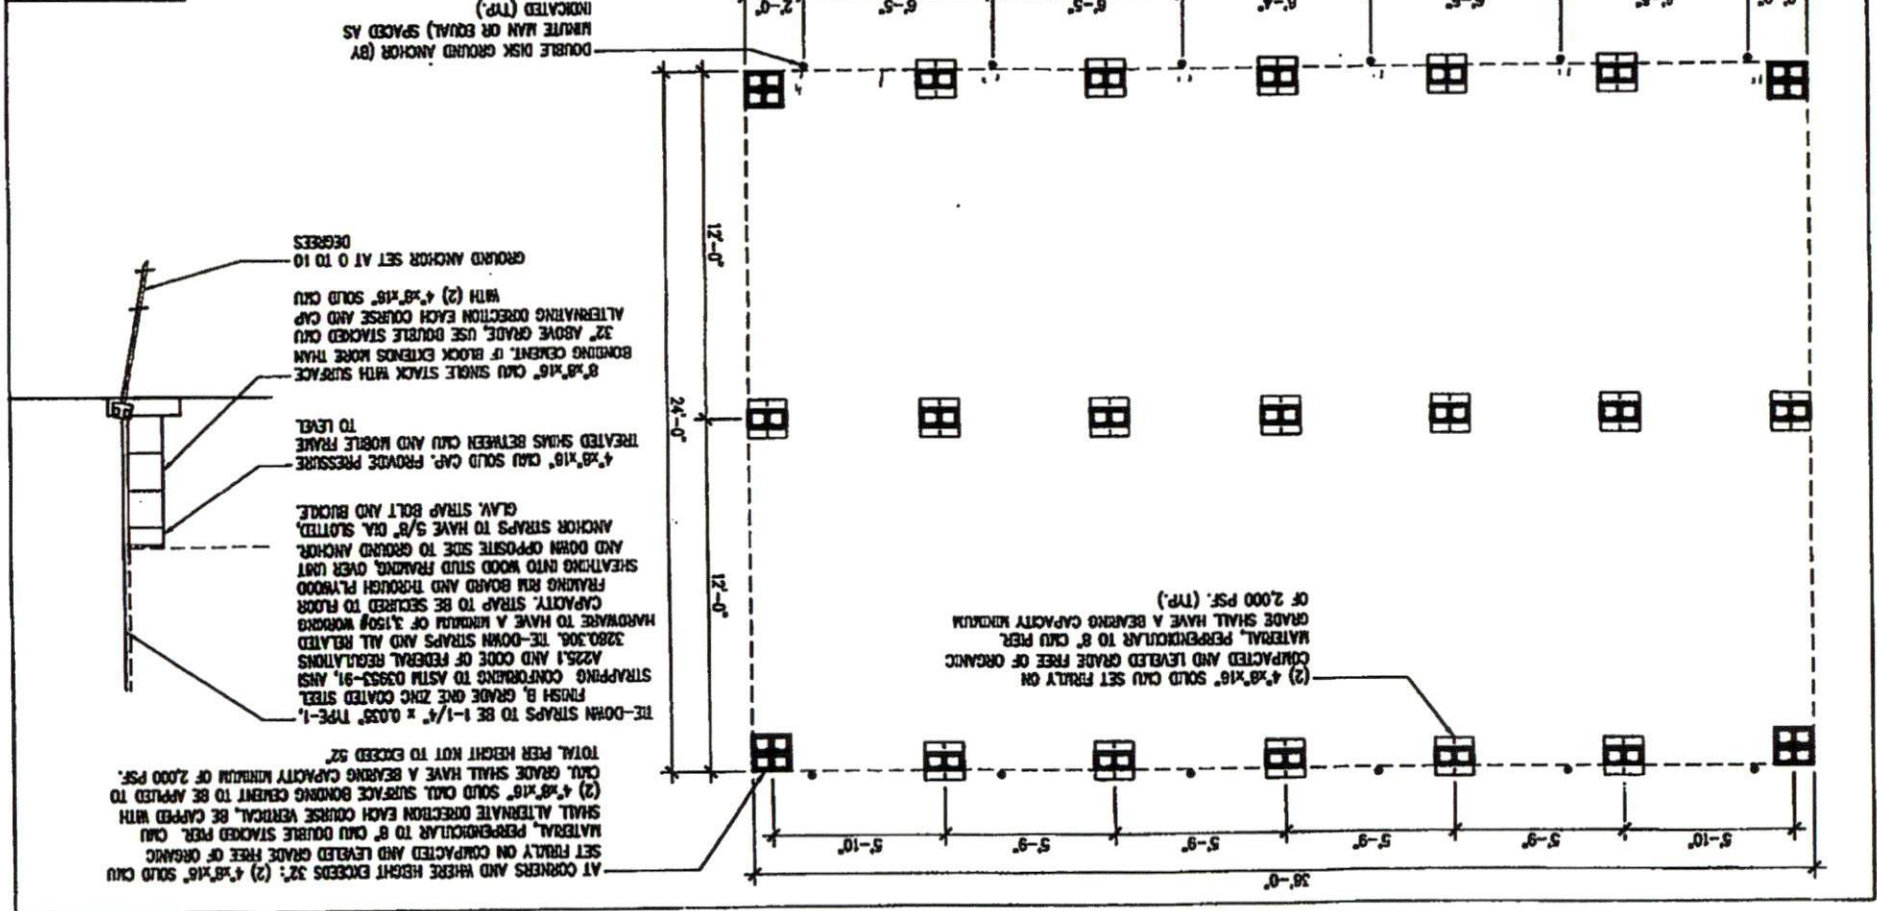

1  
**MOBILE CLASSROOM FOUNDATION PLAN**  
 1/4" = 1'-0"

Project #: 100-FOUND  
 Design By: JG  
 Checked By: 04/19/2013  
 Issue Date: 04/19/2013

24'