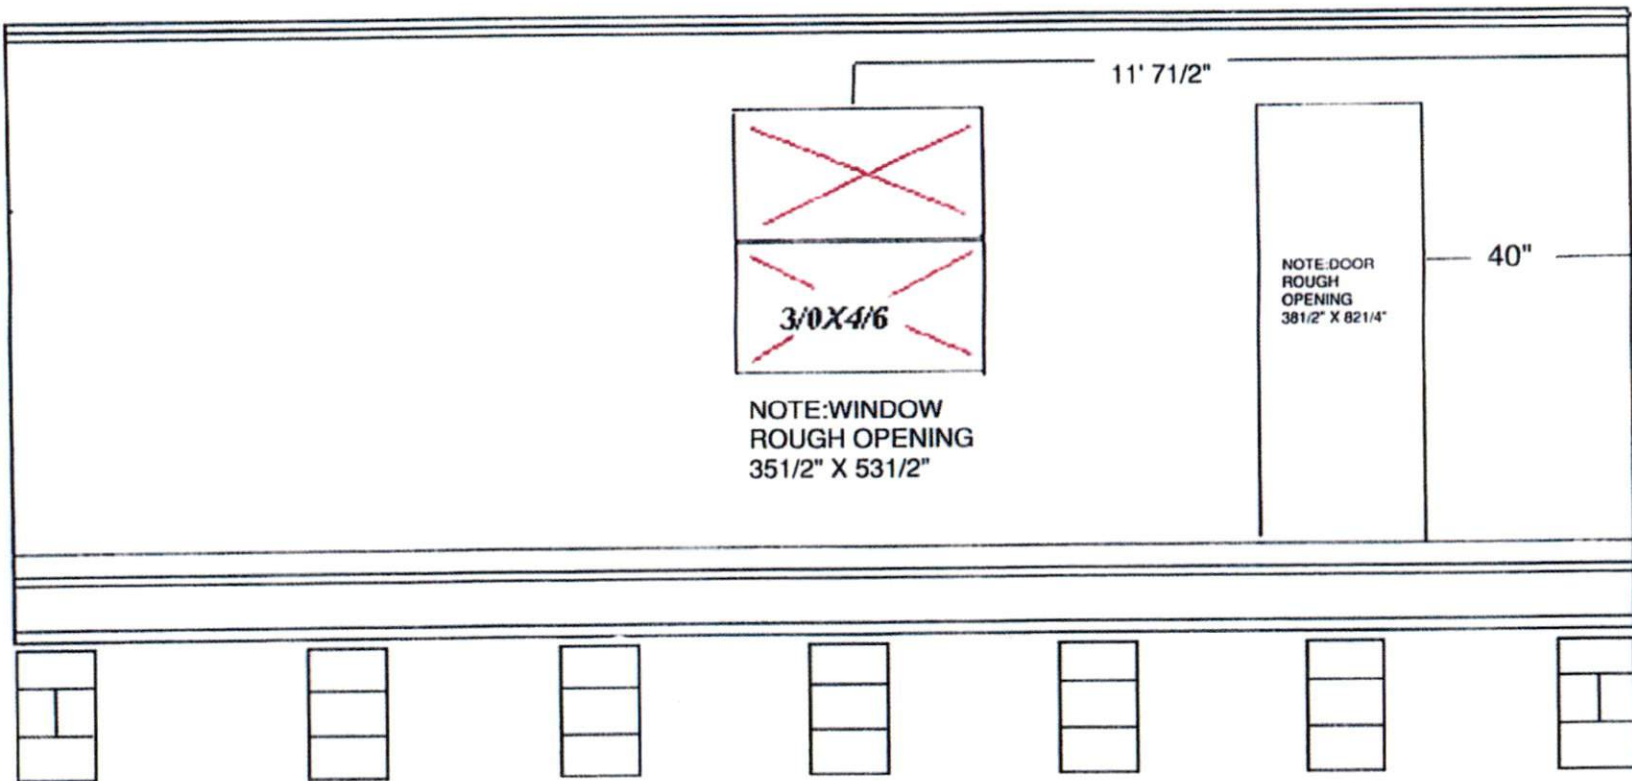

OUTSIDE WALL DETAILS