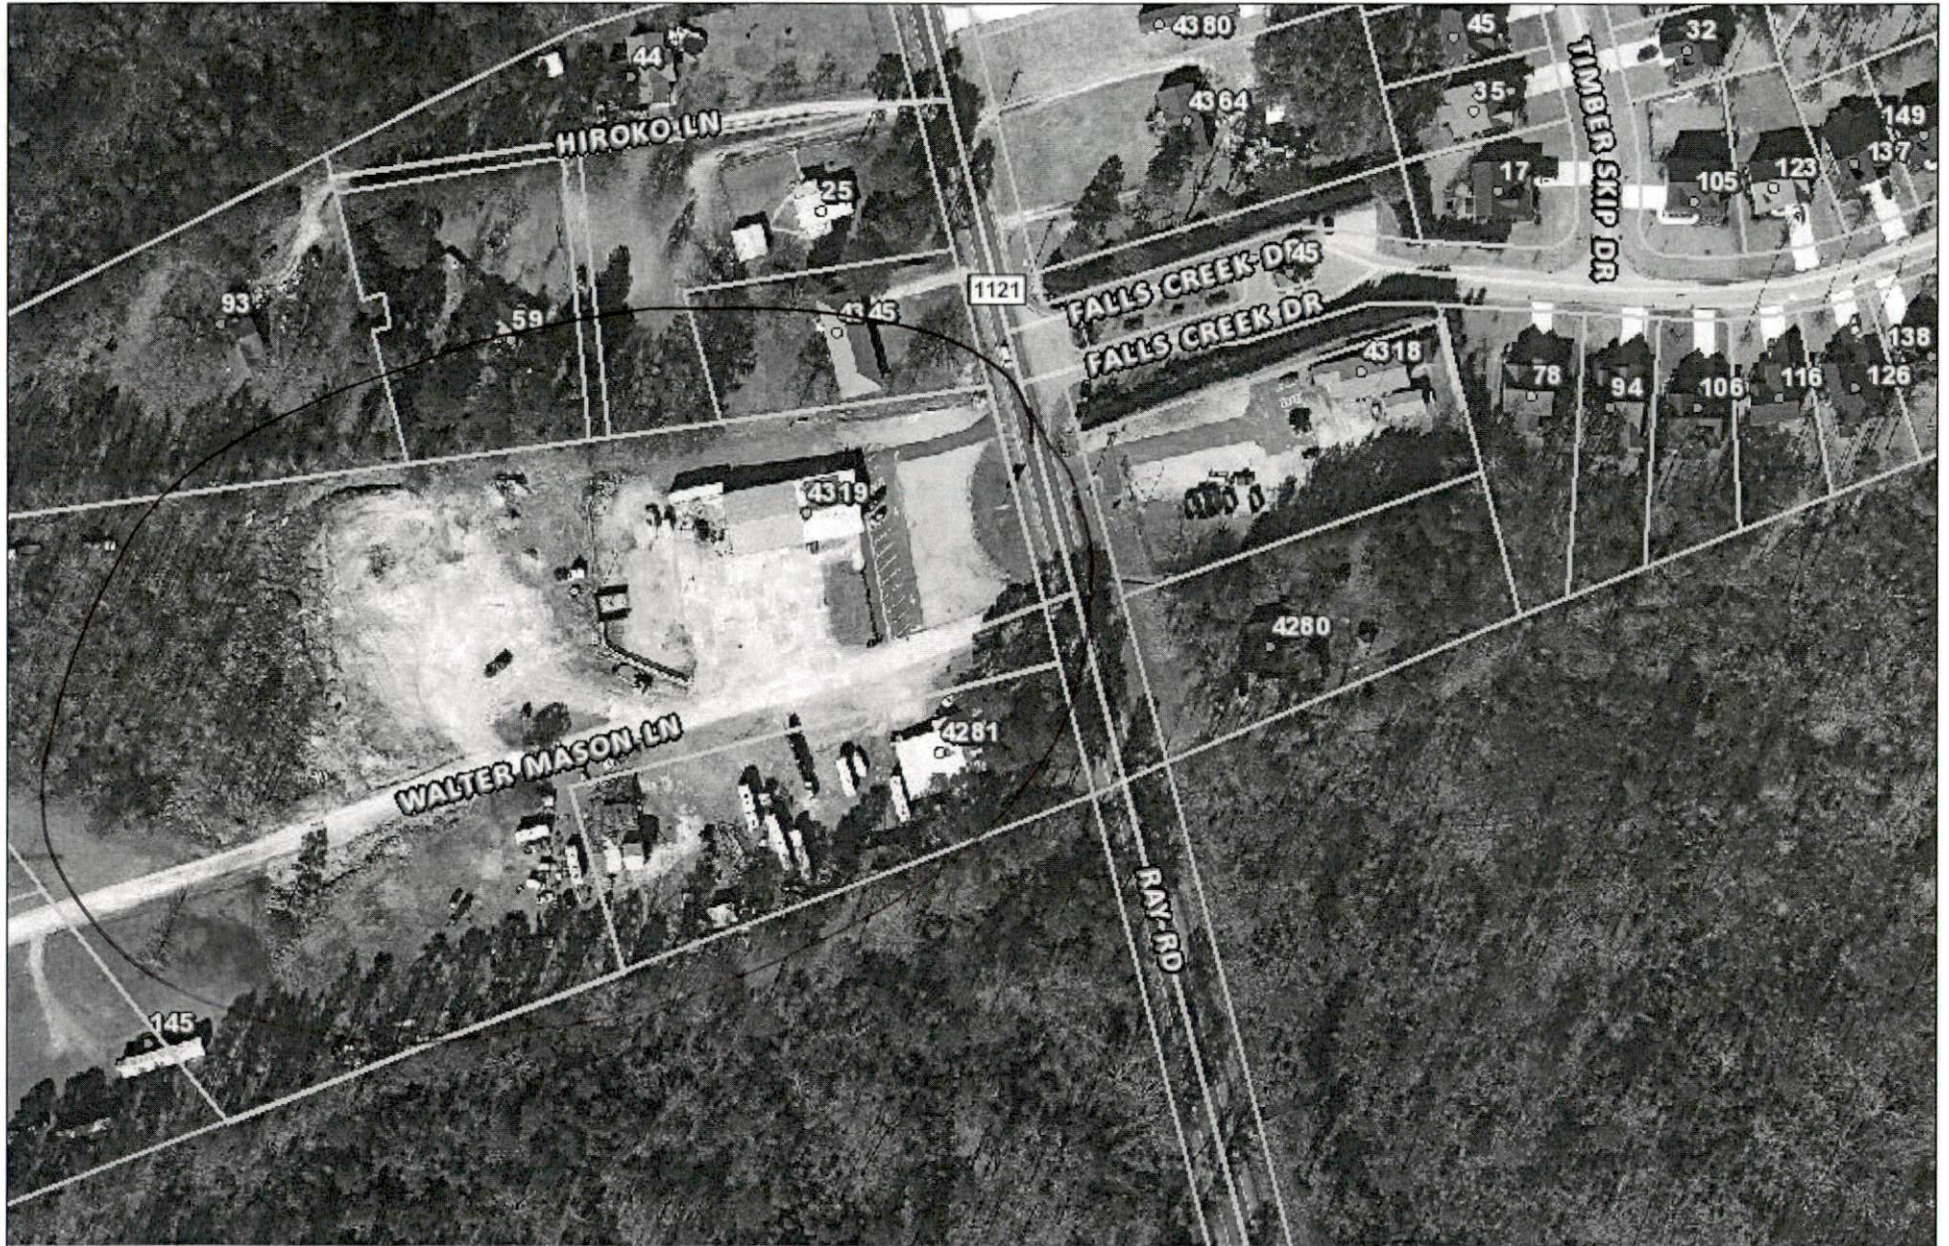

# Harnett GIS

NOT FOR LEGAL USE

GIS/E-911 Addressing  
January 20, 2022

- |                               |                   |                     |
|-------------------------------|-------------------|---------------------|
| Surrounding County Boundaries | <b>MajorRoads</b> | <b>Mile_Markers</b> |
| City Limits                   | Interstate        | Mile_Markers        |
| Address Numbers               | NC                | Railroad            |
| Airport                       | US                | Parcels             |
|                               | Roads             | CapeFearRiver       |

1 inch = 188 feet