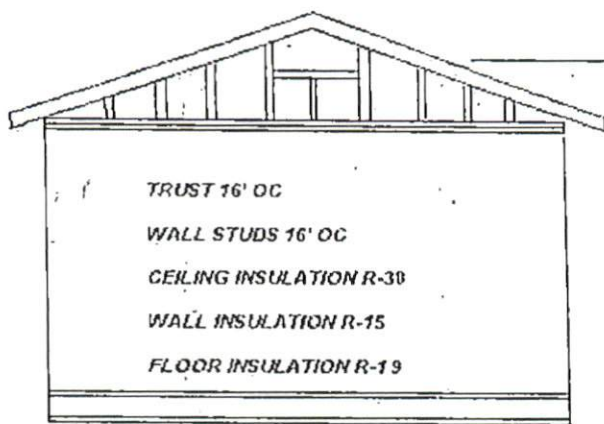

OUTSIDE WALL DETAILS

1/2 SHEETROCK

R-15 INSULATION

Project #: MOD-FCUND  
 Drawn By: JB  
 Checked By:  
 Issue Date: 05/18/2012

**MOBILE CLASSROOM FOUNDATION PLAN**

1  
 NF-1

1/4" = 1'-0"