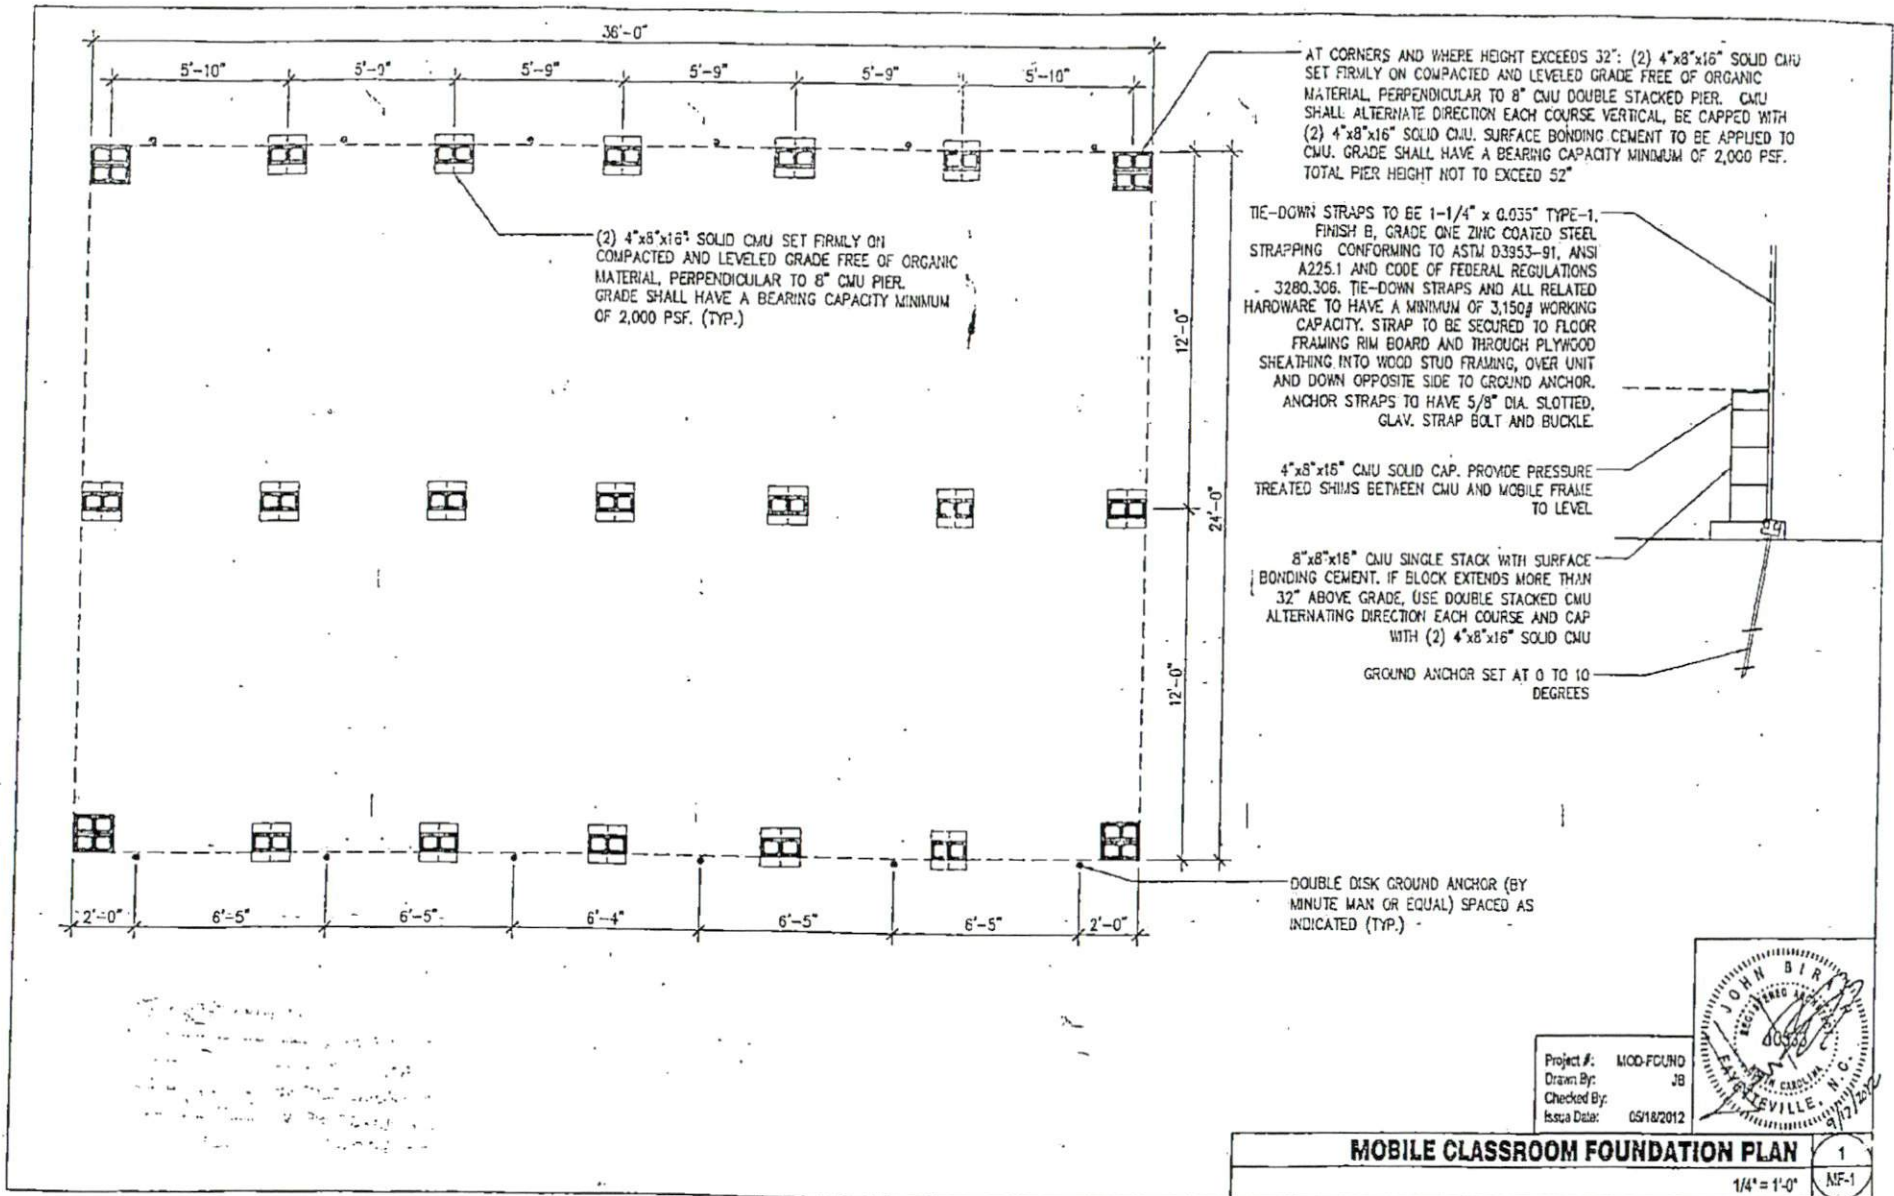

OUTSIDE WALL DETAILS

1/2 SHEETROCK

R-15 INSULATION

Project #: MOD-FCUND  
 Drawn By: JB  
 Checked By:  
 Issue Date: 05/18/2012

**MOBILE CLASSROOM FOUNDATION PLAN**

1  
 NF-1

1/4" = 1'-0"