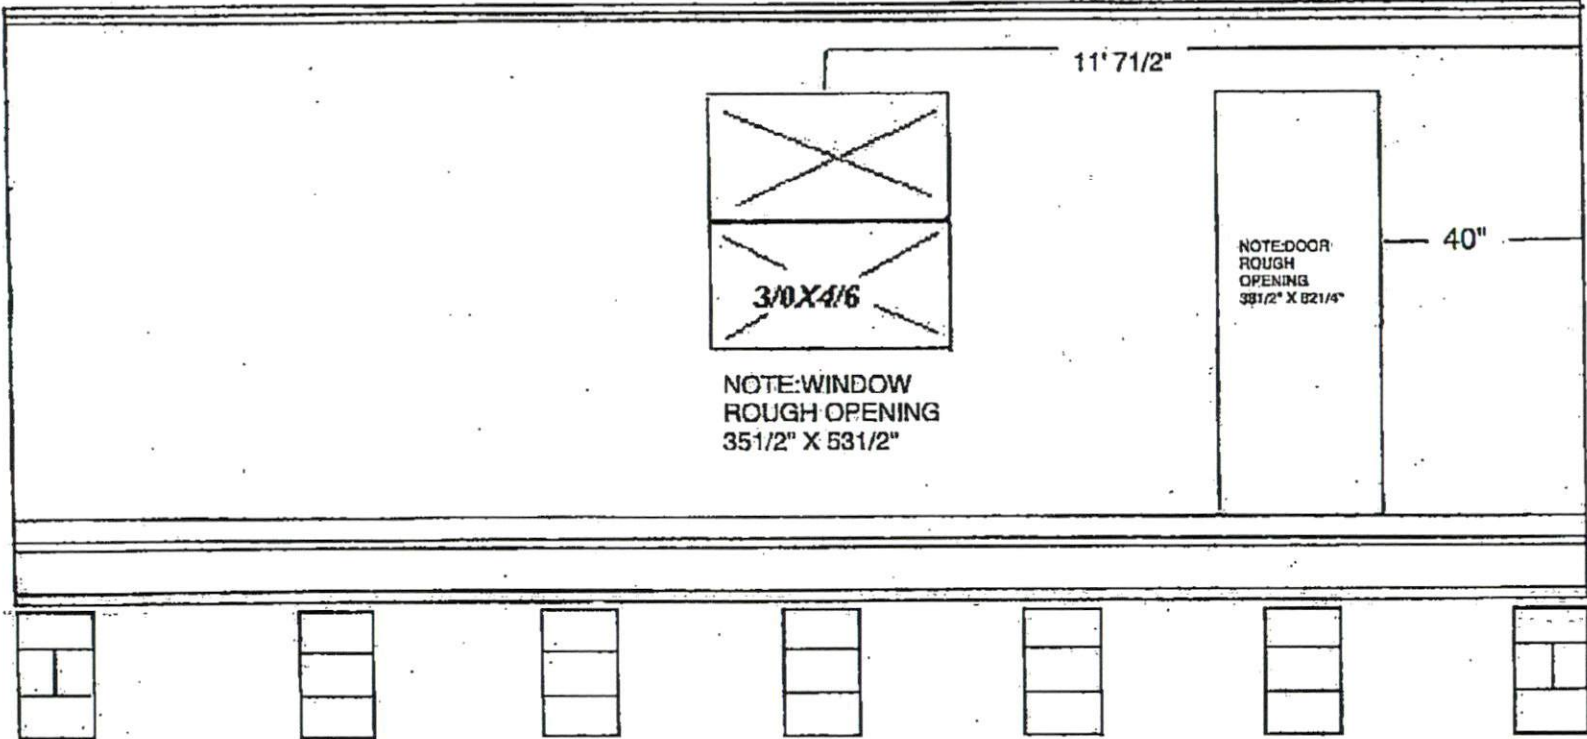

OUTSIDE WALL DETAILS

1/2 SHEETROCK

R-15 INSULATION

Project #: MOD-FCUND  
 Drawn By: JB  
 Checked By:  
 Issue Date: 05/18/2012

**MOBILE CLASSROOM FOUNDATION PLAN**

1  
 NF-1

1/4" = 1'-0"