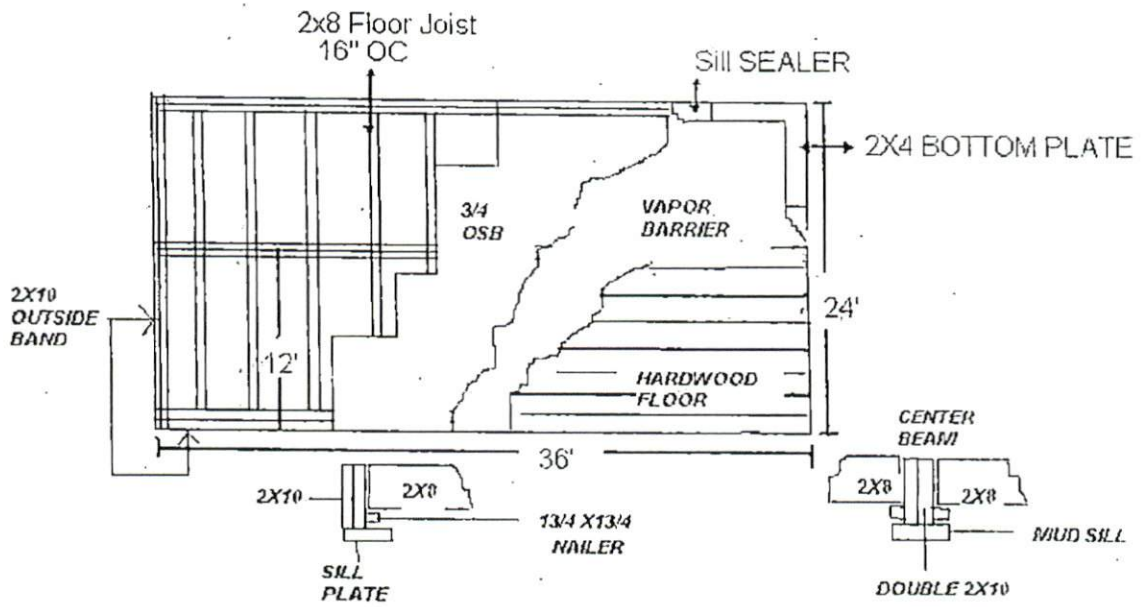

OUTSIDE WALL DETAILS

1/2 SHEETROCK

R-15 INSULATION

Project #: MOD-FCUND  
 Drawn By: JB  
 Checked By:  
 Issue Date: 05/18/2012

**MOBILE CLASSROOM FOUNDATION PLAN**

1  
 NF-1

1/4" = 1'-0"