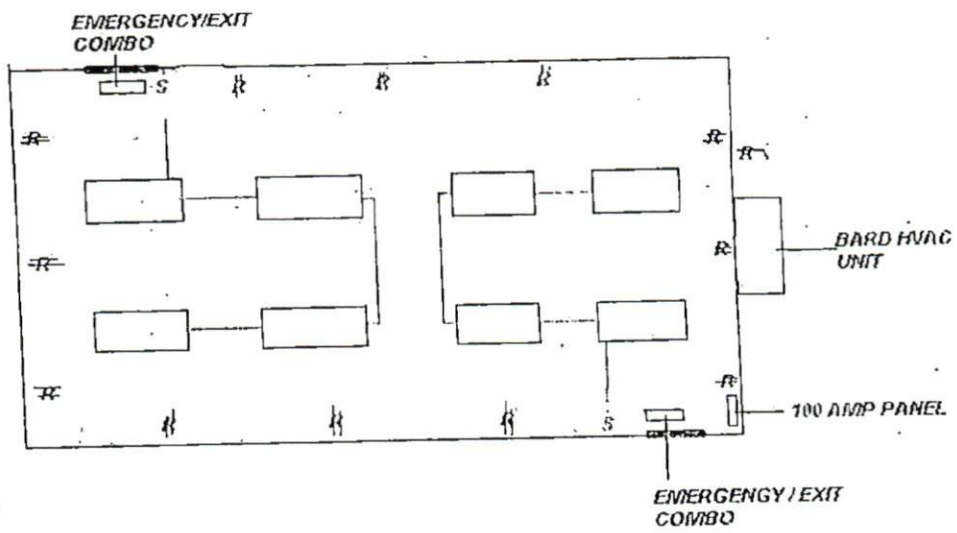

OUTSIDE WALL DETAILS

1/2 SHEETROCK

R-15 INSULATION

Project #: MOD-FCUND  
 Drawn By: JB  
 Checked By:  
 Issue Date: 05/18/2012

**MOBILE CLASSROOM FOUNDATION PLAN**

1  
 NF-1

1/4" = 1'-0"