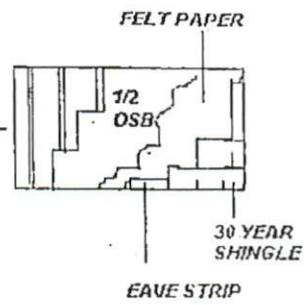

OUTSIDE WALL DETAILS

1/2 SHEETROCK

R-15 INSULATION

Project #: MOD-FCUND  
 Drawn By: JB  
 Checked By:  
 Issue Date: 05/18/2012

**MOBILE CLASSROOM FOUNDATION PLAN**

1  
 NF-1

1/4" = 1'-0"