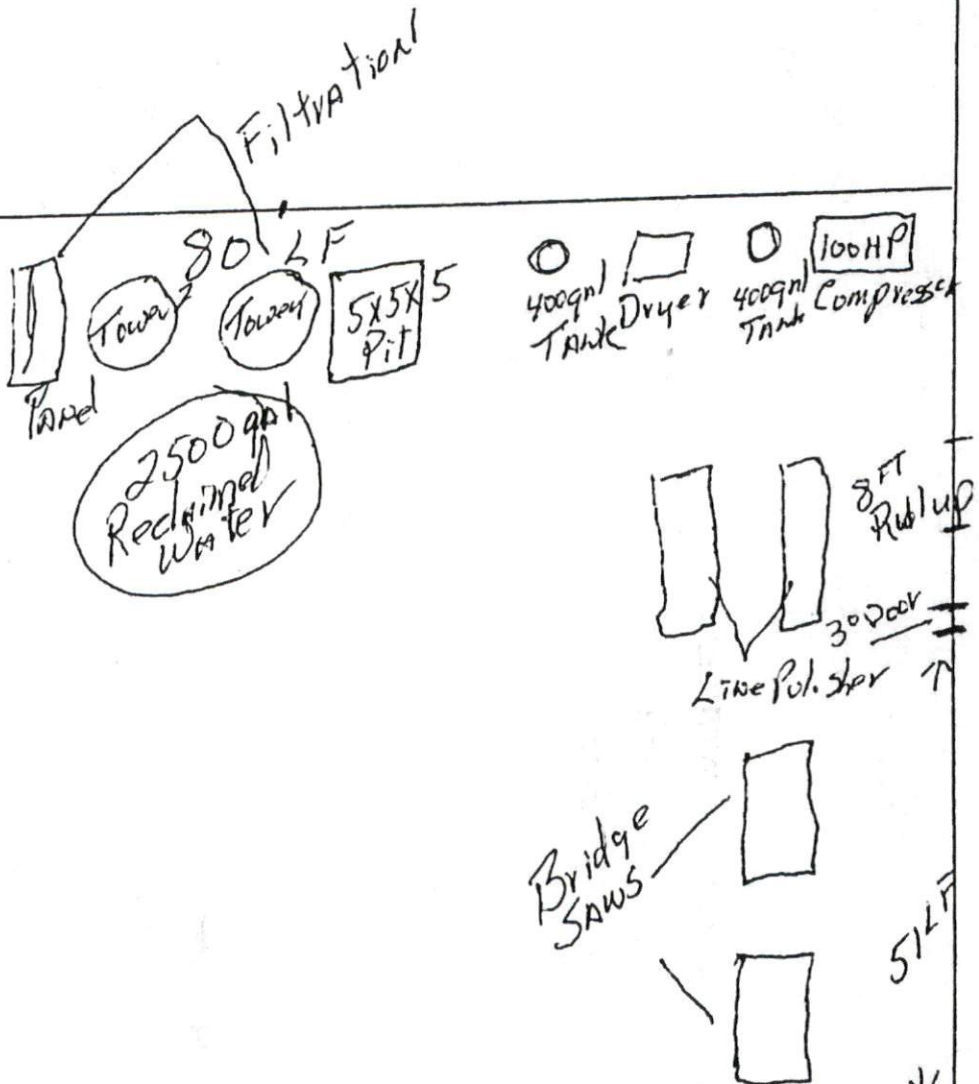

2987 N US 301
Dunn N.C. 28334
Bld #2

13LF Door | 12LF Rollup | -4LF

STORAGE

100LF

30LF

30LF

8FT Rollup

30DOOR

30LF

116LF

13LF

54LF

- * 1. CT Cabinet & meter Provided By Duke Power
To supply 400 AMP 480 V/277
- * 2 PANEL A 480/277 main Breaker PANEL
To supply power To 2 - 75 Kva Trans Formers
- * 3 PANEL B 480/277v main Breaker PANEL
To supply power To 2 - 480 Volt Pieces of Equipment
- * 4 & 5 PANEL'S C & D 200 AMP 3P 4w 120/208V
Fed From 75Kva Trans Formers
To supply power For LightS & Receptacles
- * 6 & 7 75Kva Trans Formers Fed From Panel A
Each Trans Forme supplied with 90A 480V Breaker
- # 8 2- Ground RODS For Service