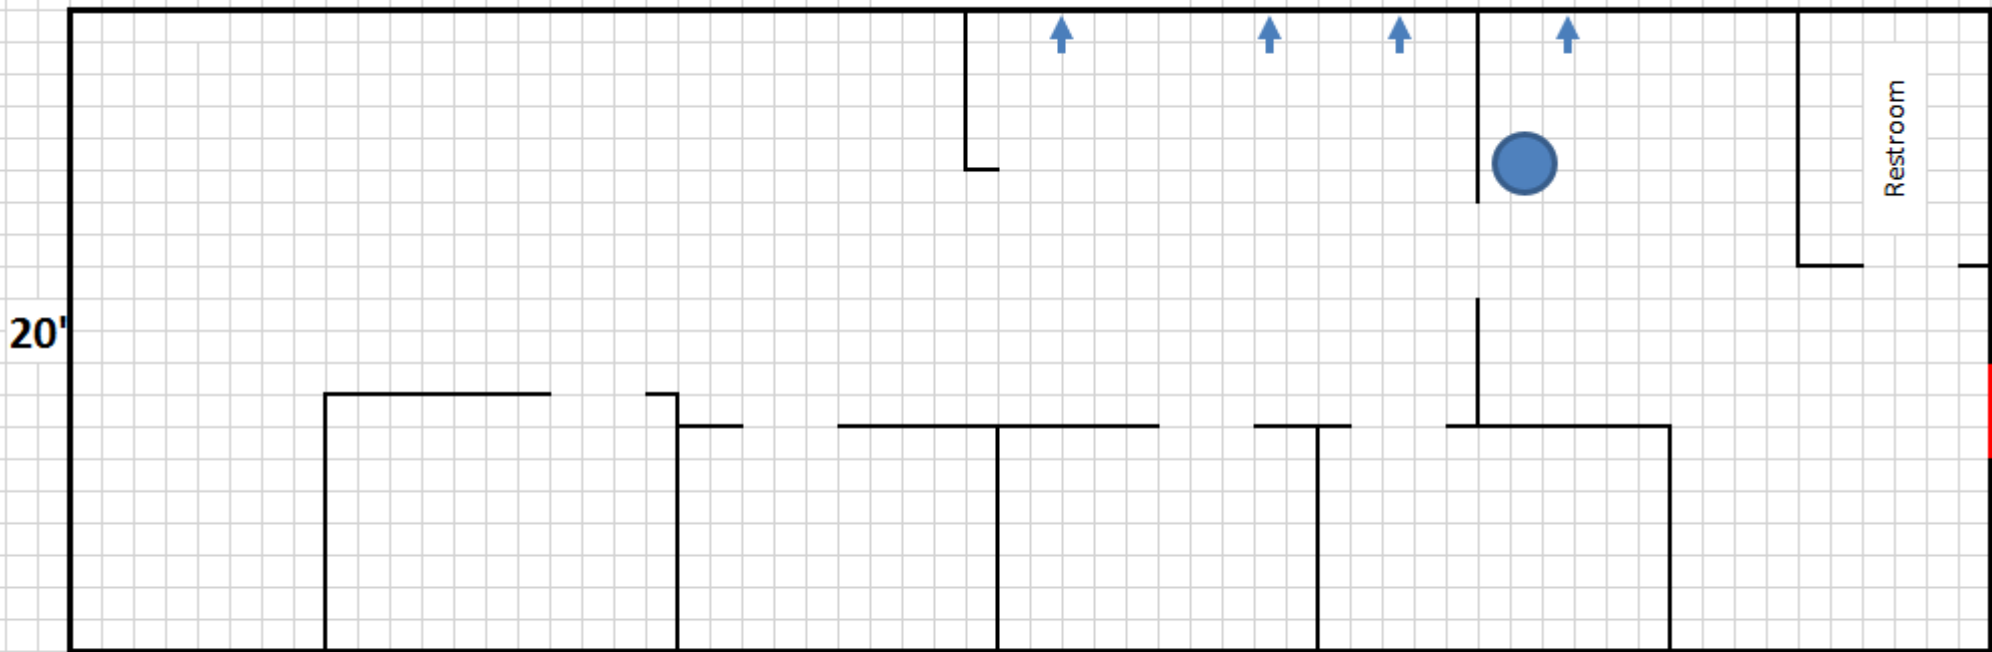

Current Layout

Restroom

20'

60'

Existing water hookups

Hot Water Heater