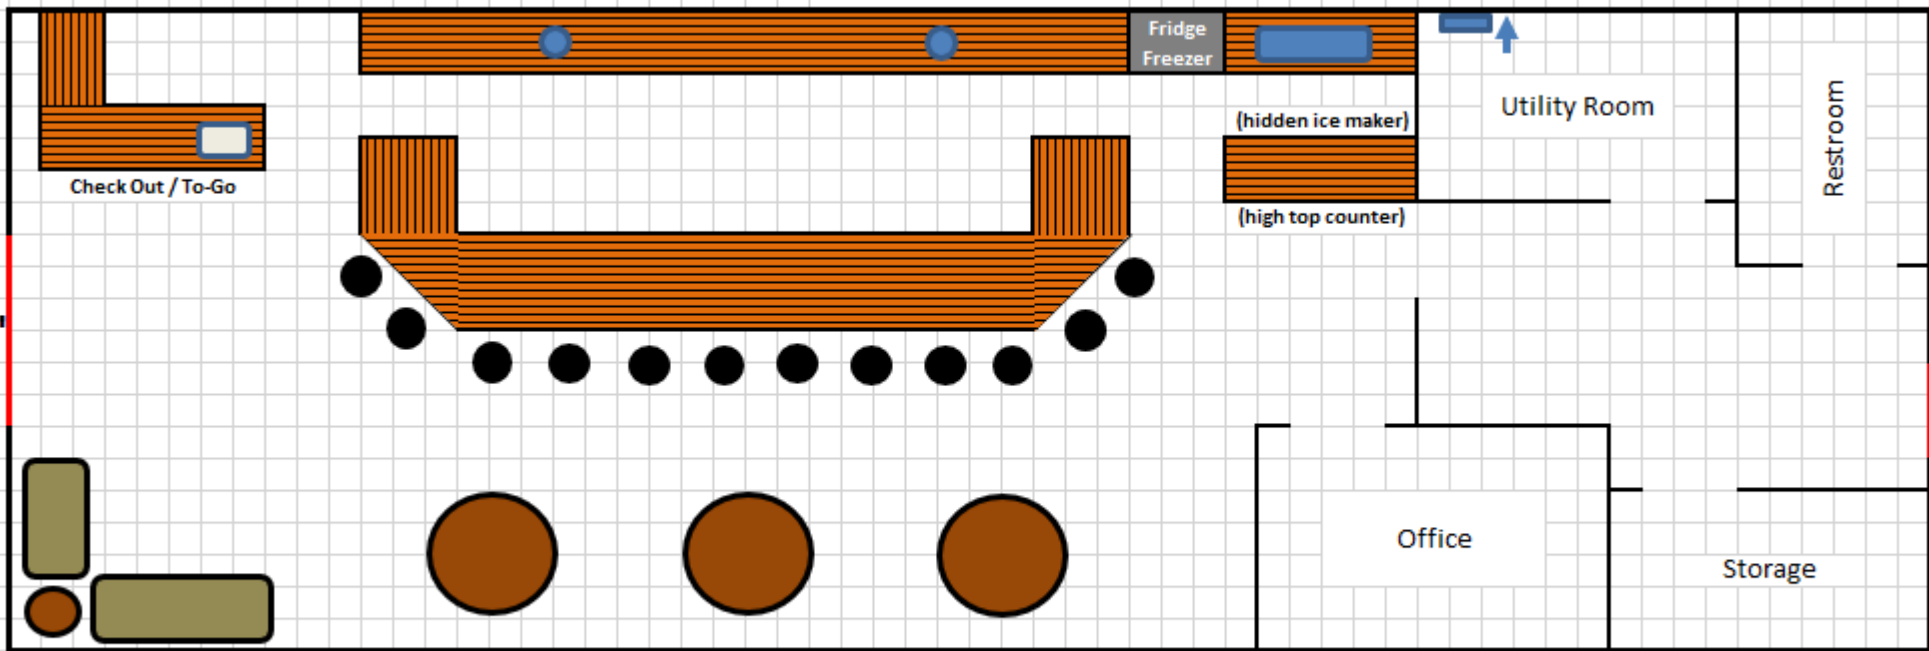

New Club Layout

20'

60'

-  Water Station
-  On Demand Water Heater