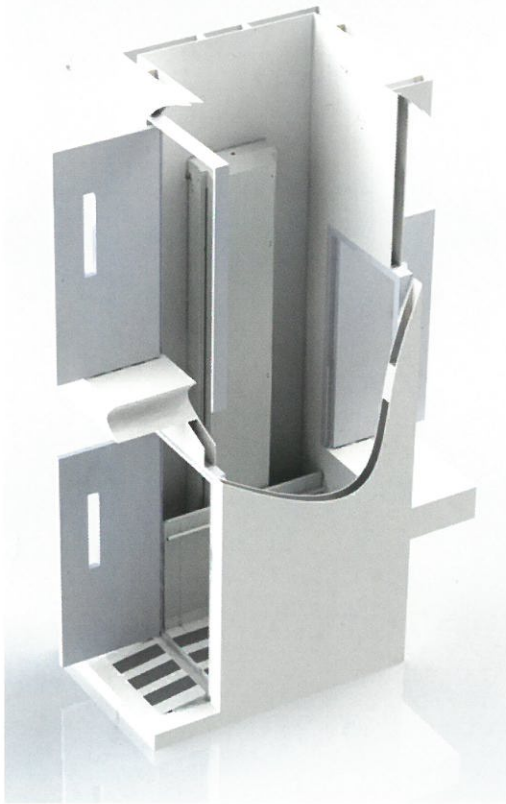

Configurations:

3-Stop

Enter-Exit Same Side

90 Degree

Straight-Through

FIRST EVER
GREEN
VERTICAL PLATFORM LIFT

Solar Options:

- Avoid the cost of running electrical wire outdoors
- Great for remote applications where electricity is not available
- Battery operated units hold charge so continuous sun is not required