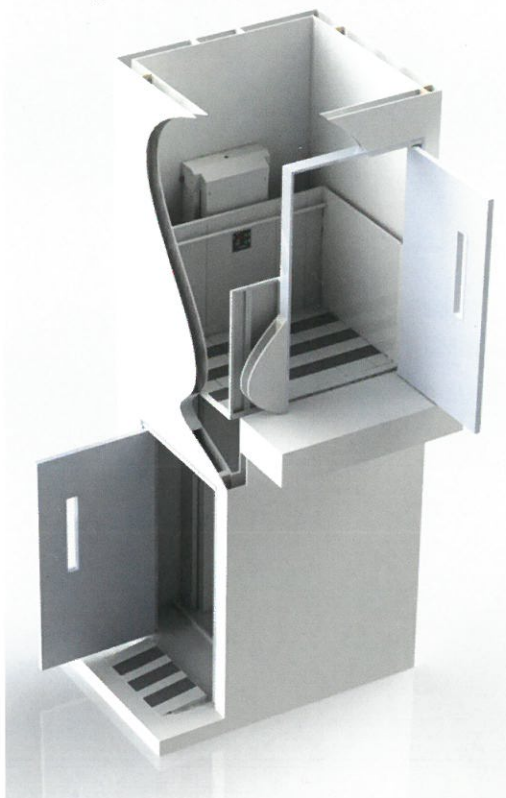

Configurations:

3-Stop

Enter-Exit Same Side

90 Degree

Straight-Through

FIRST EVER
GREEN
VERTICAL PLATFORM LIFT

Solar Options:

- Avoid the cost of running electrical wire outdoors
- Great for remote applications where electricity is not available
- Battery operated units hold charge so continuous sun is not required