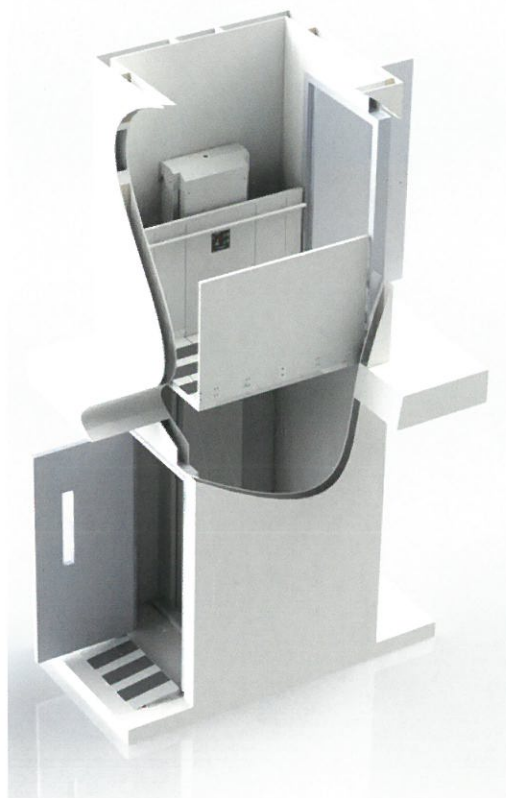

Configurations:

3-Stop

Enter-Exit Same Side

90 Degree

Straight-Through

FIRST EVER
GREEN
VERTICAL PLATFORM LIFT

Solar Options:

- Avoid the cost of running electrical wire outdoors
- Great for remote applications where electricity is not available
- Battery operated units hold charge so continuous sun is not required