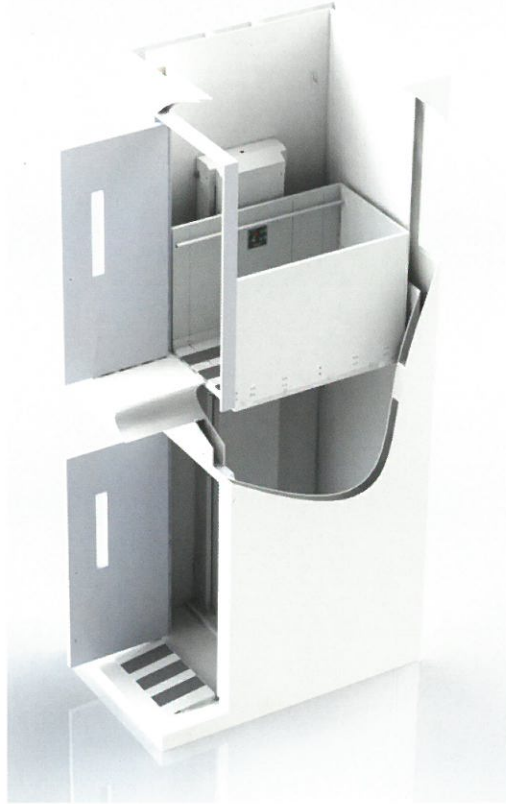

Configurations:

3-Stop

Enter-Exit Same Side

90 Degree

Straight-Through

FIRST EVER
GREEN
VERTICAL PLATFORM LIFT

Solar Options:

- Avoid the cost of running electrical wire outdoors
- Great for remote applications where electricity is not available
- Battery operated units hold charge so continuous sun is not required