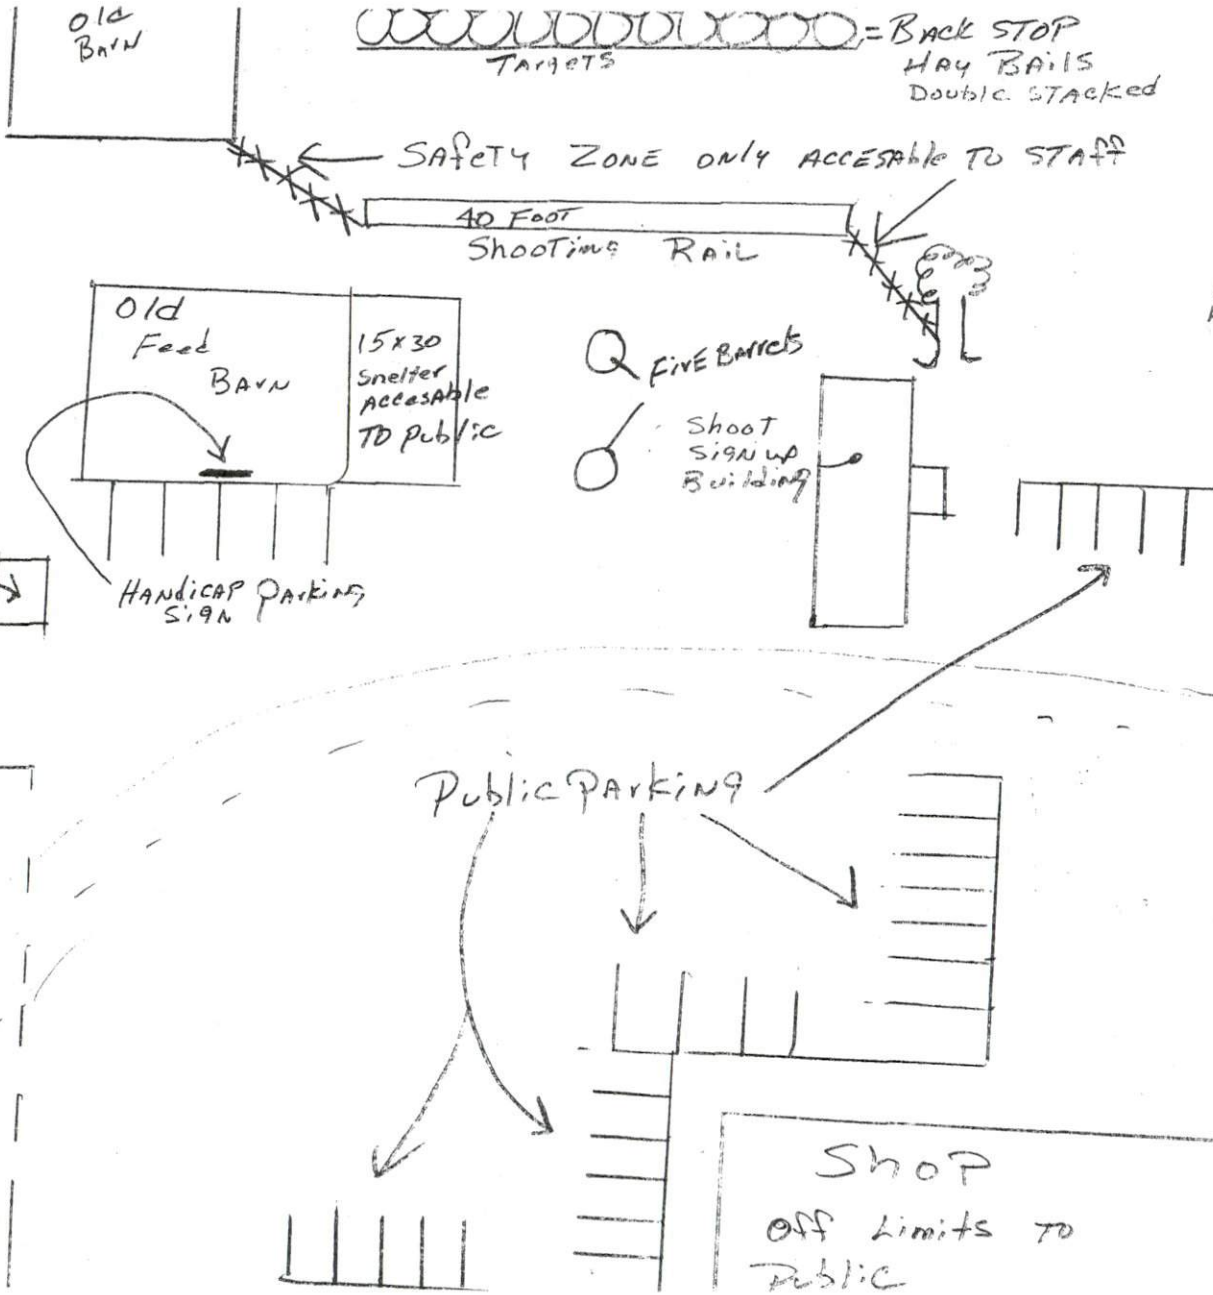

TURKEY SHOOT Hours ARE  
 7:00 pm - 11:00 pm  
 Friday & Saturday NIGHTS

Old Barn  
 TARGETS  
 = BACK STOP  
 Hay Bails  
 Double STACKED

NORTH CAROLINA DEPARTMENT  
 OF TRANSPORTATION  
 DIVISION OF HIGHWAYS  
 DRIVEWAY PERMIT APPROVED

BY Earl Lee

DATE 10-25-19

ANY PARCELS OR EXCLUDED AREAS  
 ARE TO BE SERVED INTERNALLY WITH  
 NO ACCESS ONTO DEPARTMENTAL  
 RIGHT OF WAY

HANDICAP ACCESSABLE  
 PORTA JOHN

Old Feed Barn  
 15x30 Shelter  
 Accessible  
 TO PUBLIC

Q FIVE BARRELS  
 Shoot Sign up Building

HANDICAP PARKING SIGN

Public PARKING

SHOP  
 off limits to  
 Public

20"  
 GRAVEL DRIVEWAY  
 WAY  
 HY # 1271